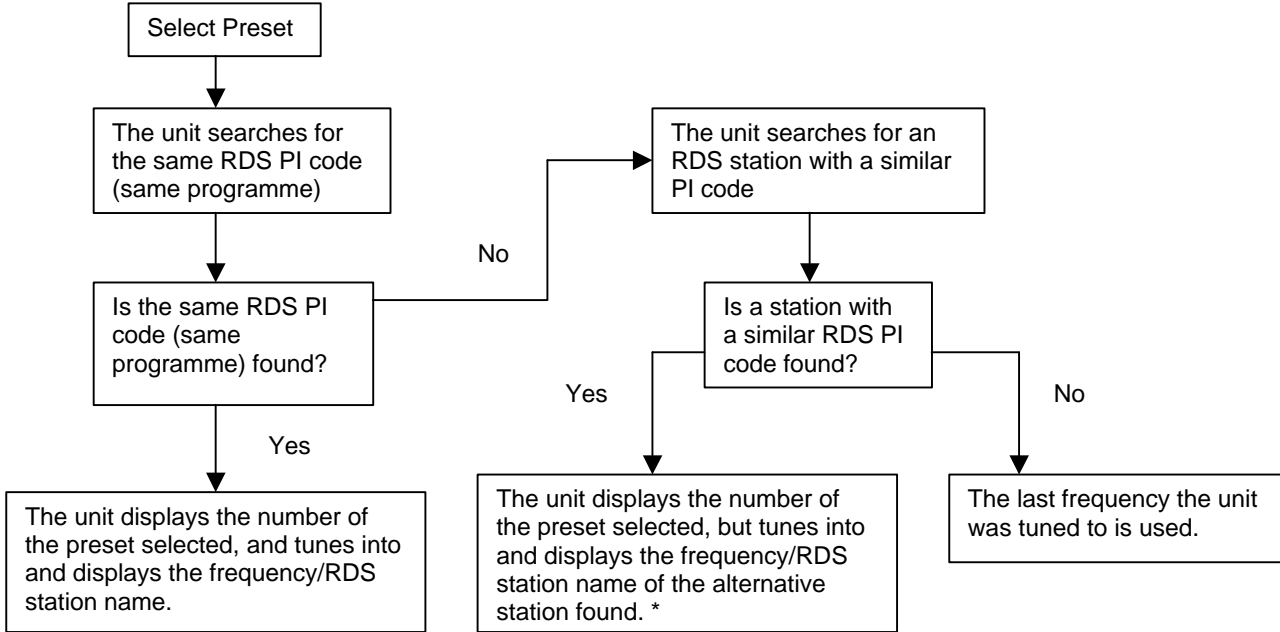

Technical Information

Operating Instructions Addendum

The following is to replace the Best Station Research (BSR) or Best Station function explanation:

Best Station

When a preset with poor reception is recalled (with the REGION mode set to OFF):

* Note: The alternative station found might not broadcast the same programme content as the original station.

When a preset with poor reception is recalled (with the REGION mode set to ON):