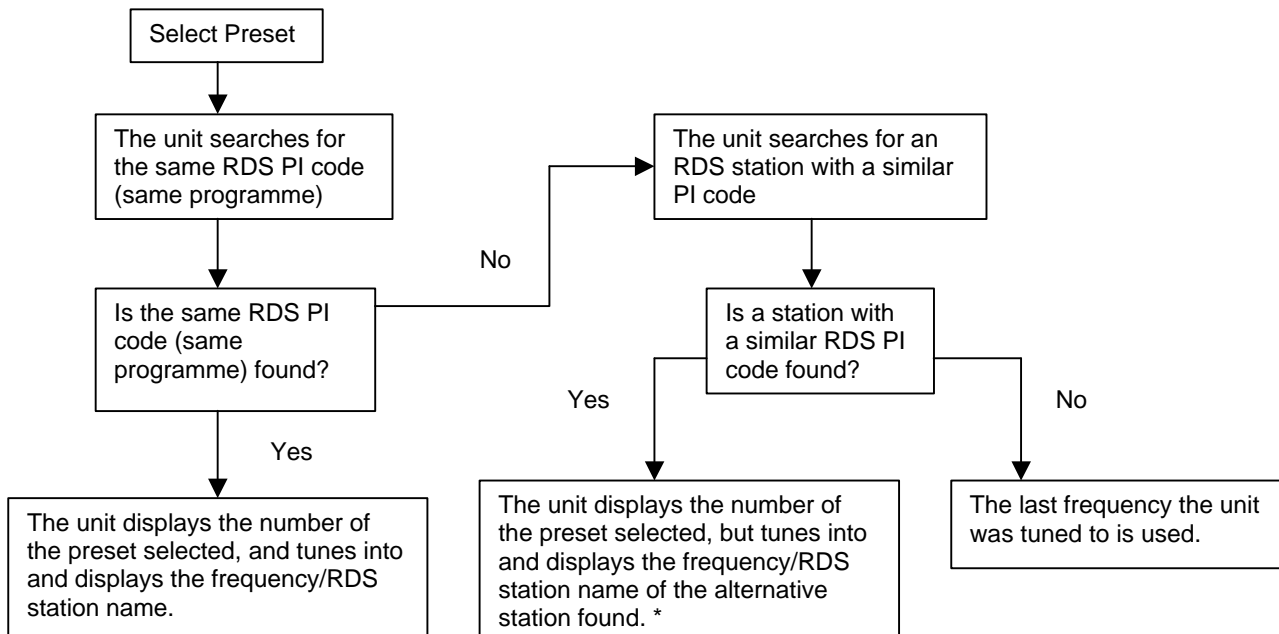

Technical Information

Operating Instructions Addendum

The following is to replace the Best Station Research (BSR) or Best Station function explanation:

Best Station

When a preset with poor reception is recalled (with the REGION mode set to OFF):

* Note: The alternative station found might not broadcast the same programme content as the original station.

When a preset with poor reception is recalled (with the REGION mode set to ON):