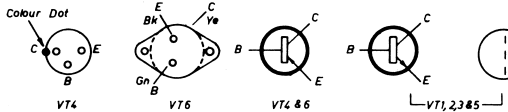

FORD 6 transistor car radio — Push Button Model XT-18805-A — Manual Tuning Model XT-18805-B

Equivalent A.W.A. model Nos. PF31Z & PF30Z respectively.

BASE CONNECTIONS

NOTES: Arrow on potentiometers indicates direction of clockwise rotation. Voltages measured with 20,000 ohm/volt meter with no signal input. * May vary in production.