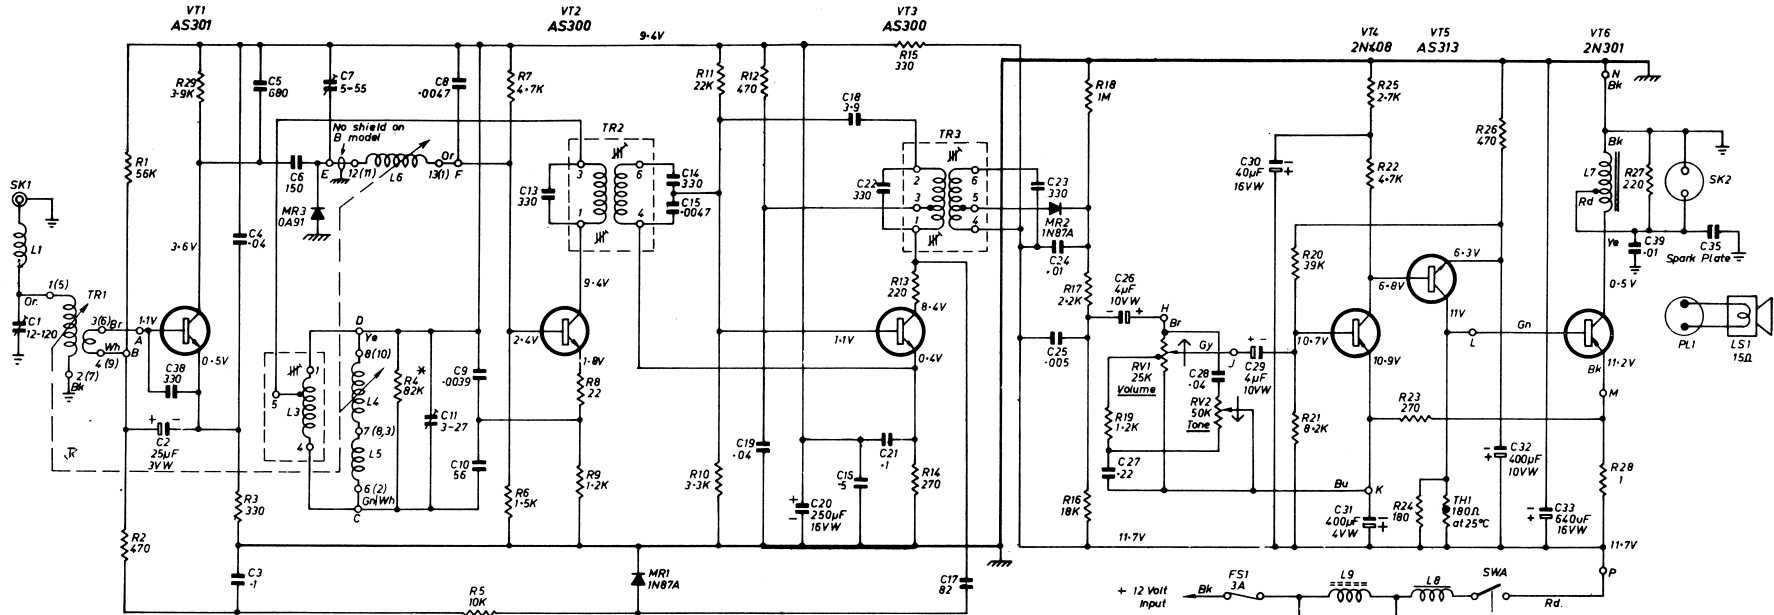

FORD 6 transistor car radio — Push Button Model XT-18805-A — Manual Tuning Model XT-18805-B

Equivalent A.W.A. model Nos. PF31Z & PF30Z respectively.

BASE CONNECTIONS

NOTES: Arrow on potentiometers indicates direction of clockwise rotation. Voltages measured with 20,000 ohm/volt meter with no signal input. * May vary in production.