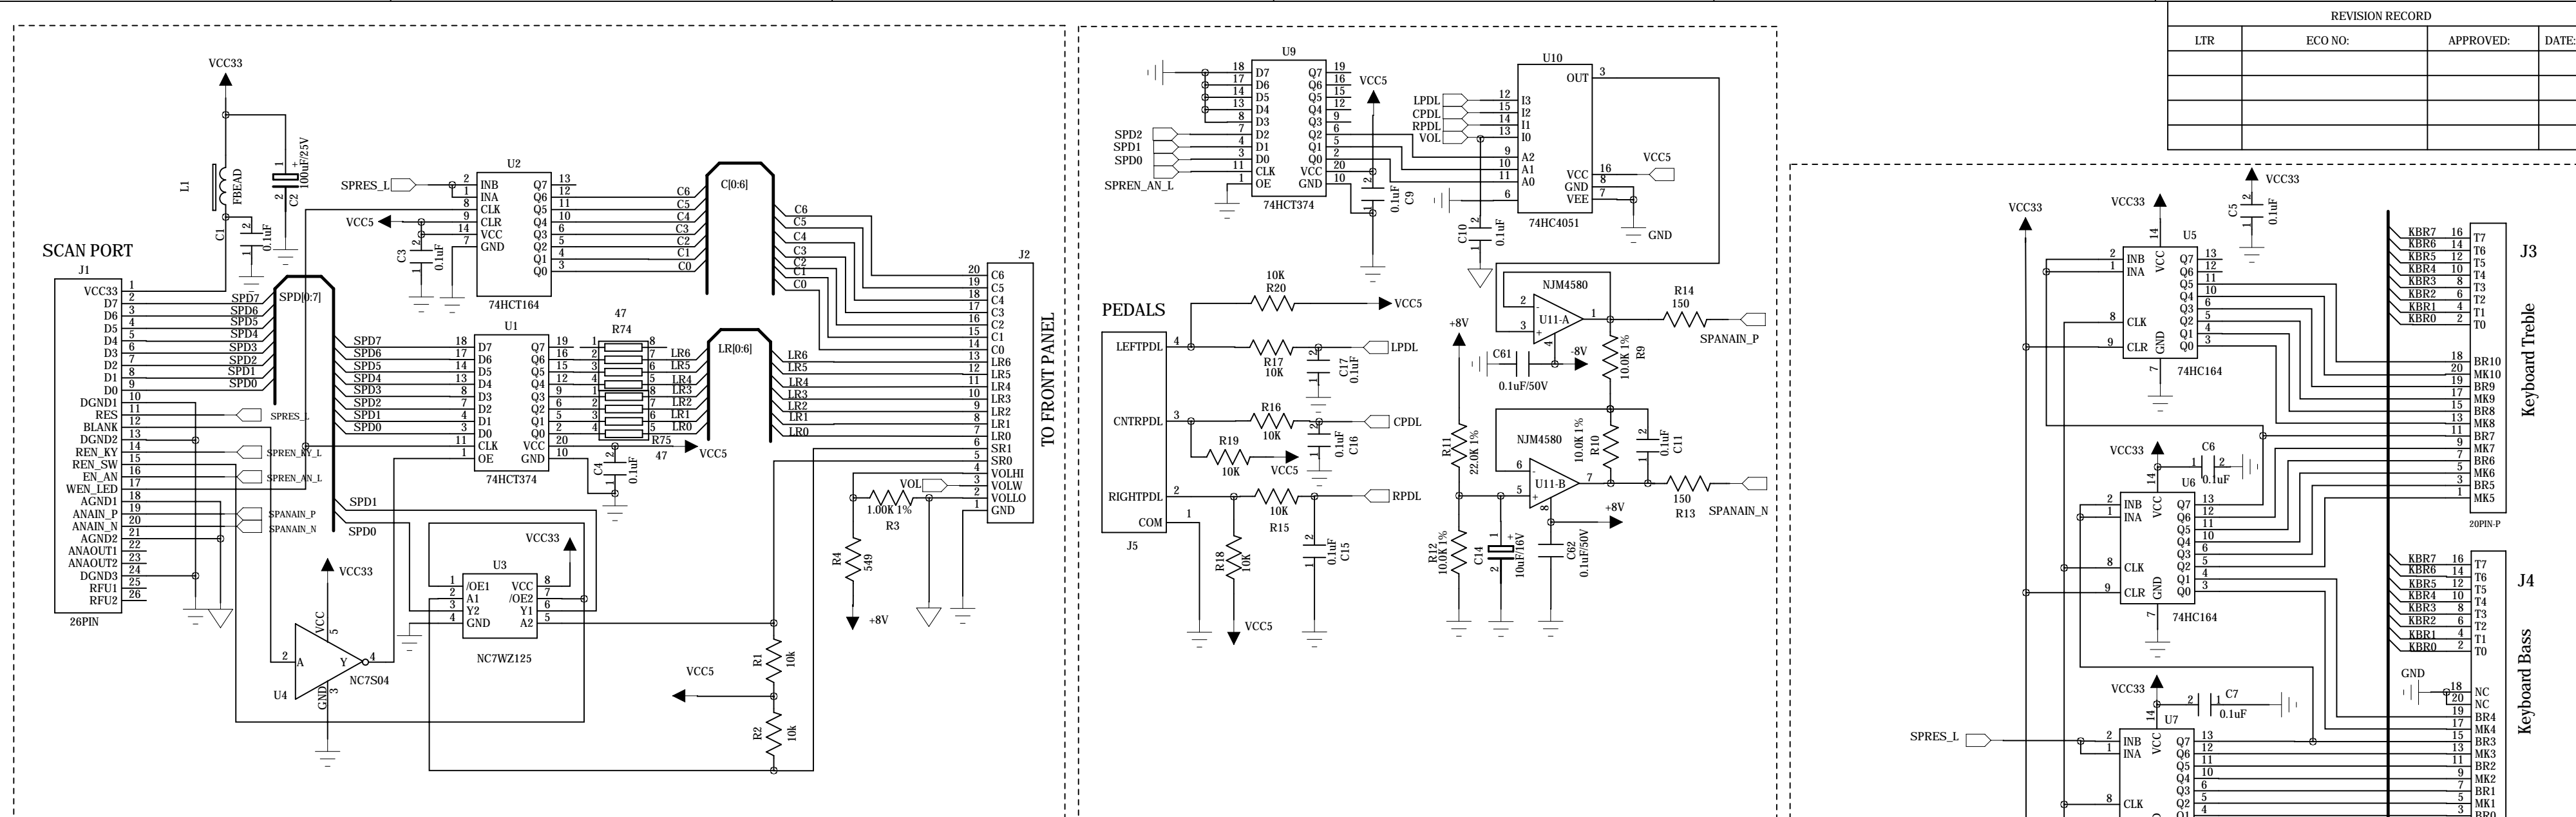

REVISION RECORD			
LTR	ECO NO.	APPROVED:	DATE:

KURZWEIL MUSIC SYSTEMS

MP10 DIGITAL PIANO INTERFACE BOARD

CODE:	SIZE:	DRAWING NO:	R1V3
-------	-------	-------------	------

DRAWN:	WangHuan	DATED:	17/11/09
CHECKED:		DATED:	
QUALITY CONTROL:		DATED:	
RELEASED:		DATED:	

MARK PRO 15 DIGITAL PIANO

INTERFACE BOARD

CODE:	SIZE:	DRAWING NO:	R1V3
A2			

SCALE: <Scale> SHEET: 2F 2

DRAWN:	DATED:
WangHuan	17/11/09
CHECKED:	DATED:
QUALITY CONTROL:	DATED:
RELEASED:	DATED:

D

D

C