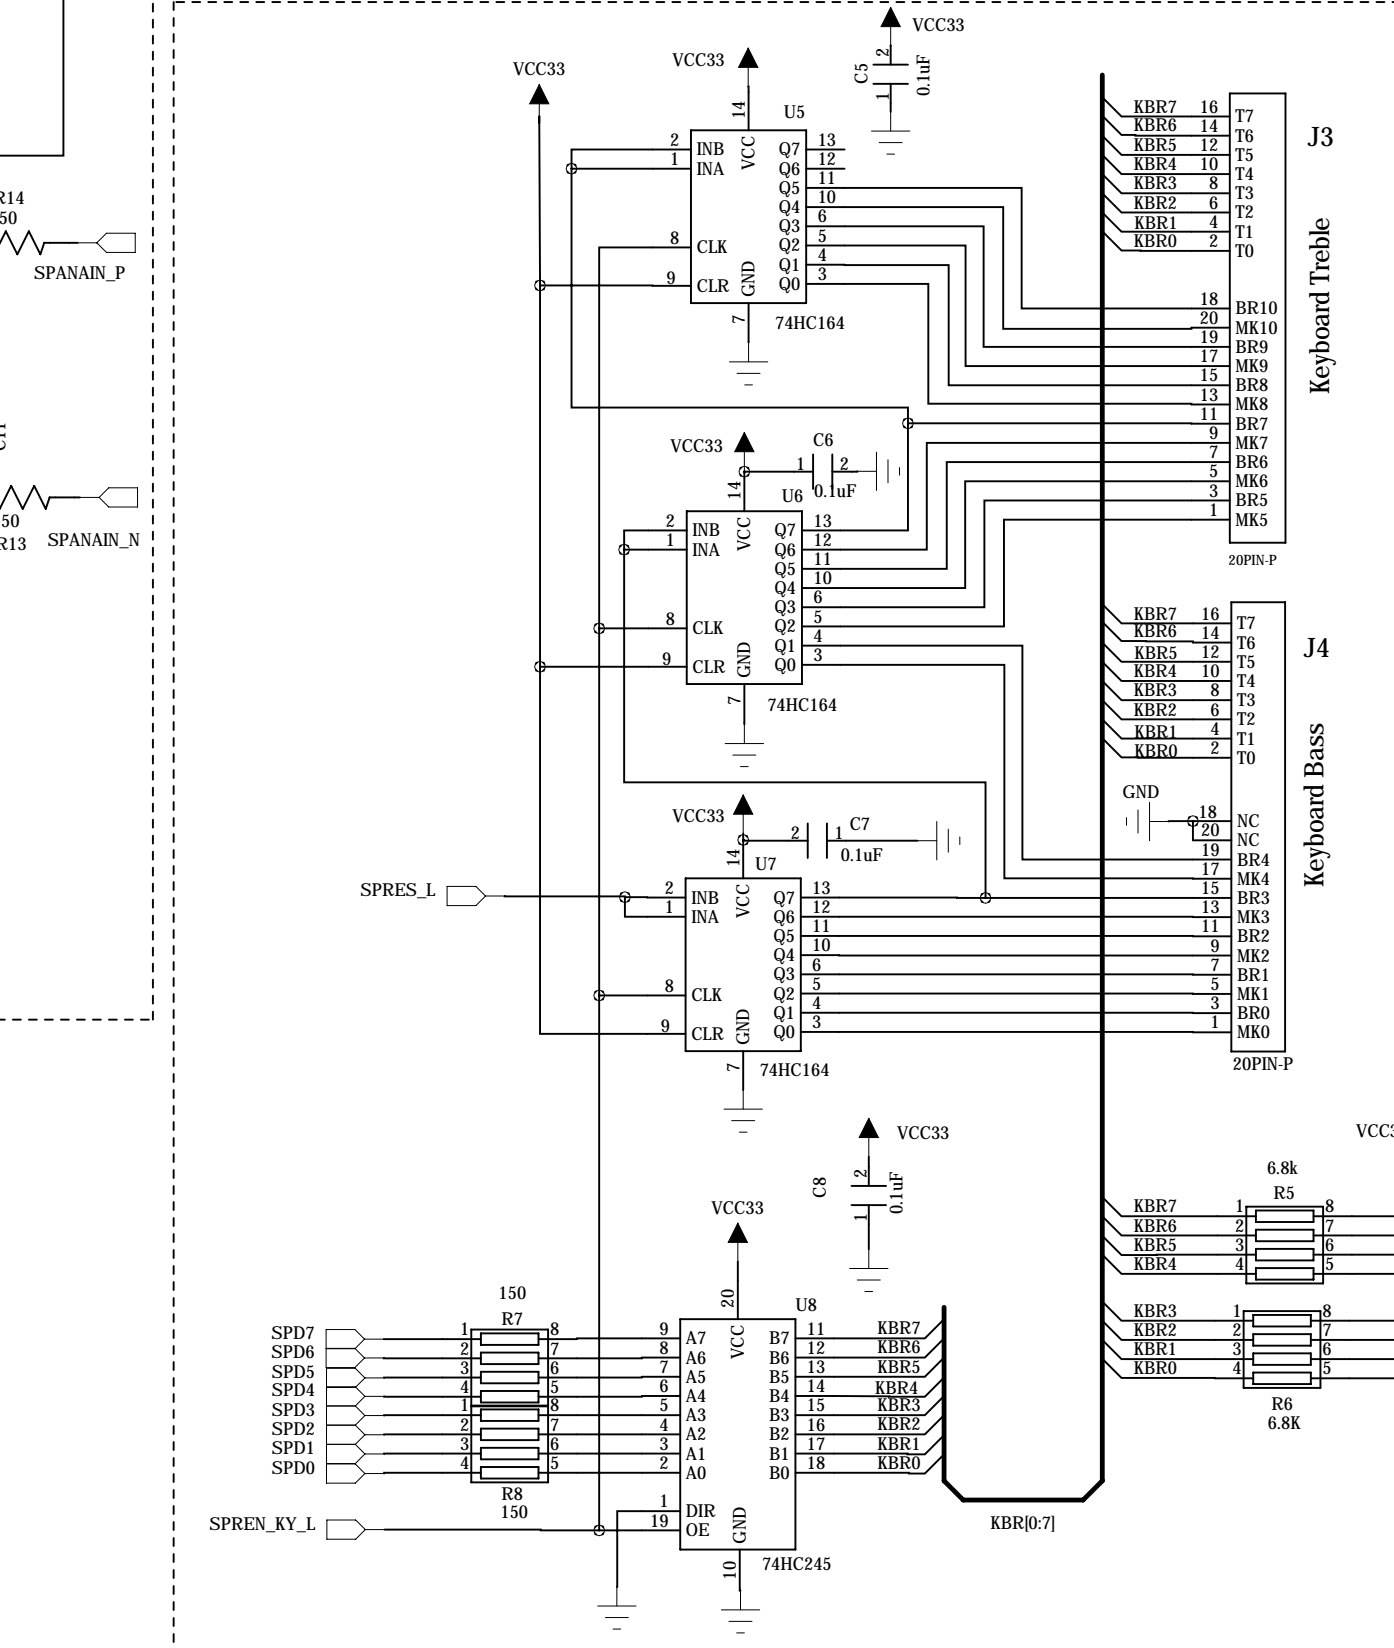

REVISION RECORD			
LTR	ECO NO.	APPROVED:	DATE:

KURZWEIL MUSIC SYSTEMS

MP10 DIGITAL PIANO INTERFACE BOARD

CODE:	SIZE:	DRAWING NO:	R1V3
-------	-------	-------------	------

DRAWN:	WangHuan	DATED:	17/11/09
CHECKED:		DATED:	
QUALITY CONTROL:		DATED:	
RELEASED:		DATED:	

MARK PRO 15 DIGITAL PIANO

INTERFACE BOARD

CODE:	SIZE:	DRAWING NO:	R1V3
A2			

SCALE: <Scale> SHEET: 2F 2

DRAWN:	DATED:
WangHuan	17/11/09
CHECKED:	DATED:
QUALITY CONTROL:	DATED:
RELEASED:	DATED:

D

D

C