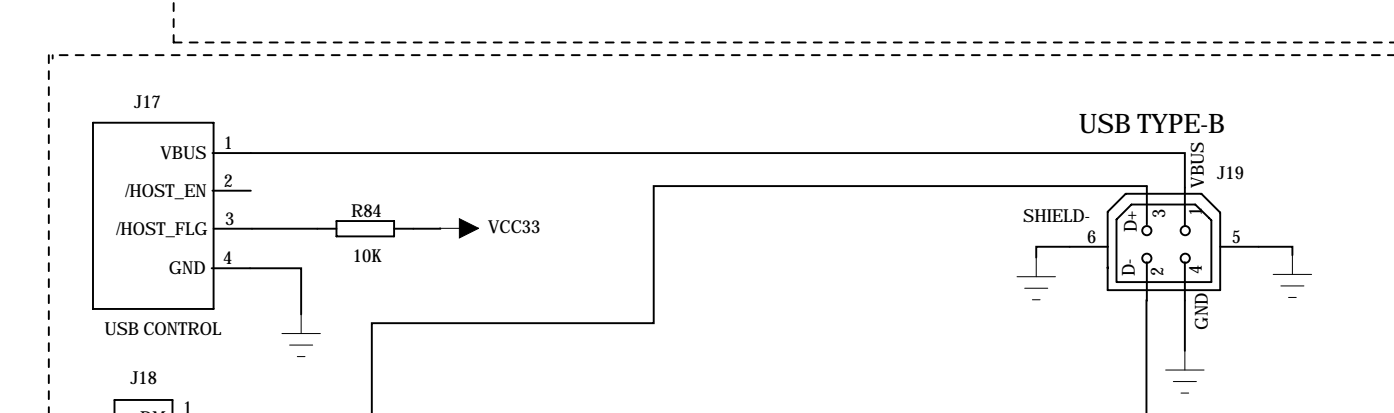

REVISION RECORD			
LTR	ECO NO.	APPROVED:	DATE:

KURZWEIL MUSIC SYSTEMS

MP10 DIGITAL PIANO INTERFACE BOARD

CODE:	SIZE:	DRAWING NO:	R1V3
-------	-------	-------------	------

DRAWN:	WangHuan	DATED:	17/11/09
CHECKED:		DATED:	
QUALITY CONTROL:		DATED:	
RELEASED:		DATED:	

MARK PRO 15 DIGITAL PIANO

INTERFACE BOARD

CODE:	SIZE:	DRAWING NO:	R1V3
A2			

SCALE: <Scale> SHEET: 2F 2

DRAWN:	DATED:
WangHuan	17/11/09
CHECKED:	DATED:
QUALITY CONTROL:	DATED:
RELEASED:	DATED:

D

D

C