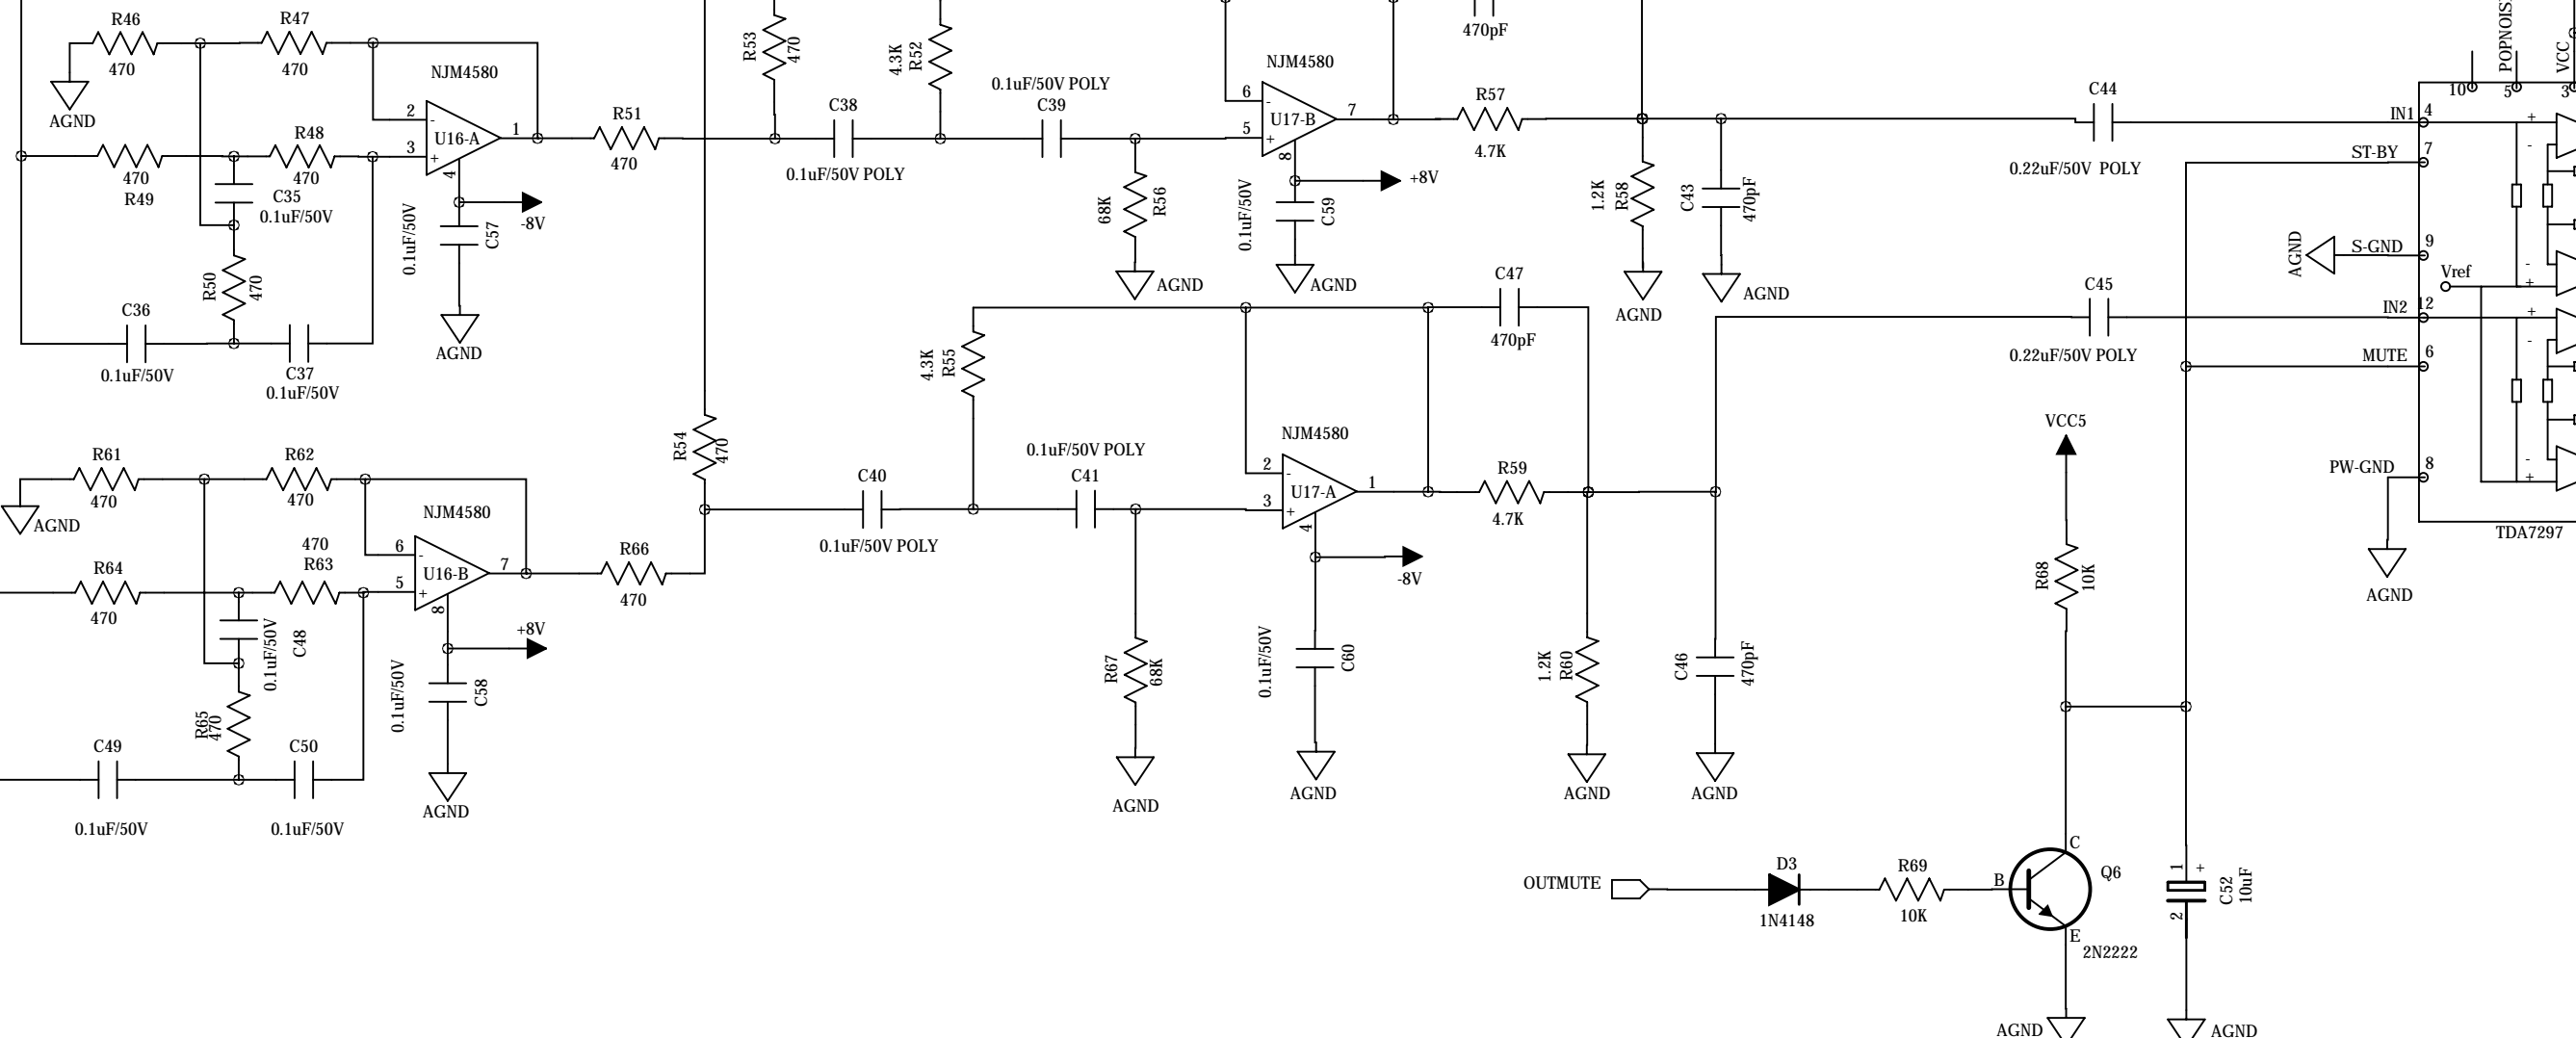

6

5

4

3

2

1

REVISION RECORD			
LTR	ECO NO.	APPROVED:	DATE:
R1V1			

KURZWEIL MUSIC SYSTEMS

MARK PRO 15 DIGITAL PIANO

INTERFACE BOARD

CODE:	SIZE:	DRAWING NO:	R1V3
A2			

SCALE: <Scale>   SHEET: 2F 2

DRAWN:	DATED:
WangHuan	17/11/09
CHECKED:	DATED:
QUALITY CONTROL:	DATED:
RELEASED:	DATED:

D

D

C

C

B

B

A

A