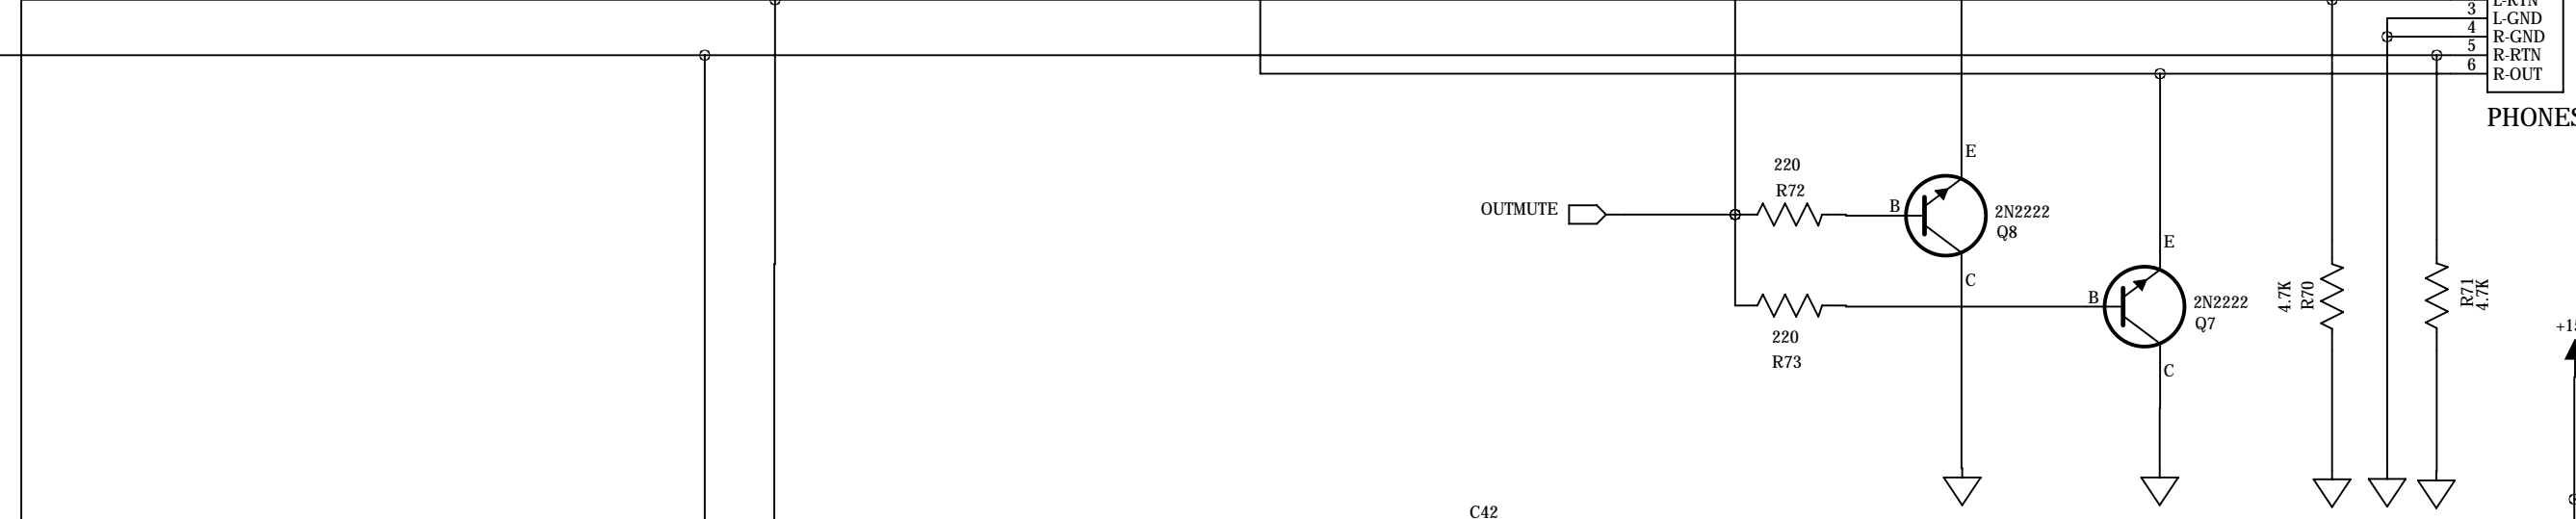

6

5

4

3

2

1

REVISION RECORD			
LTR	ECO NO.	APPROVED:	DATE:
R1V1			

KURZWEIL MUSIC SYSTEMS

MARK PRO 15 DIGITAL PIANO

INTERFACE BOARD

CODE:	SIZE:	DRAWING NO:	R1V3
A2			

SCALE: <Scale>   SHEET: 2F 2

DRAWN:	DATED:
WangHuan	17/11/09
CHECKED:	DATED:
QUALITY CONTROL:	DATED:
RELEASED:	DATED:

D

D

C

C

B

B

A

A