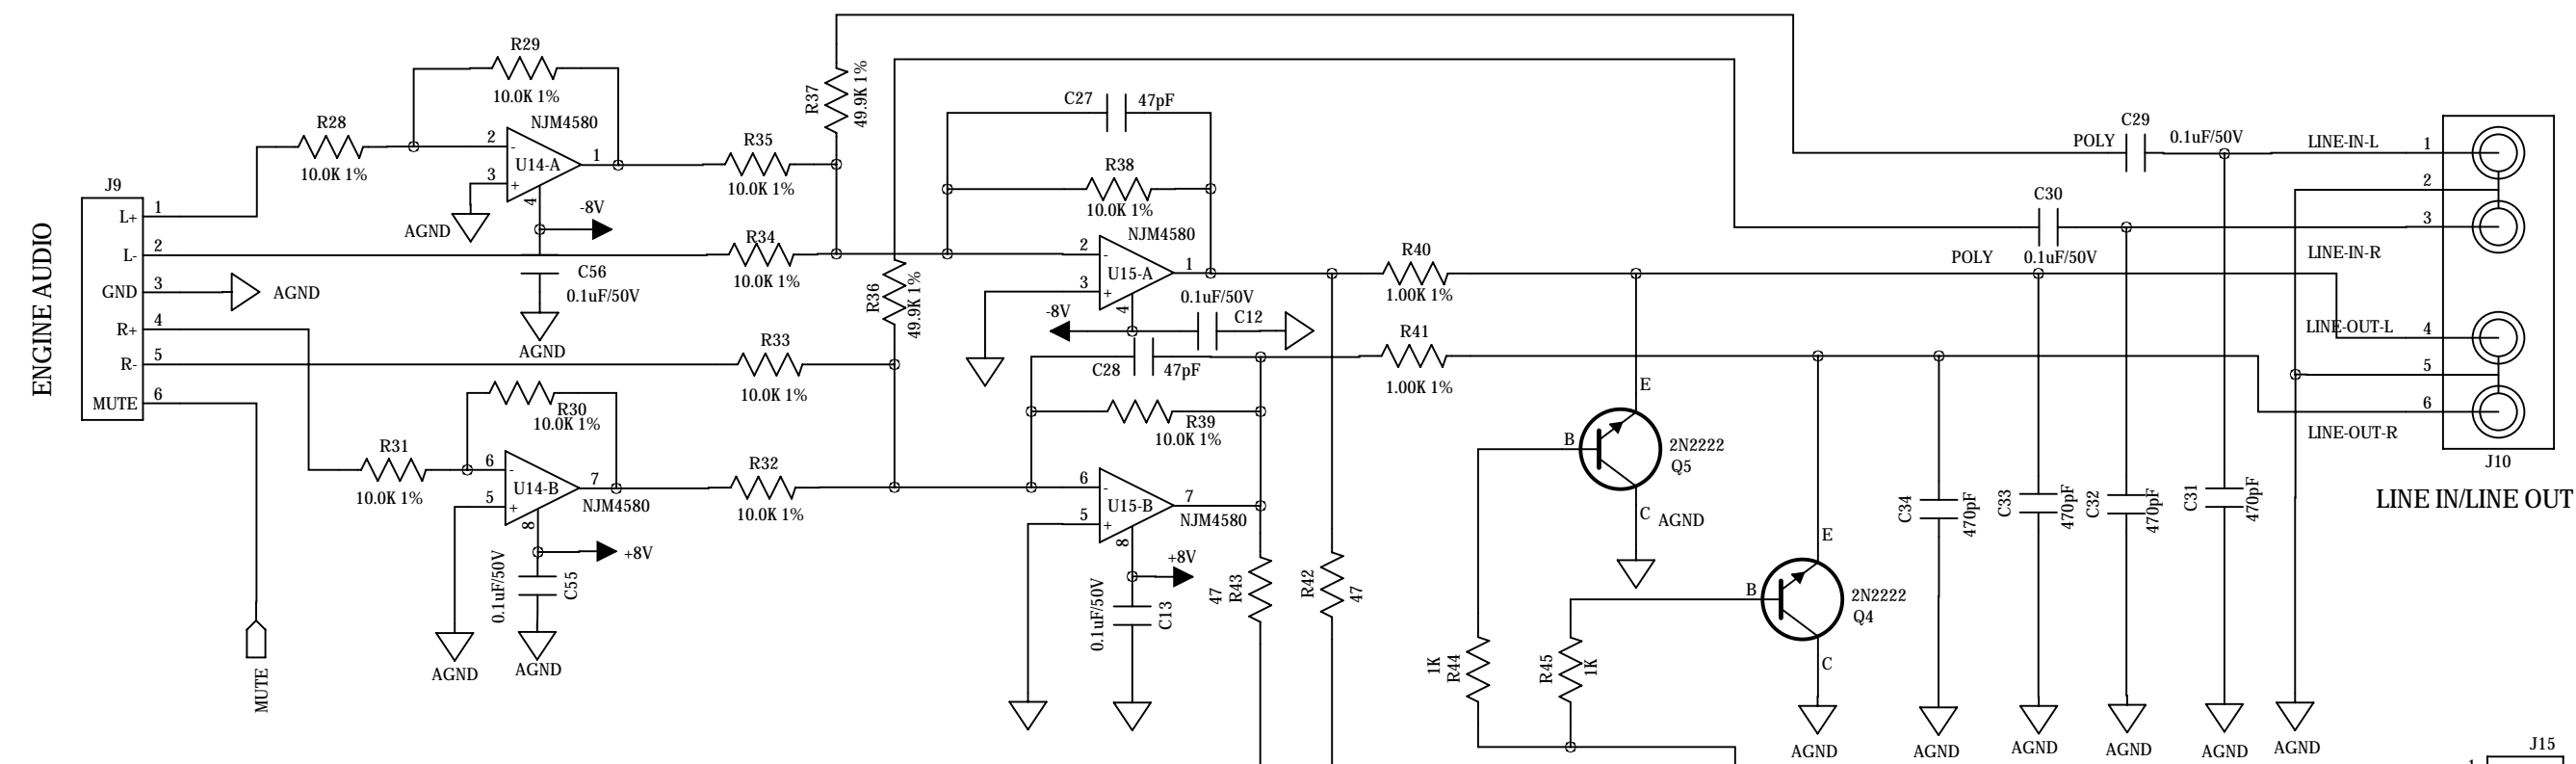

6

5

4

3

2

1

REVISION RECORD			
LTR	ECO NO.	APPROVED:	DATE:
R1V1			

KURZWEIL MUSIC SYSTEMS

MARK PRO 15 DIGITAL PIANO

INTERFACE BOARD

CODE:	SIZE:	DRAWING NO:	R1V3
A2			

SCALE: <Scale>   SHEET: 2F 2

DRAWN:	DATED:
WangHuan	17/11/09
CHECKED:	DATED:
QUALITY CONTROL:	DATED:
RELEASED:	DATED:

D

D

C

C

B

B

A

A