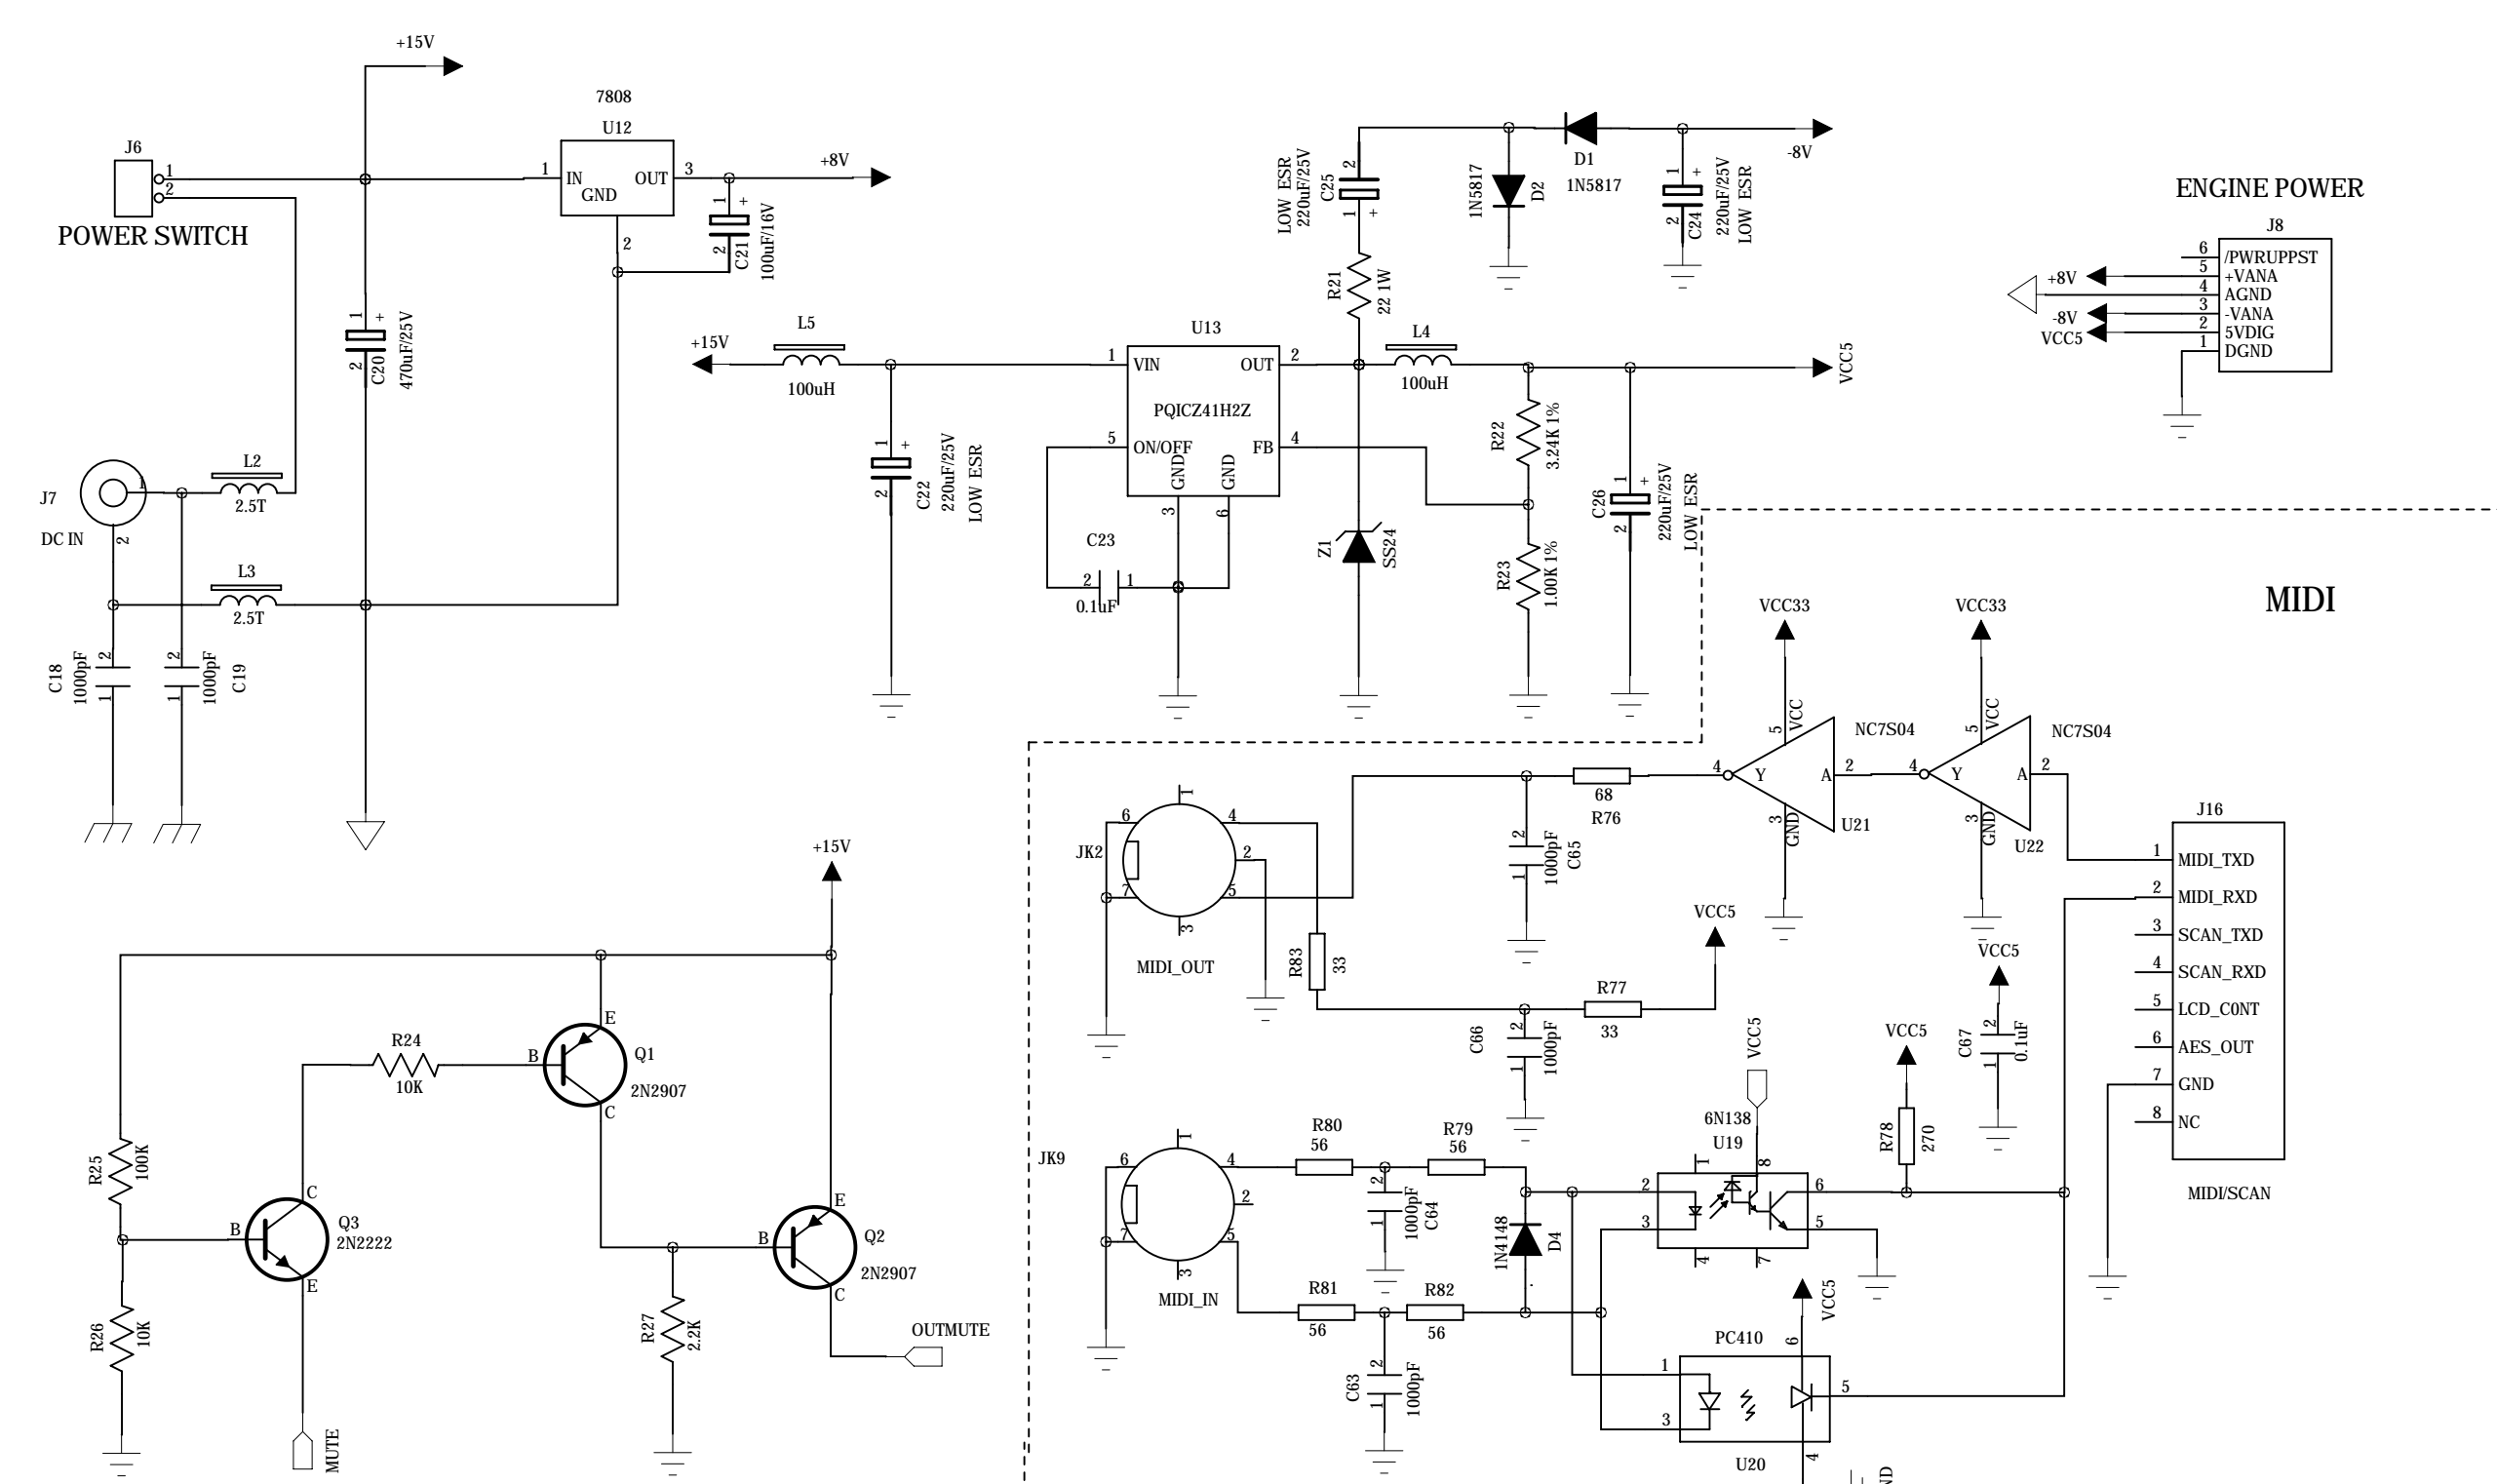

REVISION RECORD			
LTR	ECO NO.	APPROVED:	DATE:

KURZWEIL MUSIC SYSTEMS

MP10 DIGITAL PIANO INTERFACE BOARD

CODE:	SIZE:	DRAWING NO:	R1V3
-------	-------	-------------	------

DRAWN:	WangHuan	DATED:	17/11/09
CHECKED:		DATED:	
QUALITY CONTROL:		DATED:	
RELEASED:		DATED:	

MARK PRO 15 DIGITAL PIANO

INTERFACE BOARD

CODE:	SIZE:	DRAWING NO:	R1V3
A2			

SCALE: <Scale> SHEET: 2F 2

DRAWN:	DATED:
WangHuan	17/11/09
CHECKED:	DATED:
QUALITY CONTROL:	DATED:
RELEASED:	DATED:

D

D

C