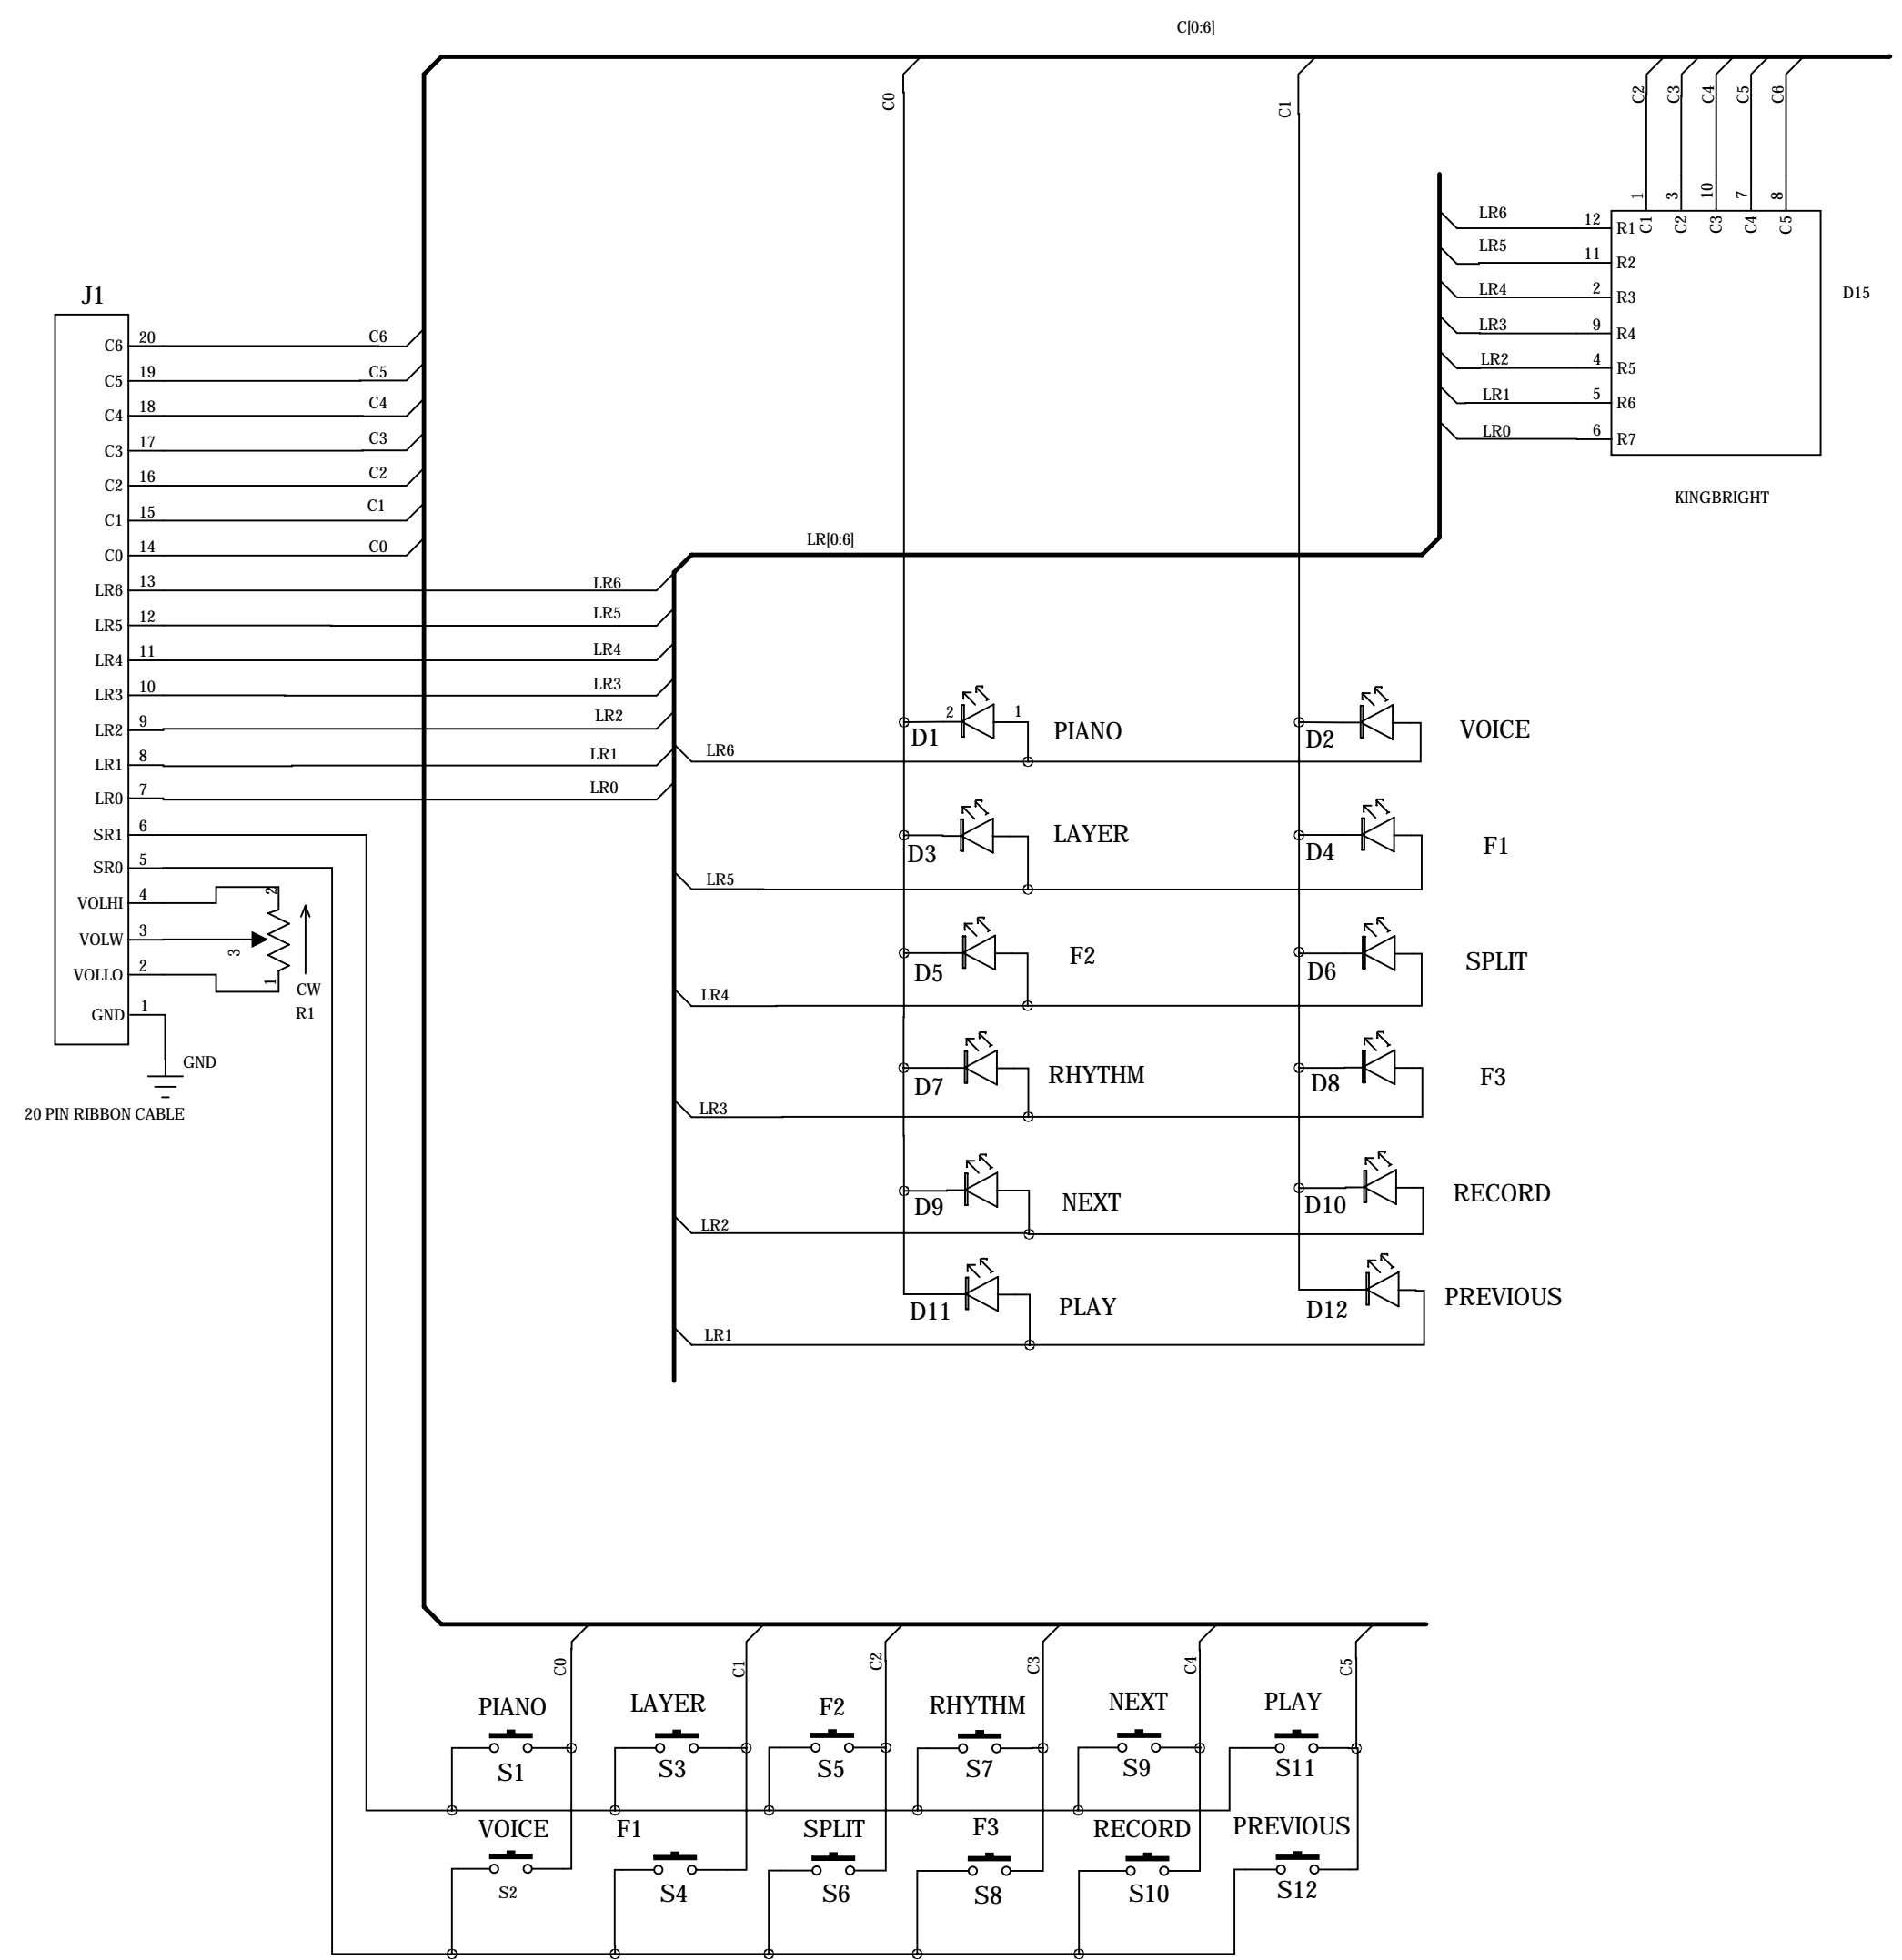

6

5

4

3

2

1

REVISION RECORD			
LTR	ECO NO:	APPROVED:	DATE:

D

MP10 DIGITAL PIANO
CONTROL PANEL BOARD

DRAWN: WangHuan	DATED: 13/11/09
CHECKED:	DATED:
QUALITY CONTROL:	DATED:
RELEASED:	DATED:

CODE:	SIZE: A2	DRAWING NO:	Rev3
SCALE: <Scale>			SHEET: bf 1