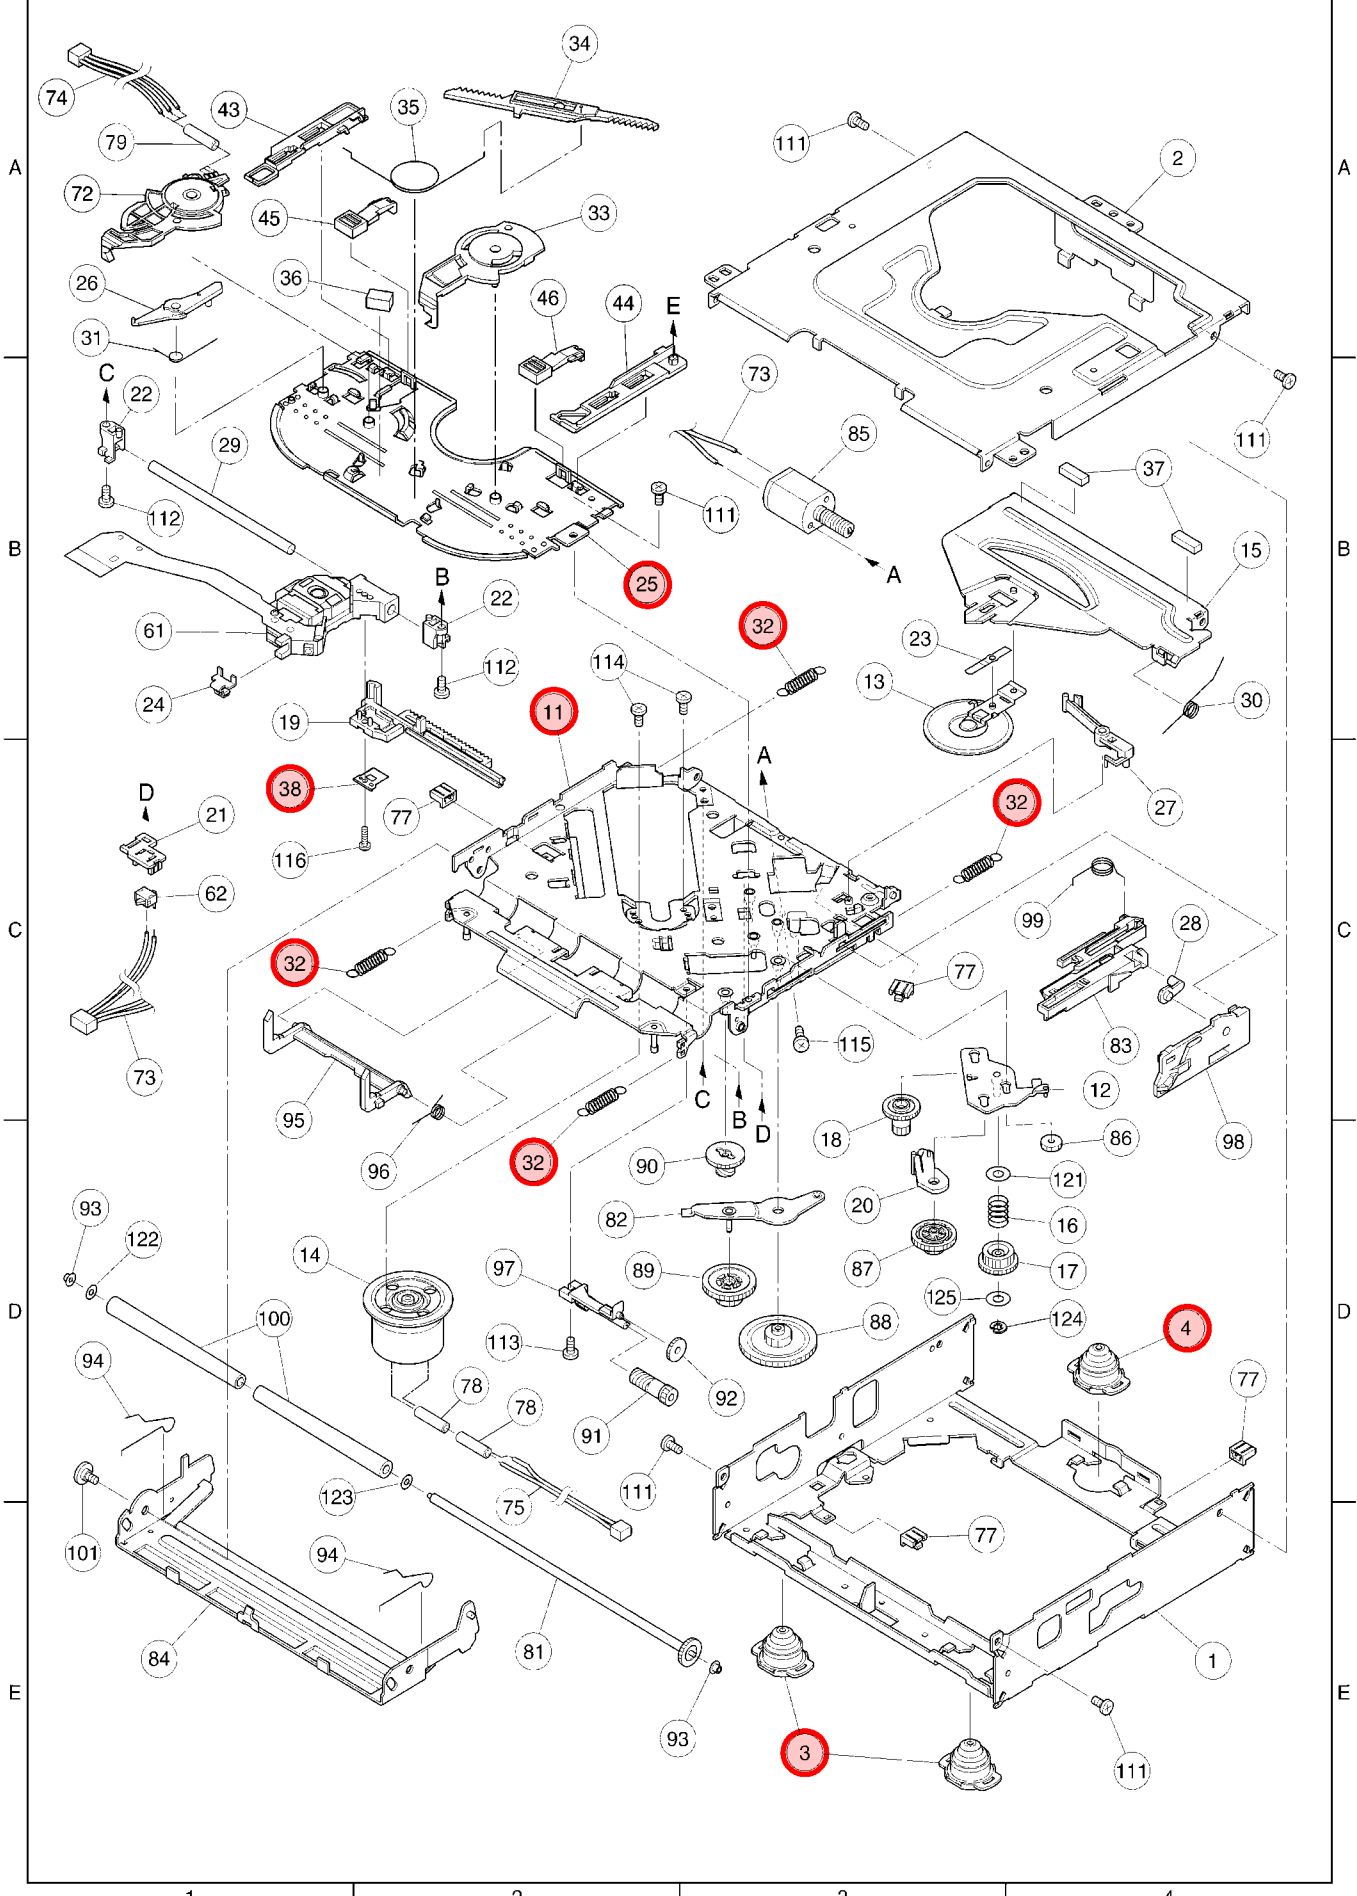

Supplement

1

2

3

4

<Installation Parts
Mounting Collar>

4

4

CD Deck
Ass'y

<CQ-RDP162/112N>

3

3

<CQ-RDP152
/142/102N>

<CQ-RDP162/112N>

2

2

<Installation Parts
Trim Plate>

1

1

A

B

C