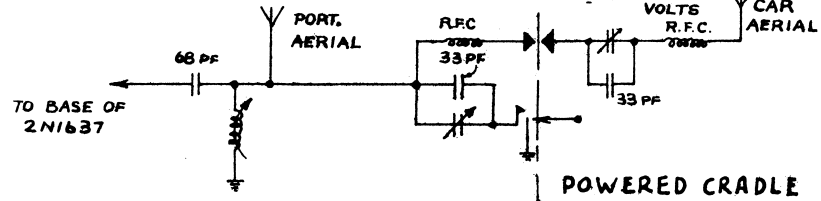

CAR RADIO & TV

Co. Pty. Ltd.

239 GLEBE RD, GLEBE