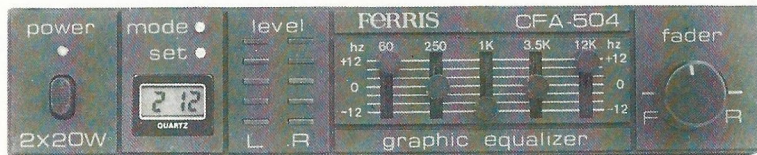

FERRIS

OWNER'S MANUAL

CFA-504

40 WATT GRAPHIC EQUALIZER/LED DISPLAY/QUARTZ CLOCK

NOTE: 1. ALL RESISTANCES ARE 5%, 1/4W UNLESS OTHERWISE NOTED VALUES ARE IN OHMS K=1000.

2. ALL CAPACITANCE VALUES ARE IN MICRO FARADS.