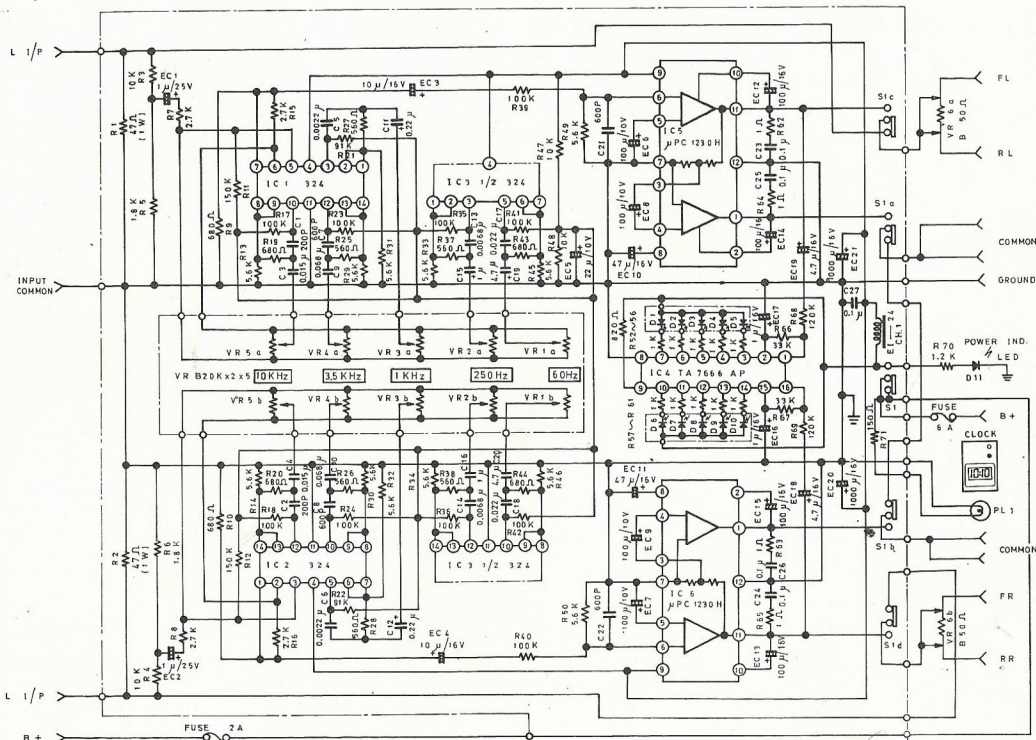

FERRIS

OWNER'S MANUAL

CFA-504

40 WATT GRAPHIC EQUALIZER/LED DISPLAY/QUARTZ CLOCK

NOTE: 1. ALL RESISTANCES ARE 5%, 1/4W UNLESS OTHERWISE NOTED VALUES ARE IN OHMS K=1000.

2. ALL CAPACITANCE VALUES ARE IN MICRO FARADS.