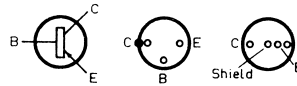

CIRCUIT AWA RADIOLA PORTABLE MODEL B29

TRANSISTOR CONNECTIONS

BASE CONNECTIONS

COLOUR DOT