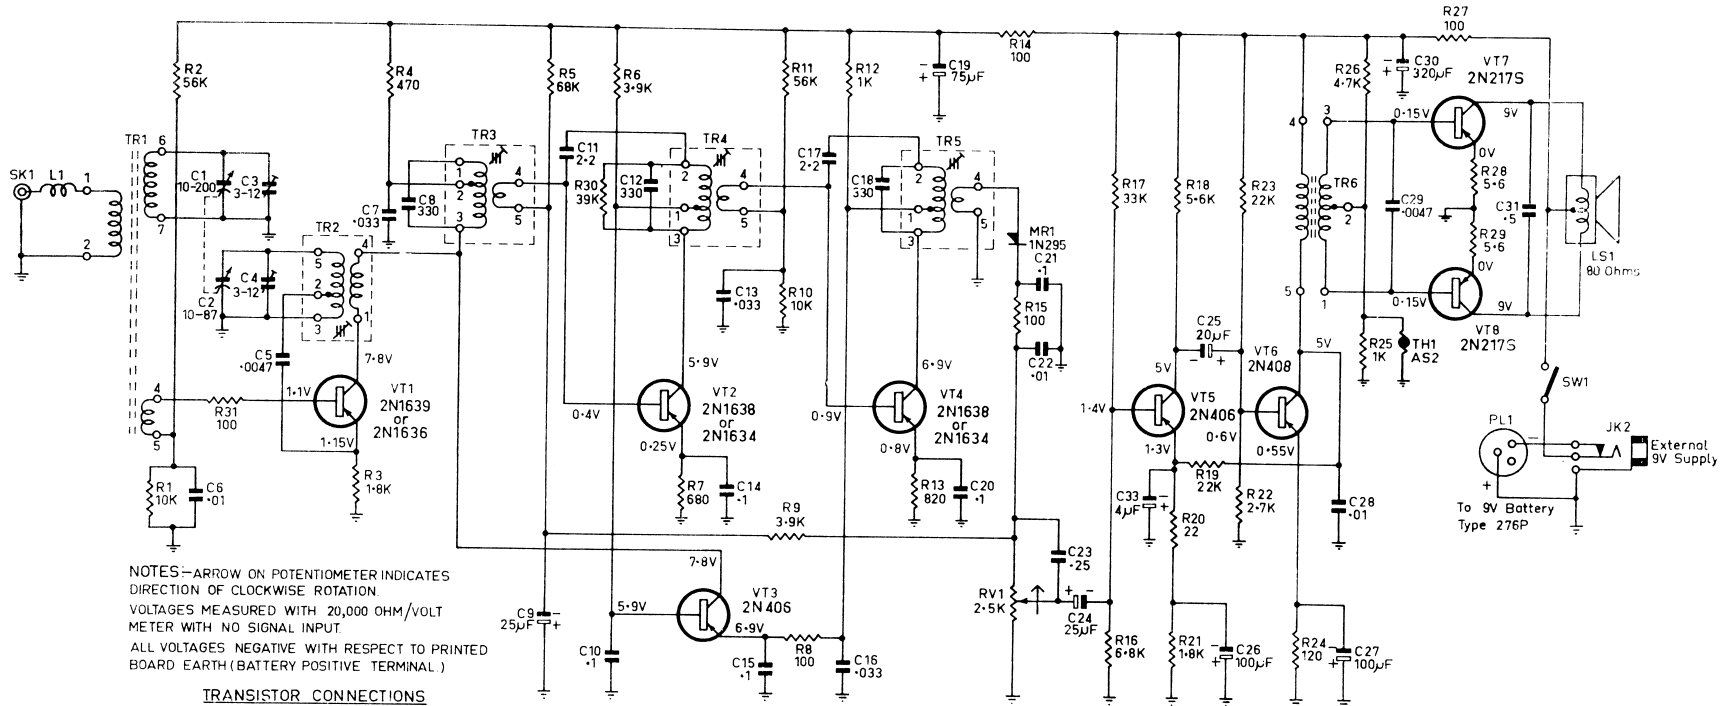

CIRCUIT AWA RADIOLA PORTABLE MODEL B29

TRANSISTOR CONNECTIONS

BASE CONNECTIONS

COLOUR DOT