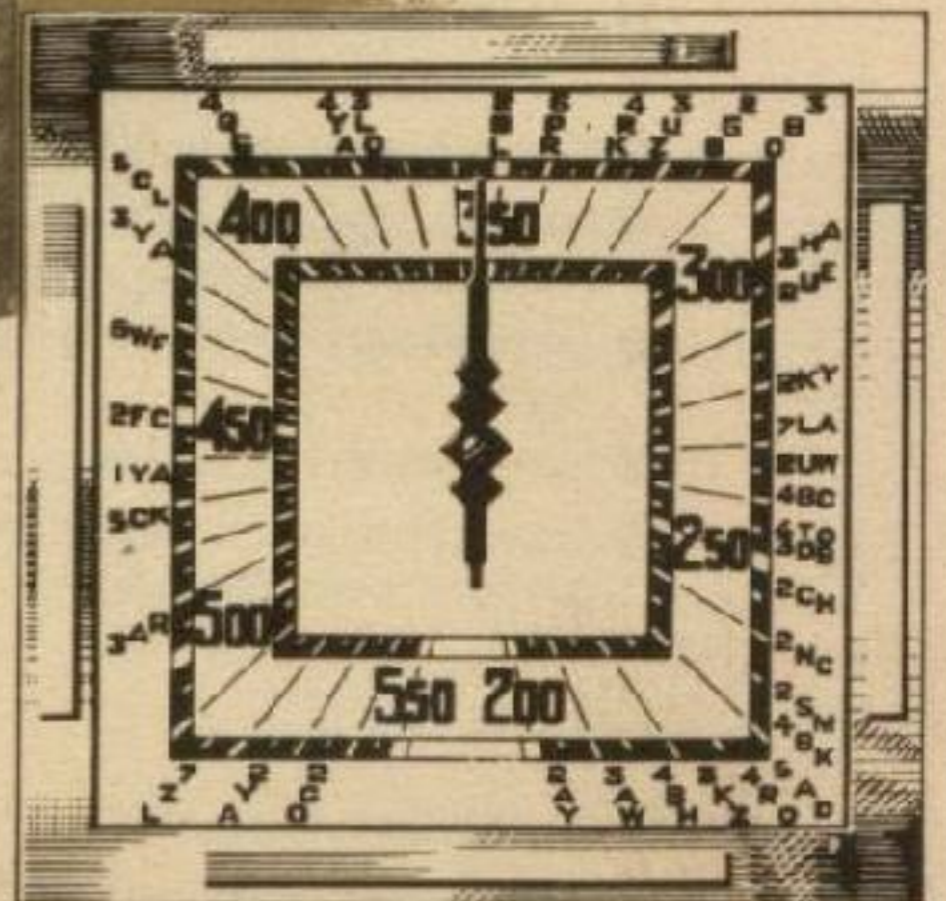

THE FISK RADIOLETTE

MODEL 70

BATTERY OPERATION