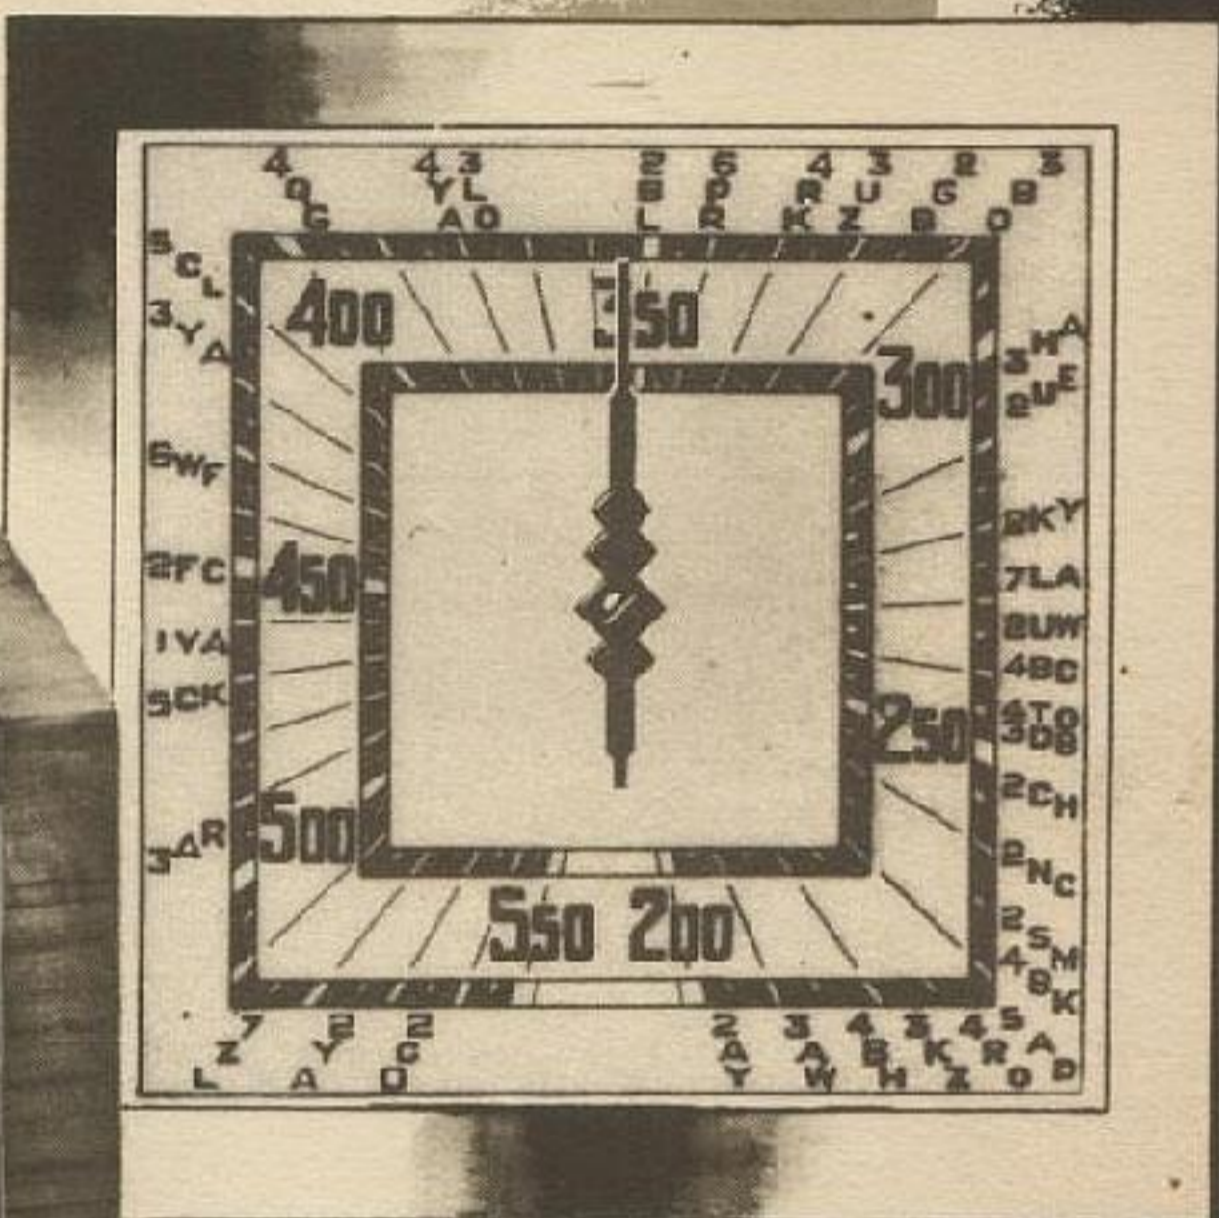

THE FISK RADIO LETTER

MODEL 68