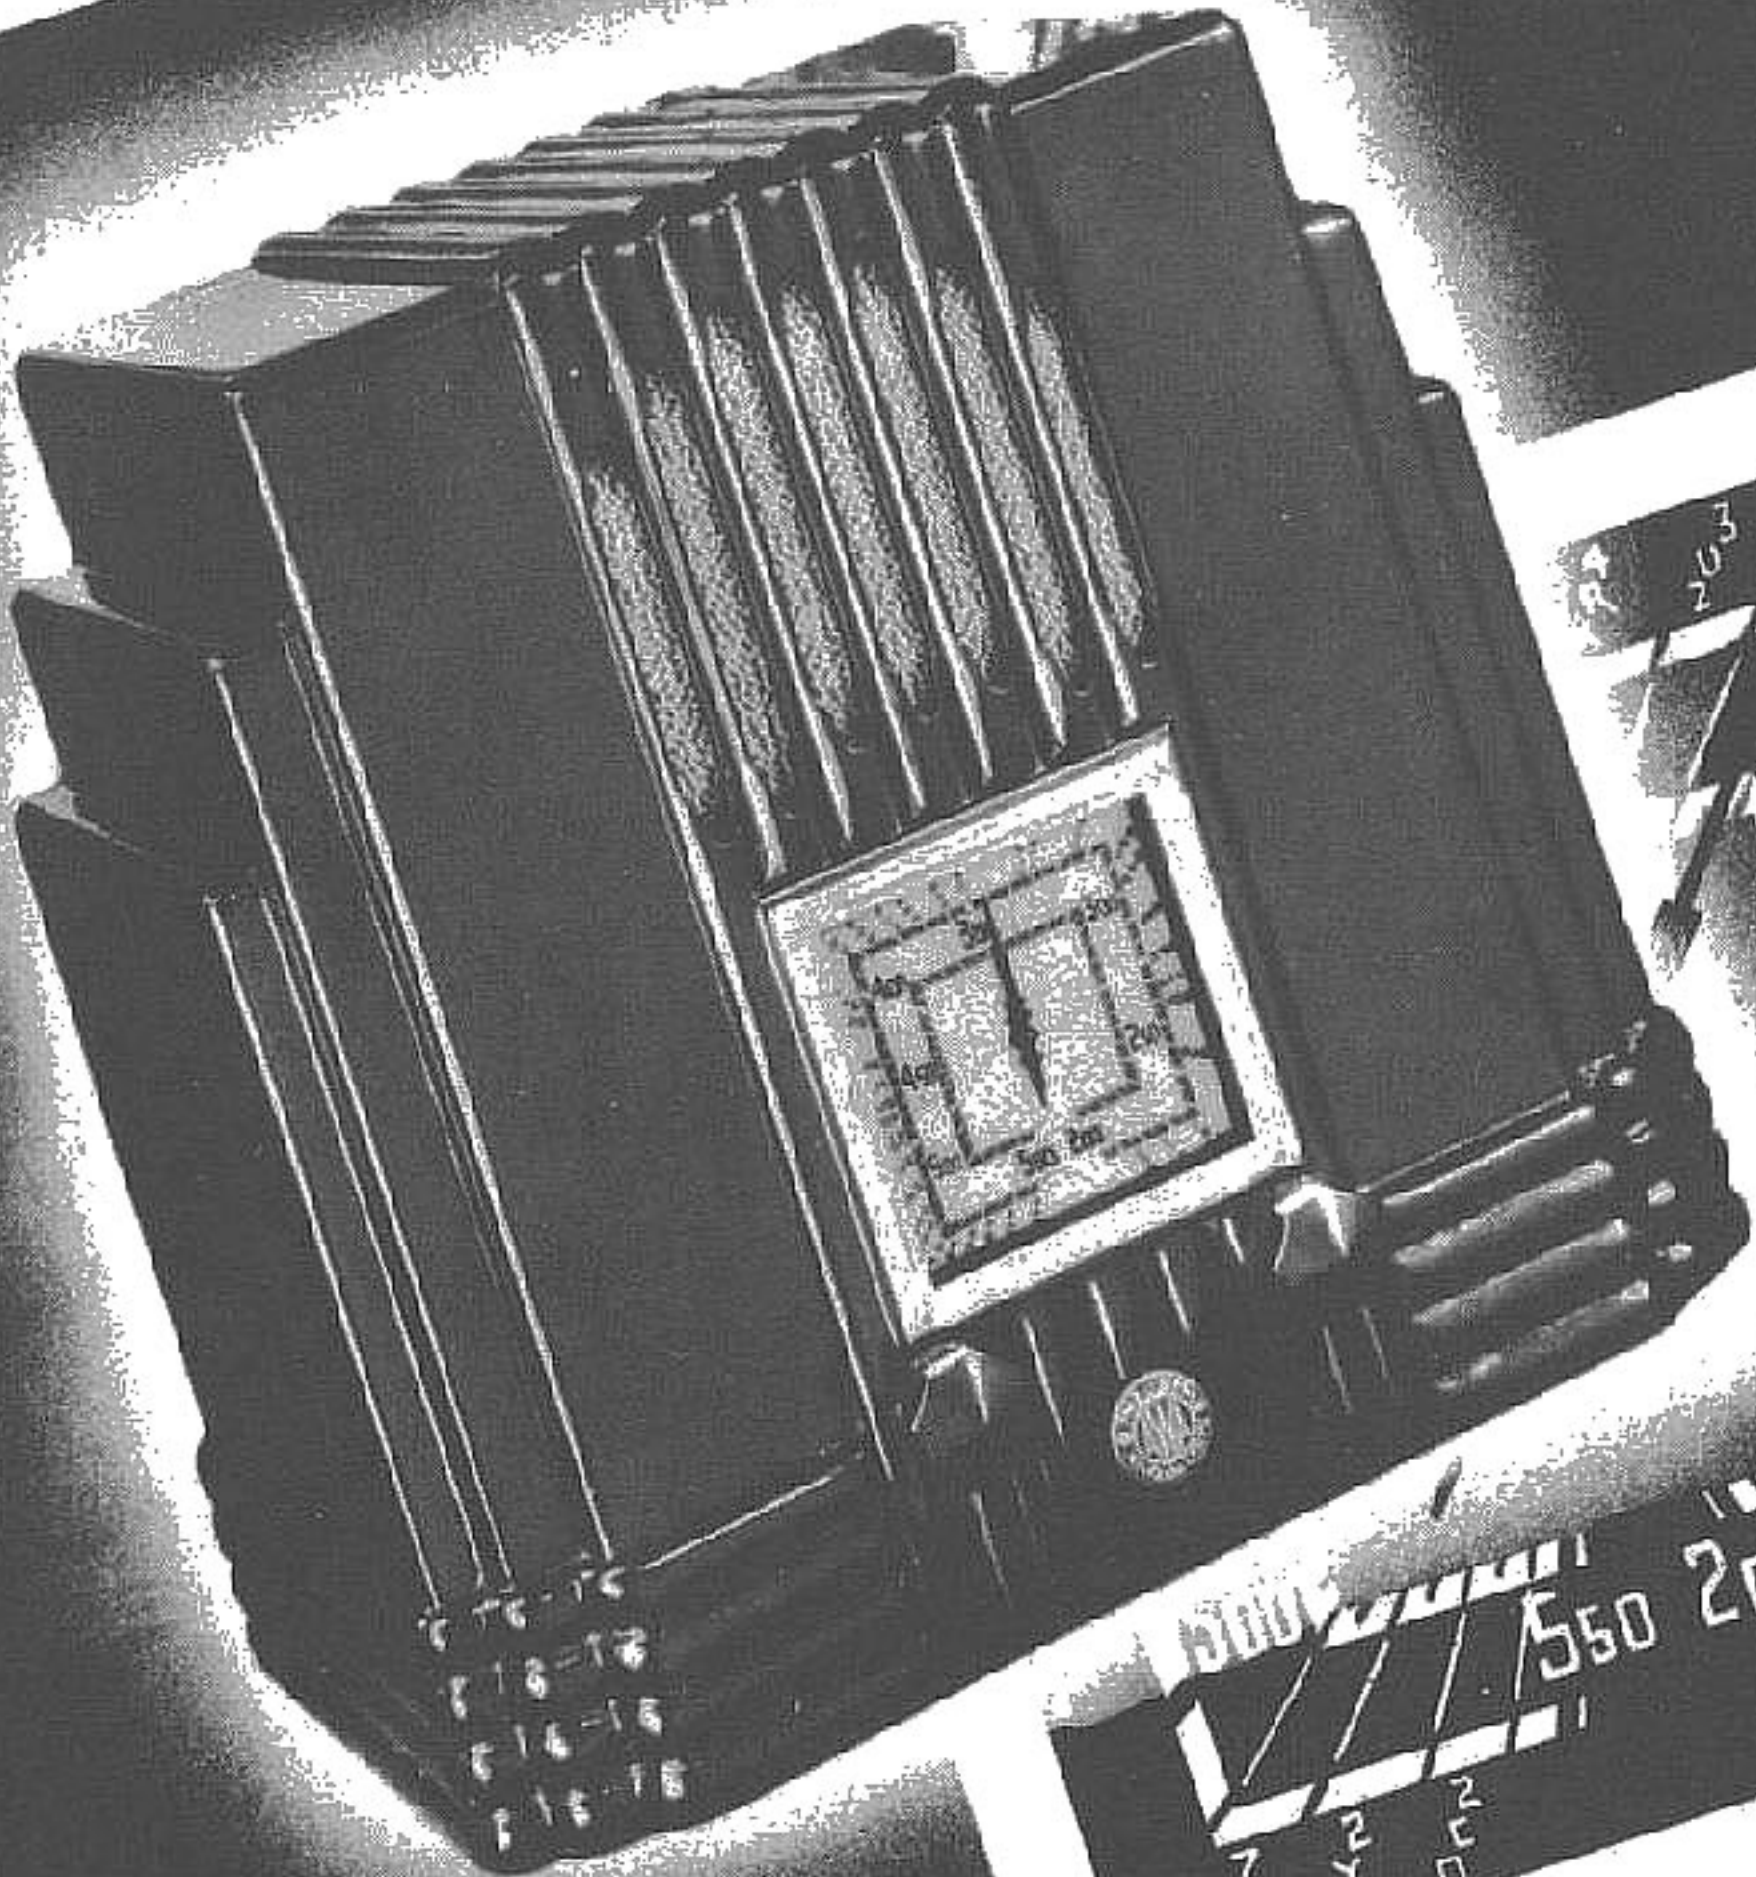

THE FISK RADIOLETTE

TABLE MODEL 29

FOR A.C. OPERATION