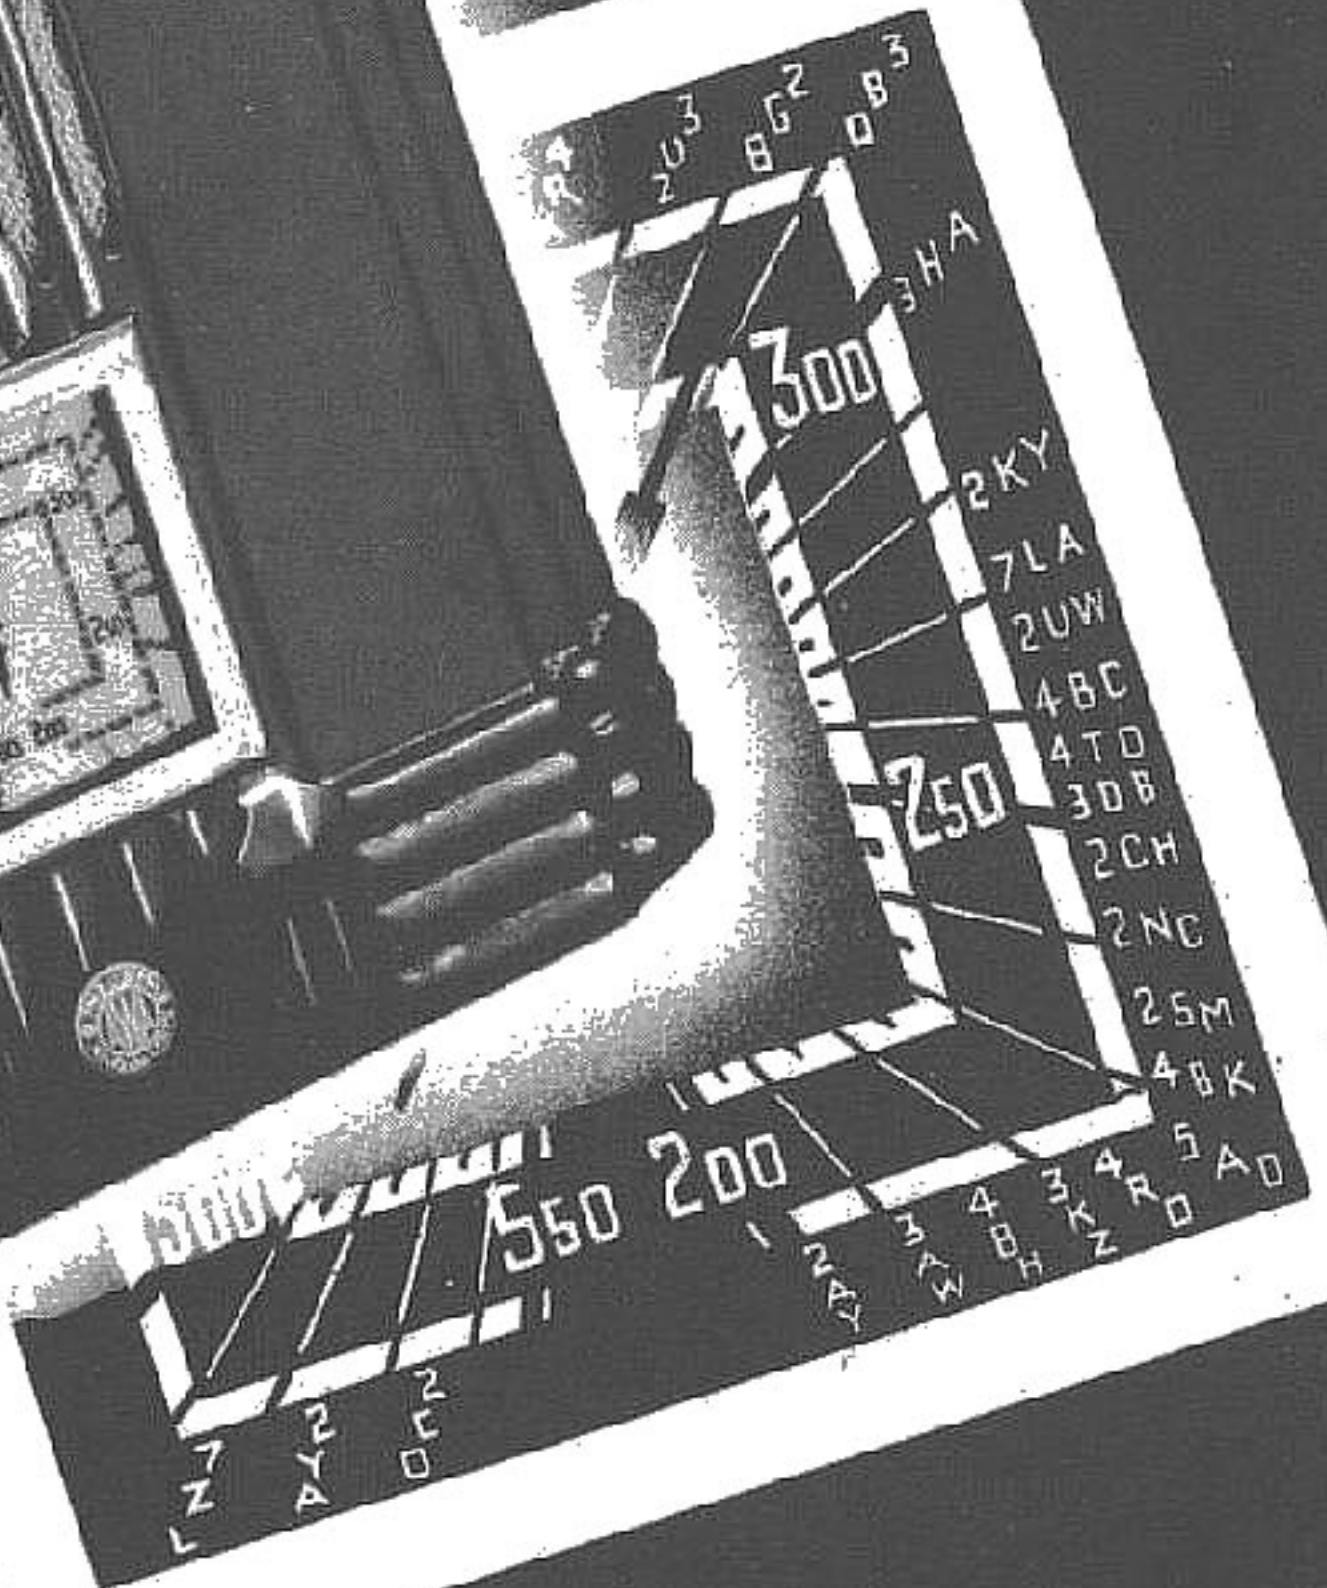

THE FISK RADIOLETTE

TABLE MODEL 29

FOR A.C. OPERATION