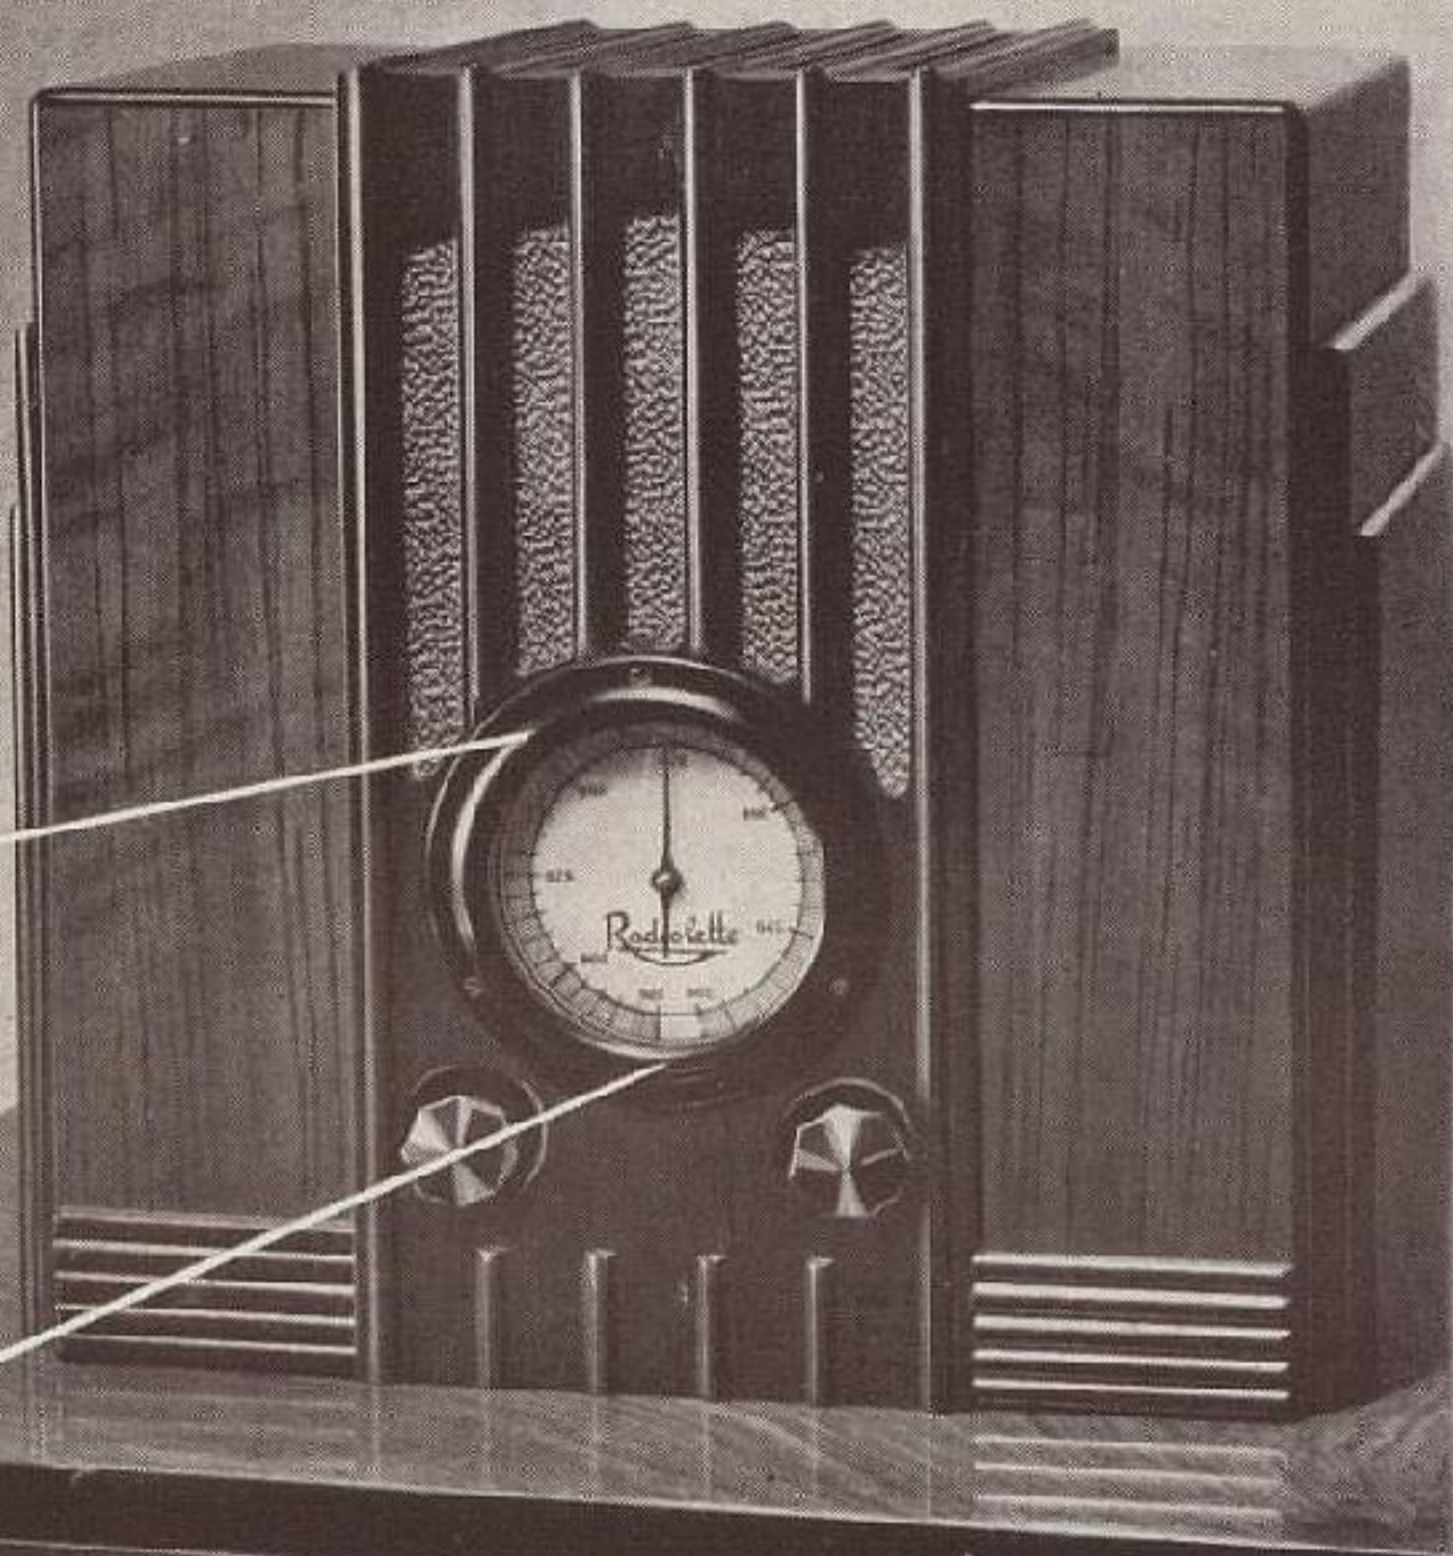

ROTOVISION
TUNING

A SCIENTIFIC
IMPROVEMENT
IN TUNING

THE FISK RADIOLETTE

TABLE
MODEL 27

THE FISK

RADIOLETTE

TABLE MODEL 27

Though small in size, this table model Radiolette is big in performance, workmanship and dependability.

It is a full-powered five-valve superheterodyne receiver, but takes up no more room on the mantelpiece than an eight-day clock. It can be easily moved from room to room.

The cabinet is most distinctive and is attractively veneered in Queensland walnut, with a high gloss finish.

A high fidelity moving coil loud speaker, interstate reception and most pleasing tone are features of this Radiolette.

The A.W.A. Rotovisor Tuning Dial makes precision tuning much easier.

The valves are Radiotrons types 78, 6A7, 6B7, 42, 80.