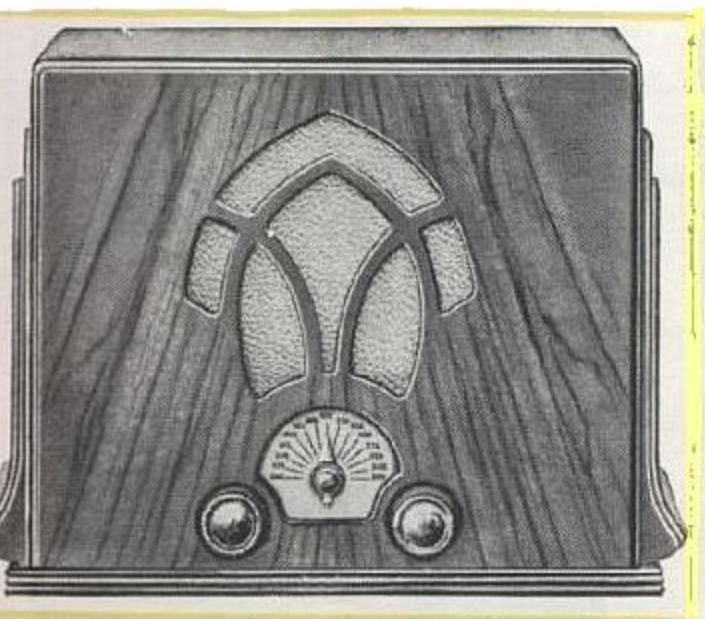

The 5-valve table model Radiolette is charming in appearance and its design is in conformity with the modern trend in small receivers.

The Radiolette is small in size but big in performance, giving results equal to that of many larger sets.

It is extremely compact, occupying considerably less than one square foot of table space—taking no more room on the mantelpiece than a small eight-day clock.

It is just the thing for the den, the verandah or the week-end retreat. For a second set it is ideal, for it can be tucked under the arm and removed from room to room without any difficulty.

The front panel of the Radiolette Table Model is of choice figured Queensland walnut veneer, finished in a new hand-rubbed, high gloss lacquer.

MODEL — 24
£14/12/6
EASY TERMS ARRANGED

THE FISK RADIOLETTE