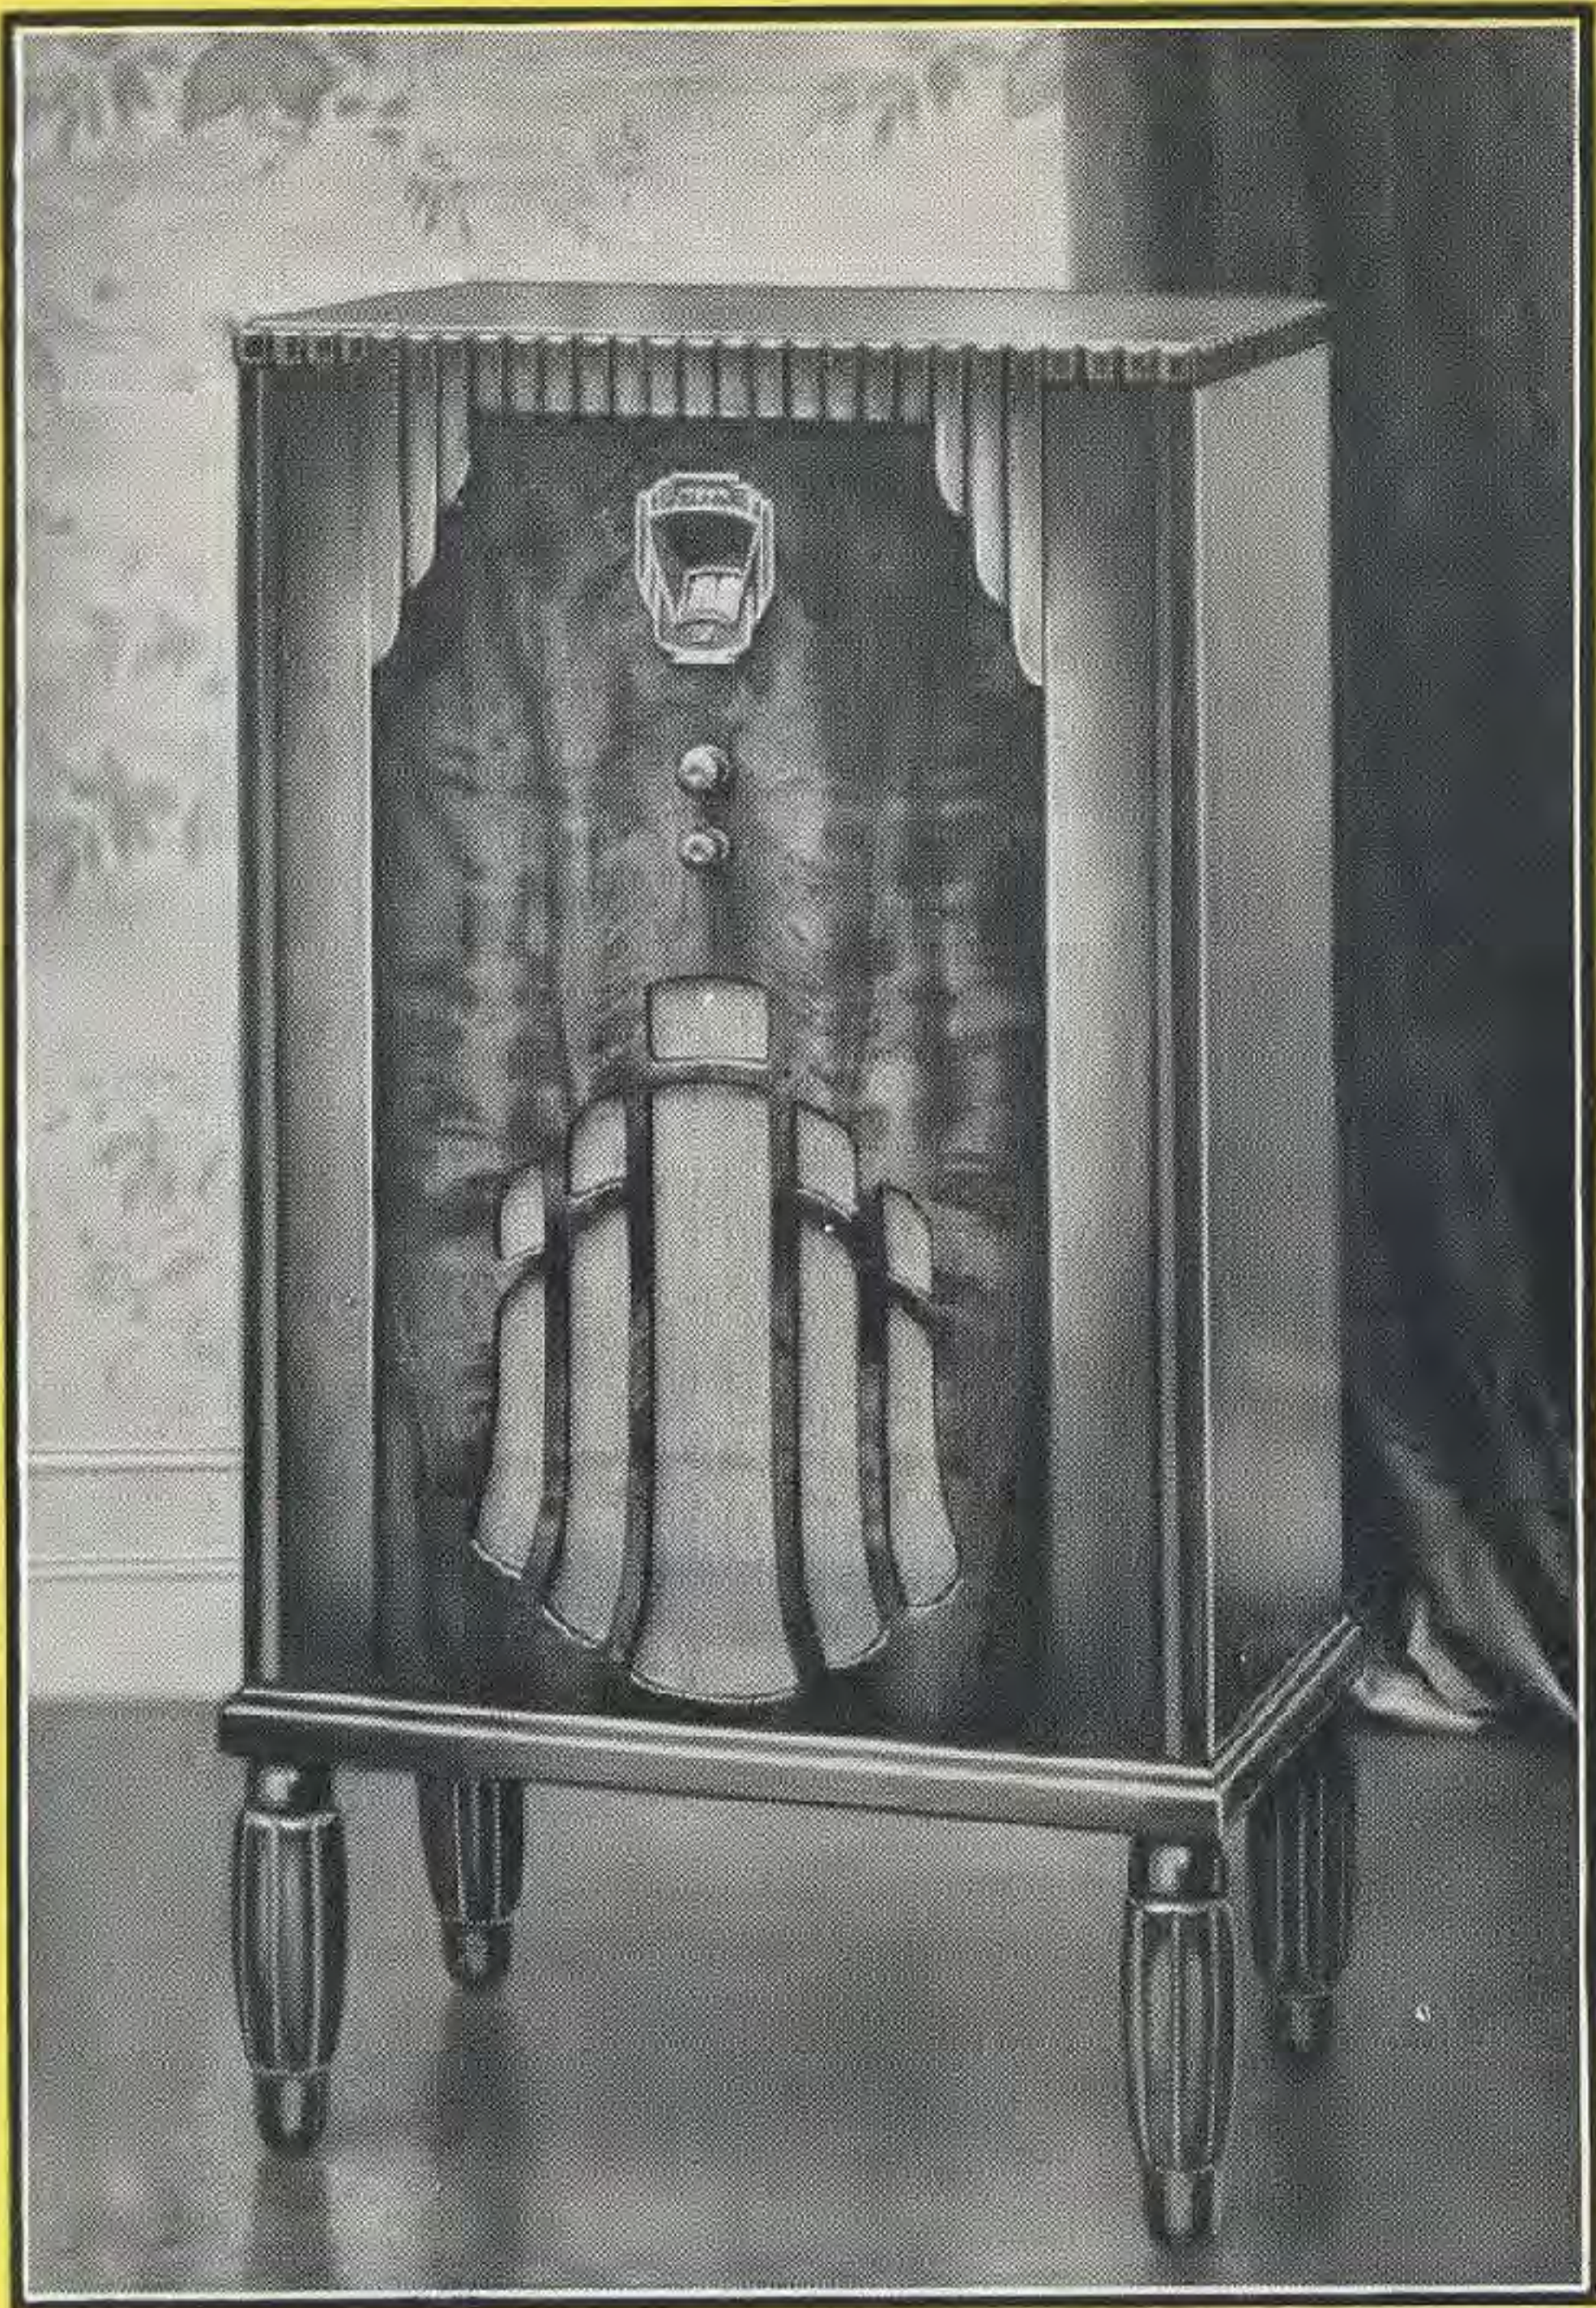

The
"FISK"
Series

**RADIOLOLA
JUNIOR**

NEW STANDARD OF

PERFORMANCE!

NEW CONCEPTION

OF VALUE!

The modern, artistically designed cabinet is a beautiful example of the cabinet-maker's craftsmanship.

Cabinet measurements— $37\frac{1}{4}$ " high by $20\frac{5}{8}$ " wide by $12\frac{7}{8}$ " deep.