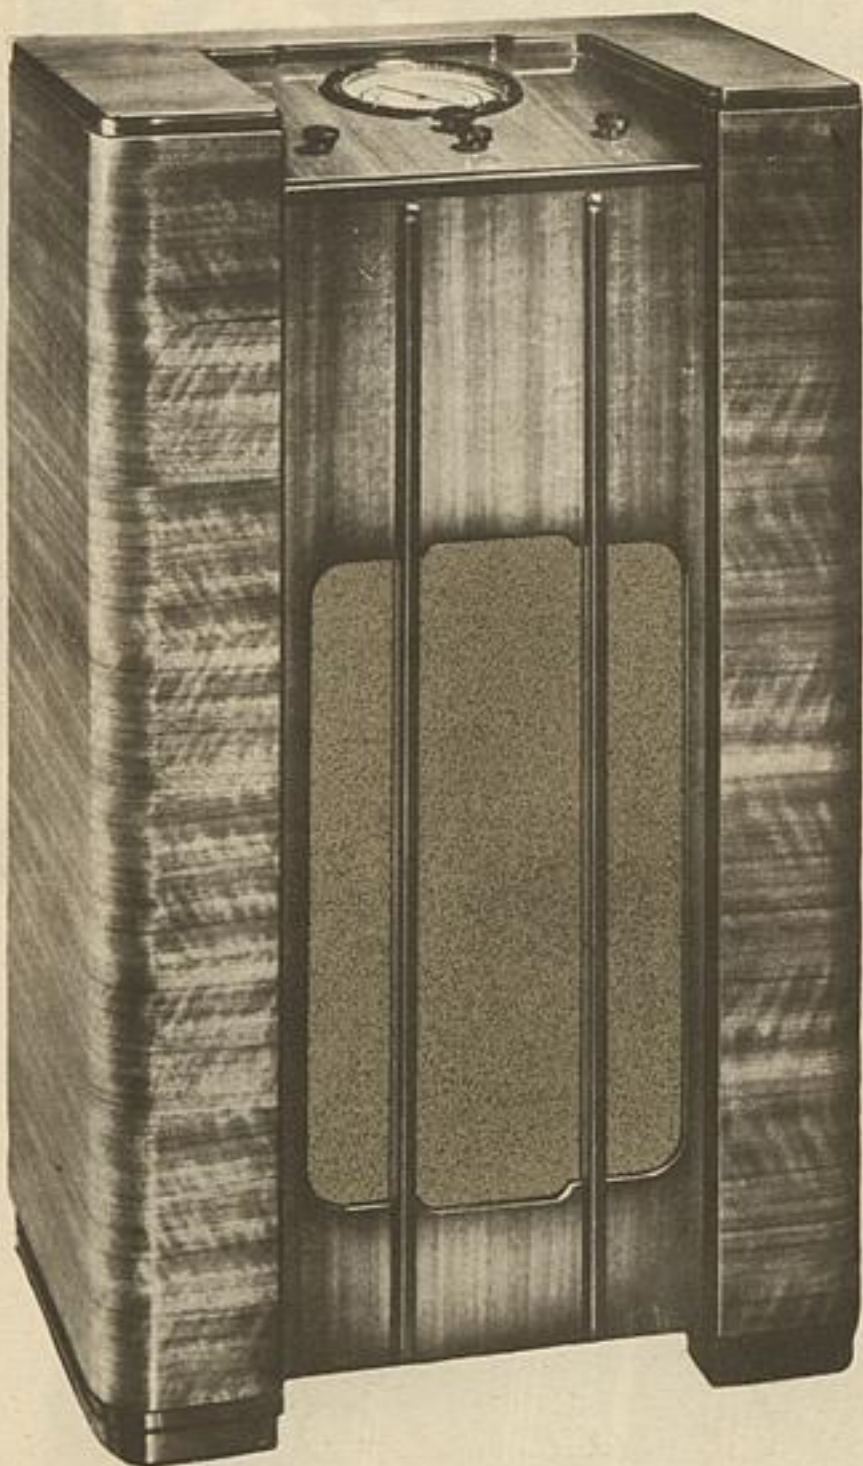

THE FISK  
**RADIOLA**

*Model 148*

A.C. - D.C. OPERATION

### RADIOLA 148

The beautiful cabinet is of Queensland walnut veneers, with high gloss lustrous finish.

# THE FISK **RADIOLA**

MODEL **148**  
(AC—DC Operation)

The Radiola 148 operates from either alternating or direct current at any frequency and is particularly suitable for use in direct current areas which are likely to be changed to alternating current supply.

Utilising recently developed circuits, multi-purpose valves, and a high fidelity loudspeaker, the Radiola 148 has exceptional range and particularly pleasing tone quality.

A fully inclined instrument panel and open faced Rotovisor dial calibrated in metres and kilocycles and marked with call letters of "A" and "B" class stations, makes tuning extremely simple and practically effortless.