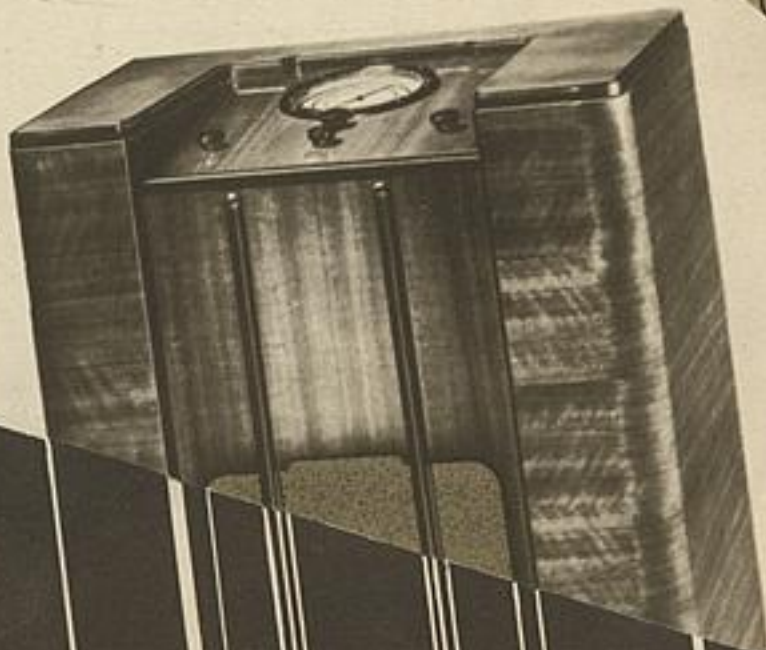

THE FISK  
**RADIOLA**

*Model 148*

A.C. - D.C. OPERATION

### RADIOLA 148

The beautiful cabinet is of Queensland walnut veneers, with high gloss lustrous finish.

# THE FISK **RADIOLA**

MODEL **148**  
(AC—DC Operation)

The Radiola 148 operates from either alternating or direct current at any frequency and is particularly suitable for use in direct current areas which are likely to be changed to alternating current supply.

Utilising recently developed circuits, multi-purpose valves, and a high fidelity loudspeaker, the Radiola 148 has exceptional range and particularly pleasing tone quality.

A fully inclined instrument panel and open faced Rotovisor dial calibrated in metres and kilocycles and marked with call letters of "A" and "B" class stations, makes tuning extremely simple and practically effortless.