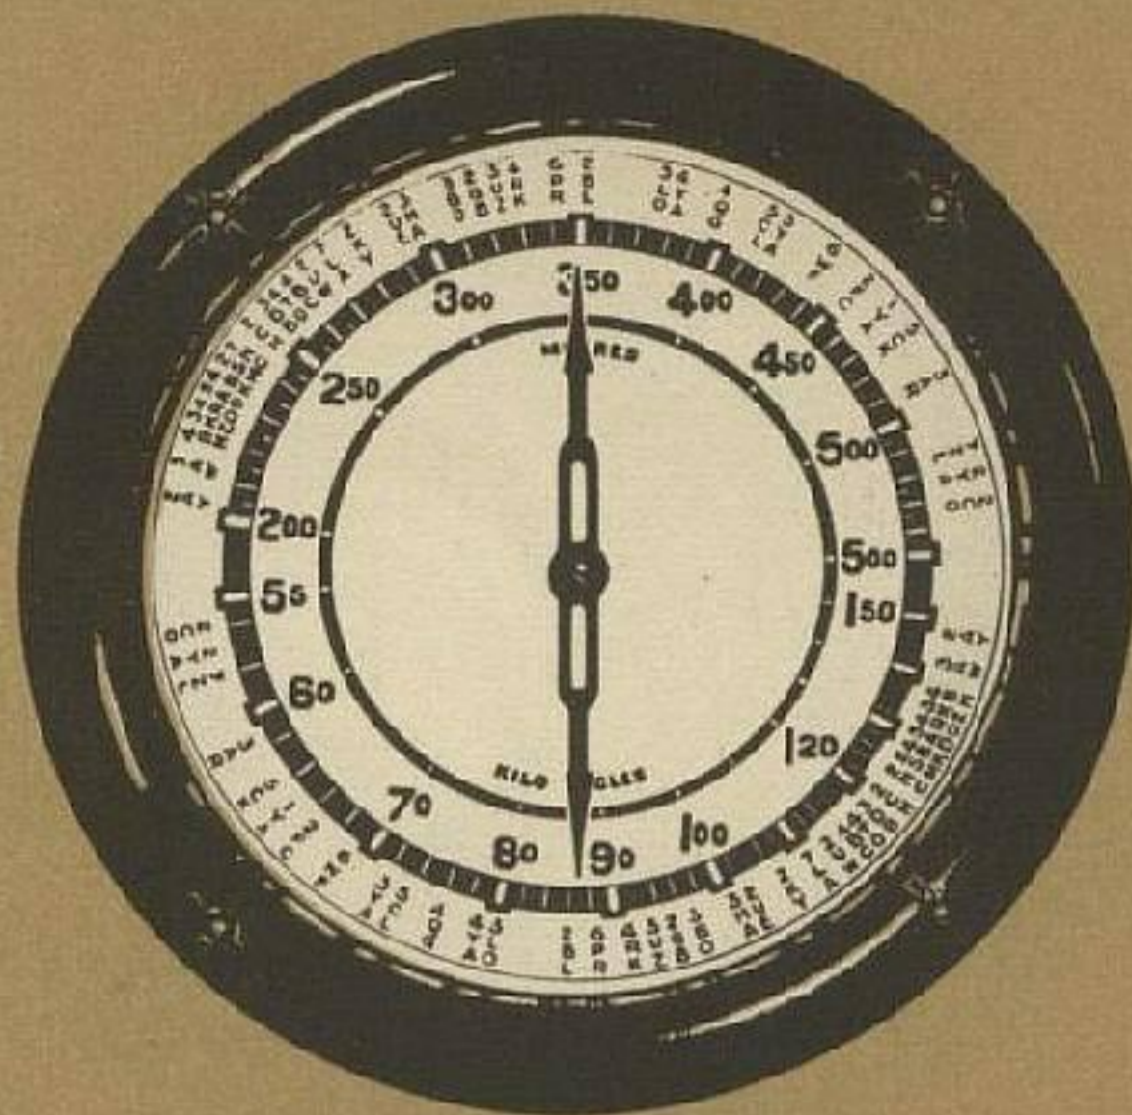

ROTOVISION TUNING . . .

"Shows at a glance
the Station you want"

Features

- Improved "twin tuning" Rotovisor Dial, calibrated in metres and kilocycles, with call letters of "A" and "B" class stations. Duplicated upper and lower scale readings make for greater comfort in tuning in either a standing or sitting position.
- A beautiful cabinet on modern lines with walnut and black bean feathered veneers and piano finish. Robust and heavily reinforced construction with freedom from resonances.
- Cadmium plated chassis, finished in two-tone iridescent lacquer.
- Reliable and robust components.
- Finely graded volume control.
- More effective Tone Control.
- Safety removable power connector.
- Pick up jacks.
- Fuses and line voltage adjuster.
- Circuit Details :—Improved superheterodyne, utilising micro-sensitive Radiotrons 6D6 (R.F. Amplifier), 6A7 (Detector-Oscillator), 6D6 (I.F. Amplifier), 6B7 (Detector-AVC and Amplifier), 42 (Output Pentode), 80 (Rectifier). Three tunable stages are used with R.F. stage ahead of First detector, resulting in improved performance at lower noise to signal ratio. 175 K.C. Intermediate Frequency with new 6D6 valve increases selectivity and minimises noise level.
- Automatic Volume Control.
- New design power unit and filter circuit.
- Special impregnation of components to resist humidity.

The "twin tuning" Rotovisor dial is calibrated in both metres and kilocycles, marked with a full range of "A" and "B" class station call signs, and introduces a new degree of comfort and efficiency in tuning.