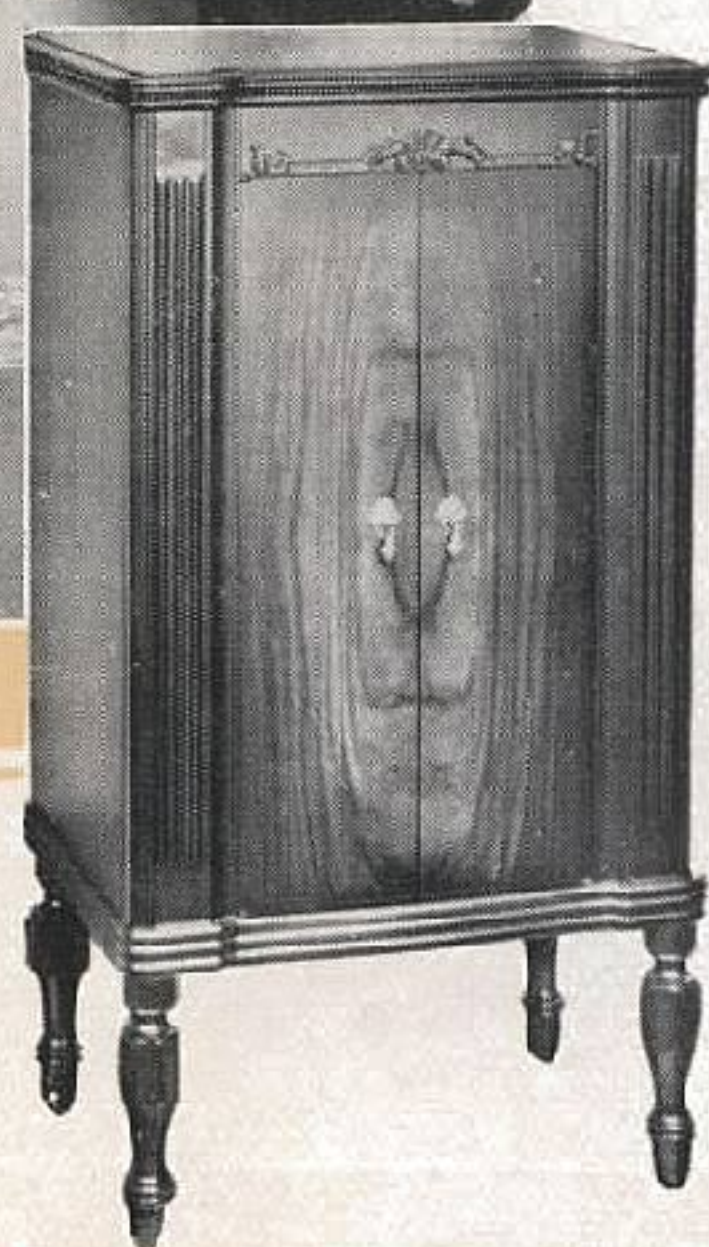

The

DUOFORTE

45_E

AMALGAMATED WIRELESS (A/SIA) LTD.

The cabinet of the Duoforte 45E is of striking elegance and charm and is finished in walnut of beautiful grain, with choice Queensland walnut doors.

Height, 43in. Width, 24in. Depth, 17in.

THE DUOFORTE 45E

This superb combination instrument incorporates the famous Radiola 45E chassis and a high grade electric phonograph in a console cabinet of surpassing beauty, remarkable for its distinctive lines and excellent workmanship.

FEATURES:

Four valve, screen grid chassis.

Tone control in both radio and 'phono combination.

Interstate reception.

Full power moving coil speaker.

Beautifully designed cabinet.

High degree of sensitivity—amazing amplification of distant radio signals.