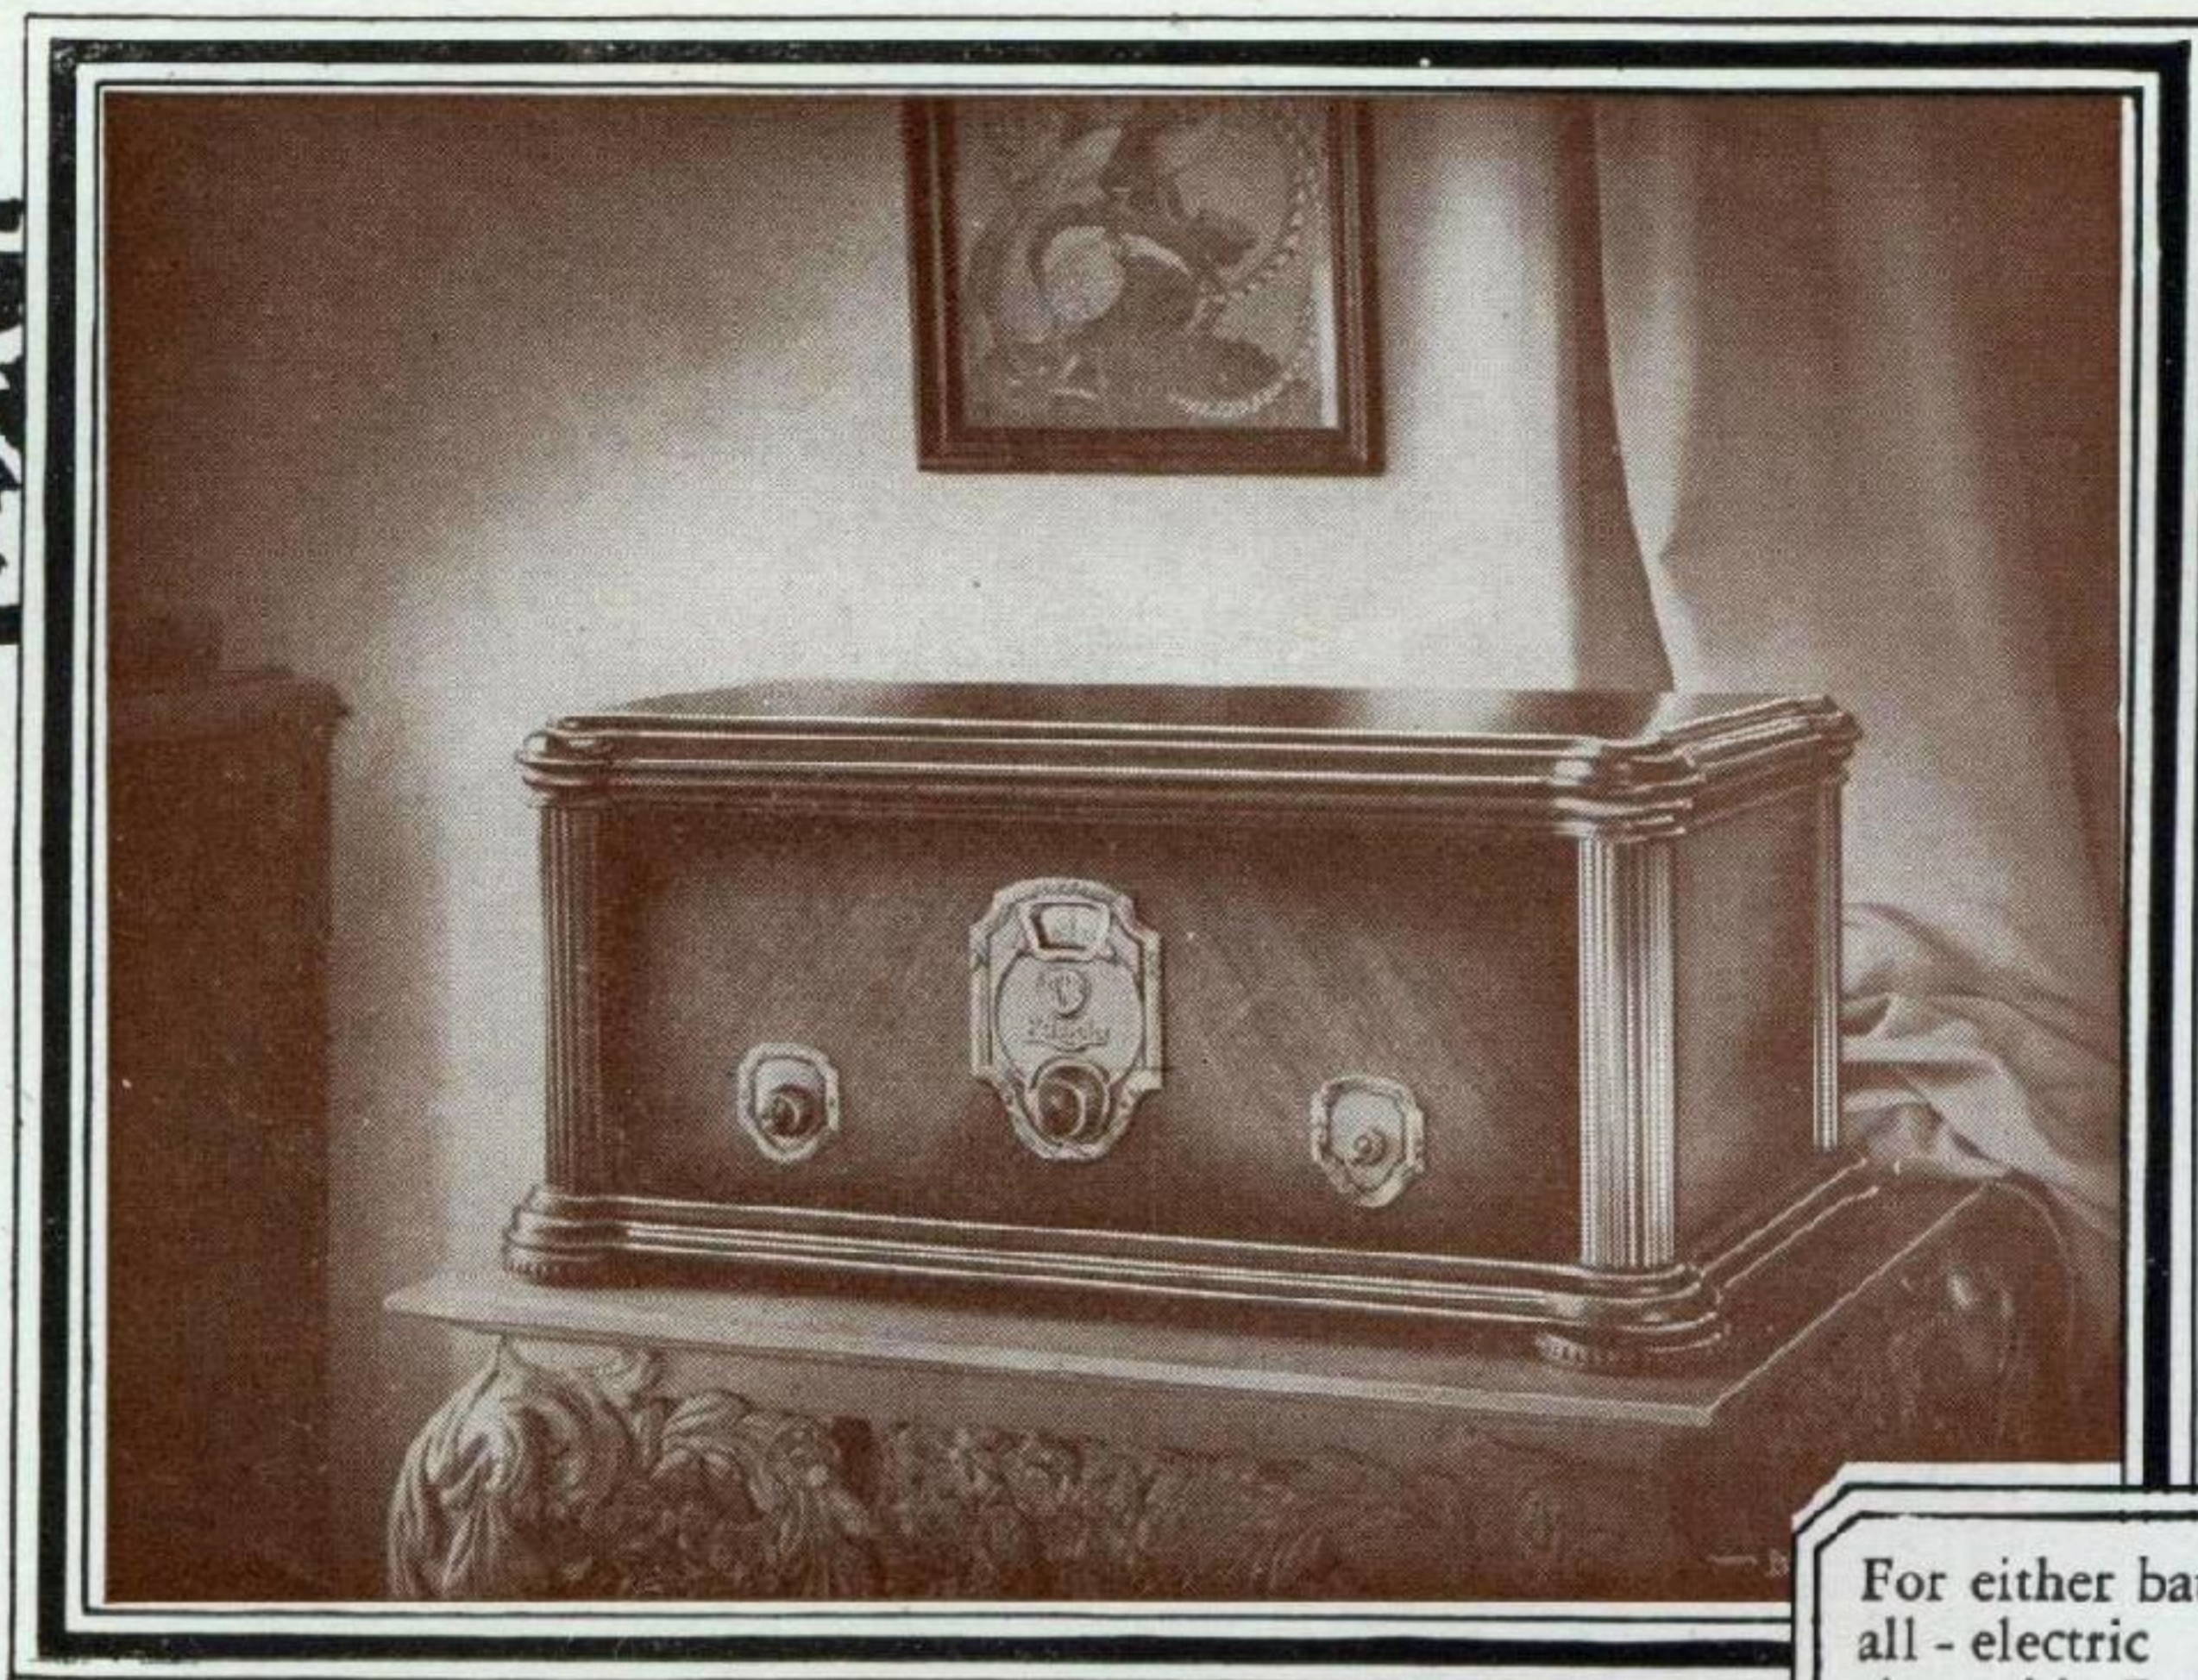

**T**HIS floor model Radiola is designed to give interstate reception without interference, the single dial station selector providing extreme simplicity, while the volume control allows wide variation of signal strength. It is housed in a handsome console cabinet of laminated maple with matched doors, the cone speaker being mounted in the cabinet itself.

A console 7-valve Radiola in either battery or all-electric models; housed in a matched grained maple floor cabinet in two-tone duco.

Price—

All-Electric	-	£65
Battery	- -	£56

and manufactured by "A.W.A." 

For either battery or all-electric operation, this Radiola is identical to the console type in chassis design. The table cabinet is of matched grained maple, finished in two-tone duco.

Price—

All-Electric - £55  
 Battery - £39/10/-