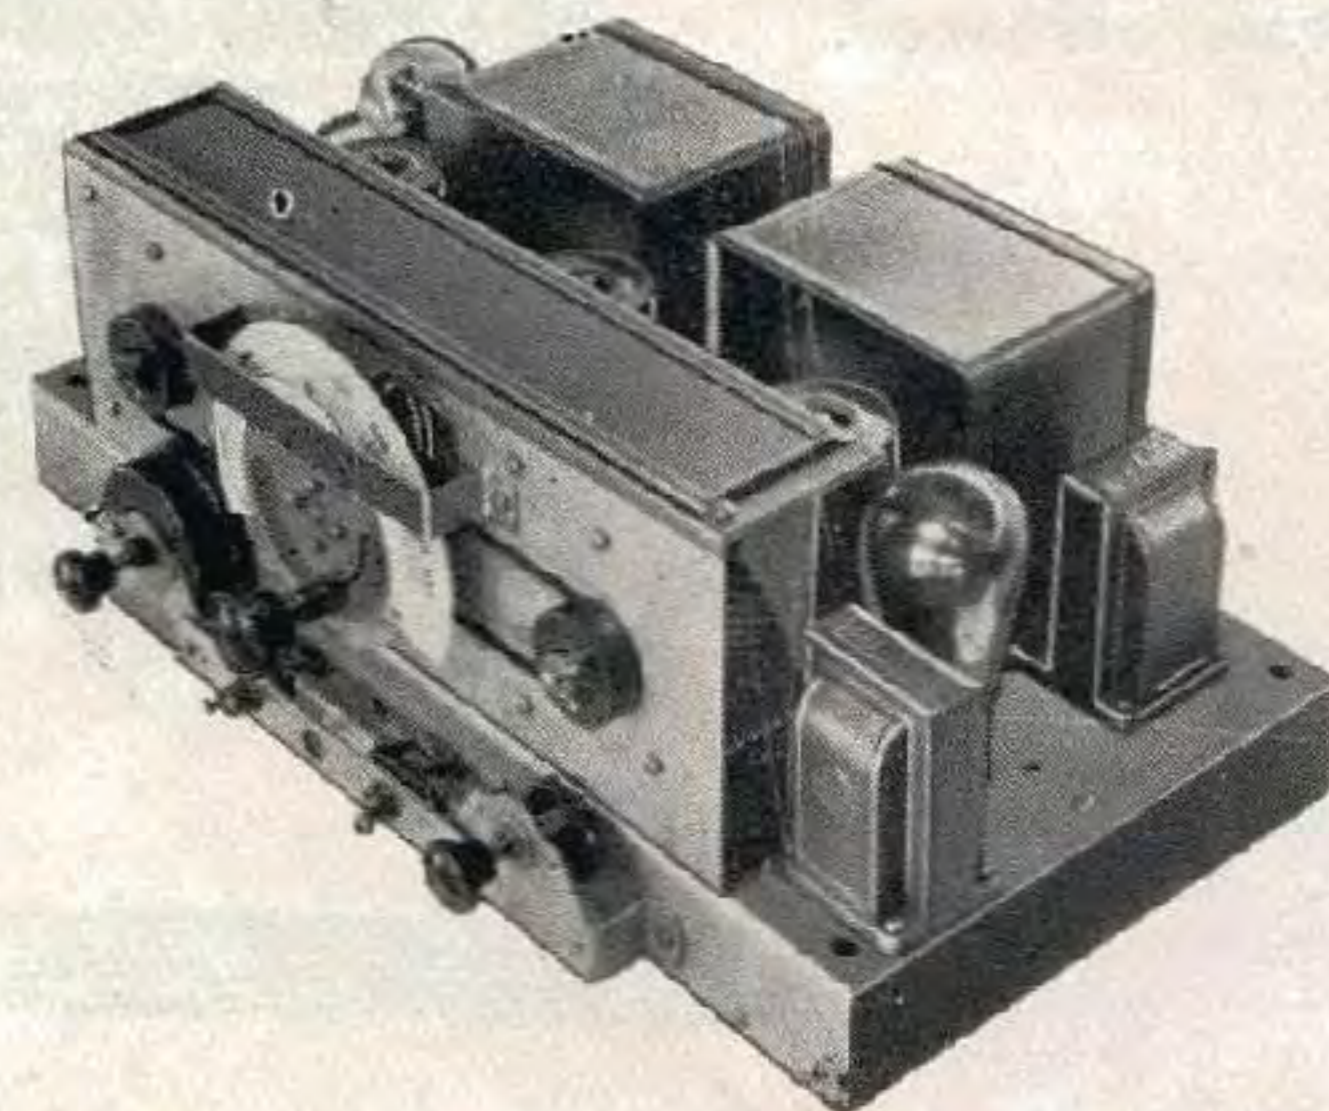

VOLUME CONTROL varies the screen grid voltage and provides smooth distortionless control with maximum clarity at any degree of sound intensity.

LOCAL DISTANCE SWITCH is provided to enable Radiola to be quickly set for local or distant reception. In latter position the sensitivity is greatly increased and the band of frequencies admitted is narrowed down to enable clean

separation of local from distant stations.

VOLTAGE ADJUSTMENT. Rotary voltage regulator switch is fitted, enabling power unit to be adjusted to suit 200v., 220v., 240v., or 260v. supply.

FILTER. Improved filter design ensures complete elimination of A.C. hum.

SPECIAL FITTINGS. Chassis provided with phonograph and loud speaker jacks and 240v. outlet socket for supplying current to phonograph motor. A Radio-Phono change-over switch is provided at the front for ease of operation.

THE CABINET is constructed from highest quality laminated wood, and is artistically veneered and gracefully proportioned.

VALVES. Three Radiotron screen grid UY224, one UX245 and one UX280. Screen grid valves are used in the radio frequency stages and in the power detector. The UX245 is used in the output stage and the UX280 in the rectifier.

TESTS AND INSPECTIONS. Thorough fault elimination inspections are made in every stage of manufacture, and comprehensive tests are effected on the finished Radiola for sensitivity, selectivity and fidelity of tone.