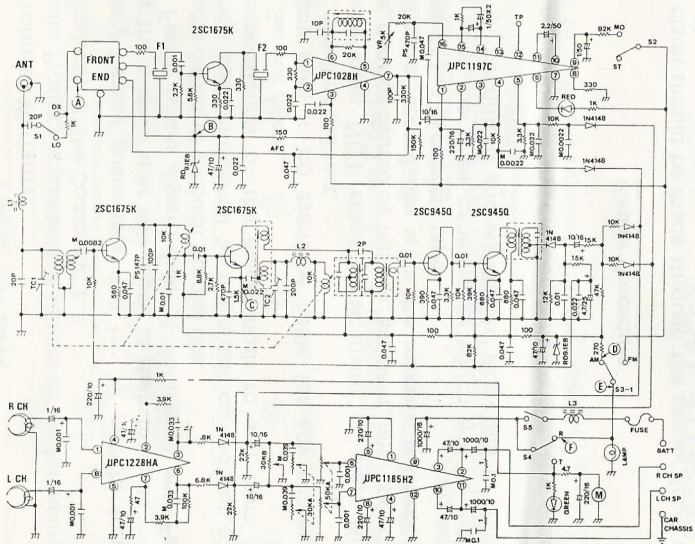

In-Dash Auto-Stop Night-Illumination
Car Stereo Cassette Player
with Am/Fm-Mpx Radio
Digital Frequency Display

INSTALLATION & OPERATION GUIDE

FERRIS

AUS-207D

RC-207D