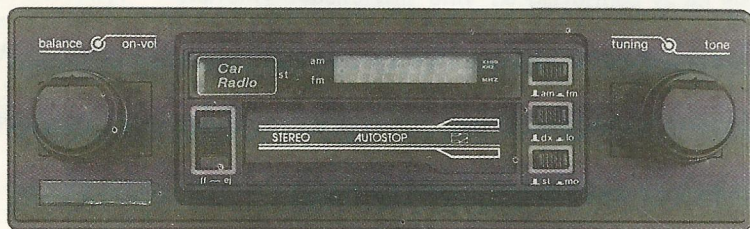

In-Dash Auto-Stop Night-Illumination
Car Stereo Cassette Player
with Am/Fm-Mpx Radio
Digital Frequency Display

INSTALLATION & OPERATION GUIDE

FERRIS

AUS-207D

RC-207D