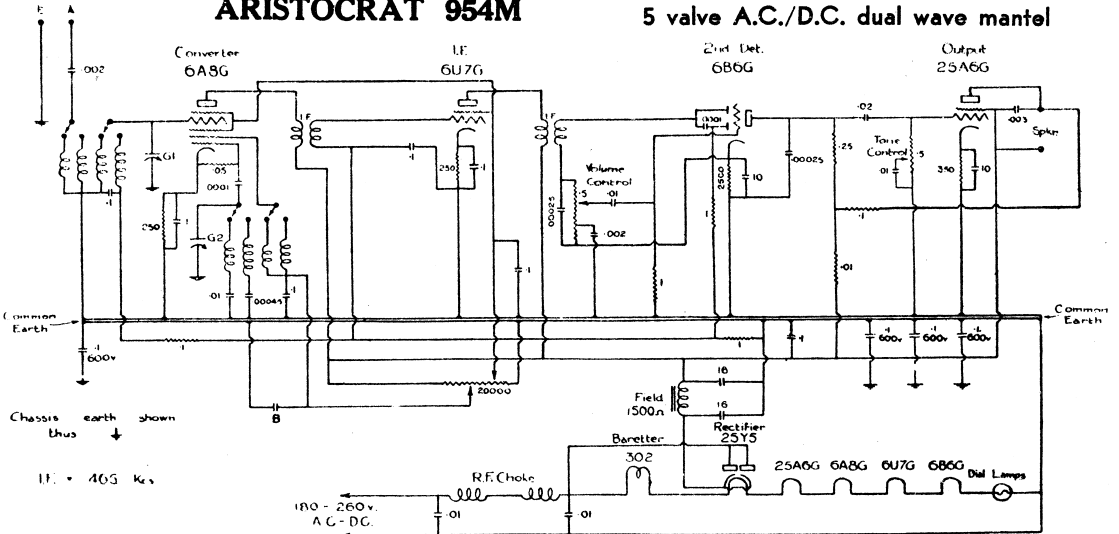

ARISTOCRAT 954

5 valve A.C./D.C. dual wave console

ARISTOCRAT 954M

5 valve A.C./D.C. dual wave mantel

ARISTOCRAT 995

5 valve battery broadcast console