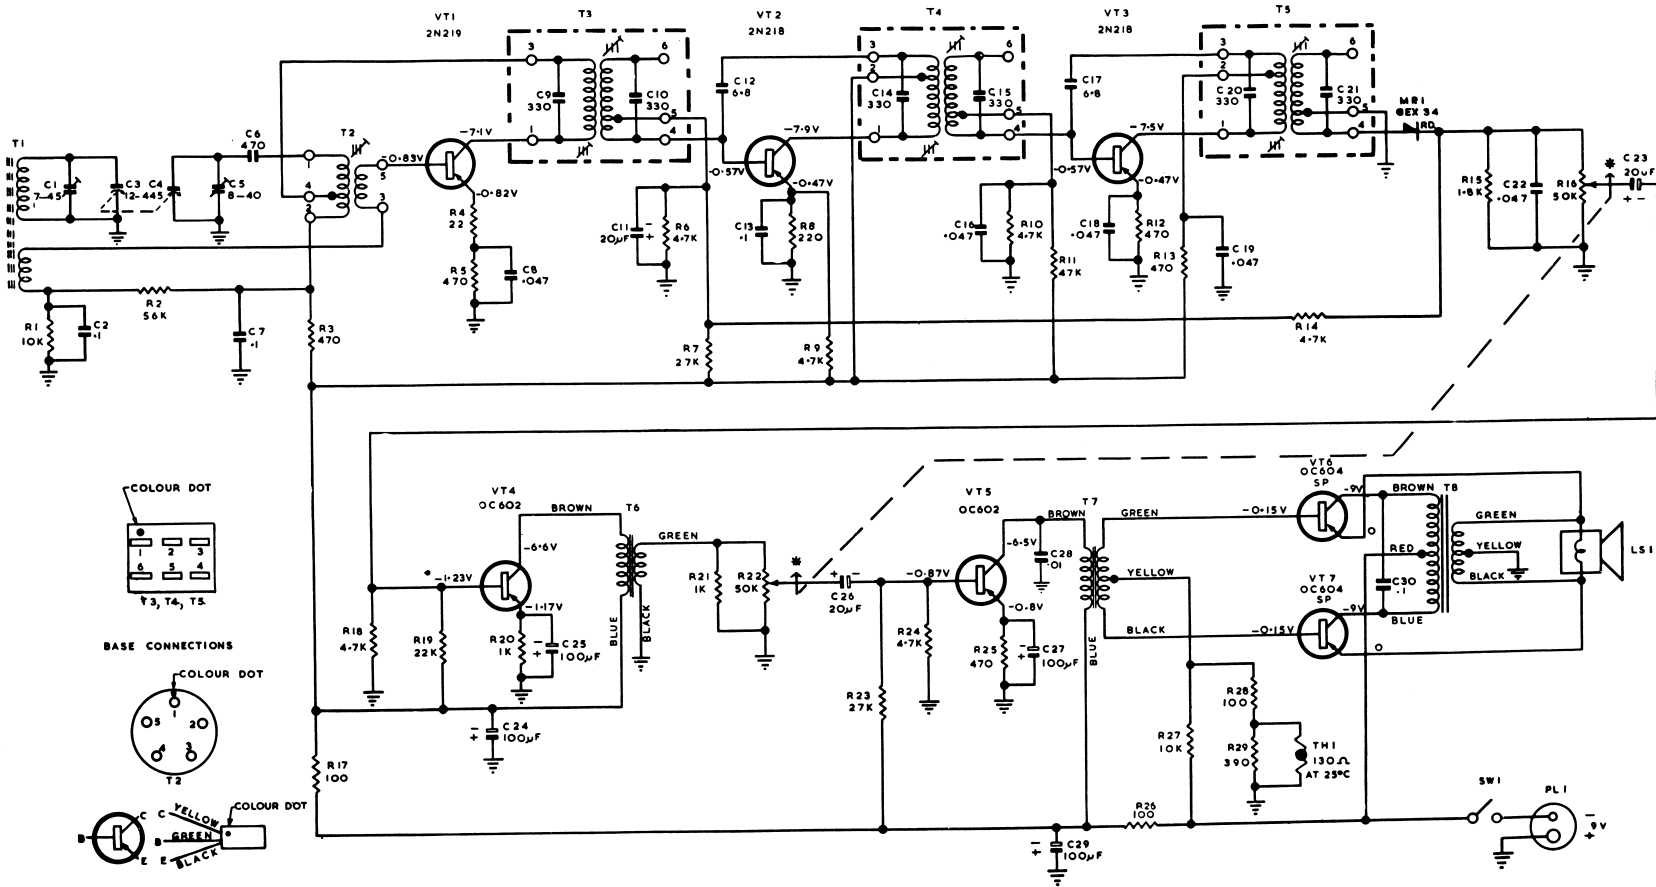

A.W.A. MODEL 897-P

COLOUR DOT

BASE CONNECTIONS

COLOUR DOT

TRANSISTOR CONNECTION

\* NOTE :- ARROW INDICATES DIRECTION OF CLOCKWISE ROTATION.