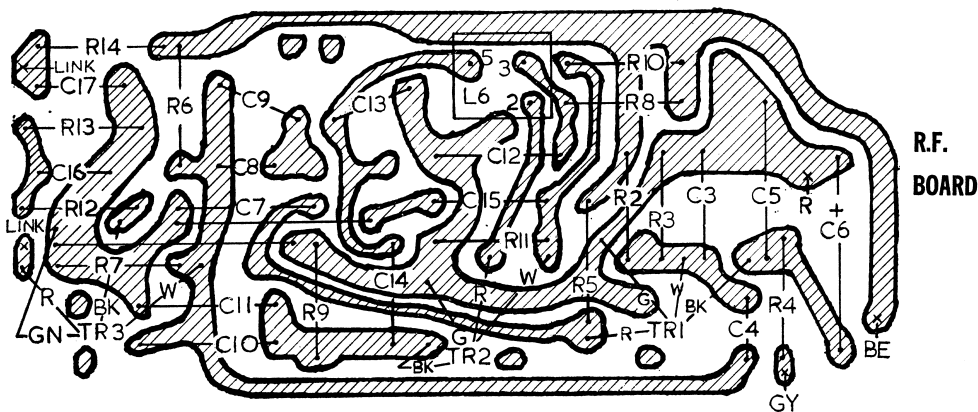

PHILIPS *Service*

notes

MODEL 880 PRINTED BOARDS

COLOUR LEGEND

- BE = Blue
- BK = Black
- BN = Brown
- GN = Green
- GY = Grey
- OE = Orange
- R = Red
- W = White

Published by PHILIPS ELECTRICAL INDUSTRIES PTY. LTD.
Branches in all States