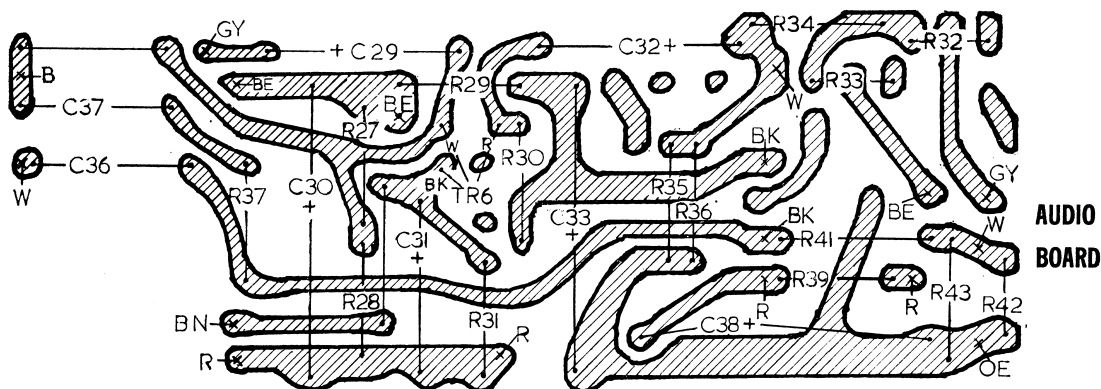

PHILIPS *Service*

notes

MODEL 880 PRINTED BOARDS

COLOUR LEGEND

- BE = Blue
- BK = Black
- BN = Brown
- GN = Green
- GY = Grey
- OE = Orange
- R = Red
- W = White

Published by PHILIPS ELECTRICAL INDUSTRIES PTY. LTD.
Branches in all States