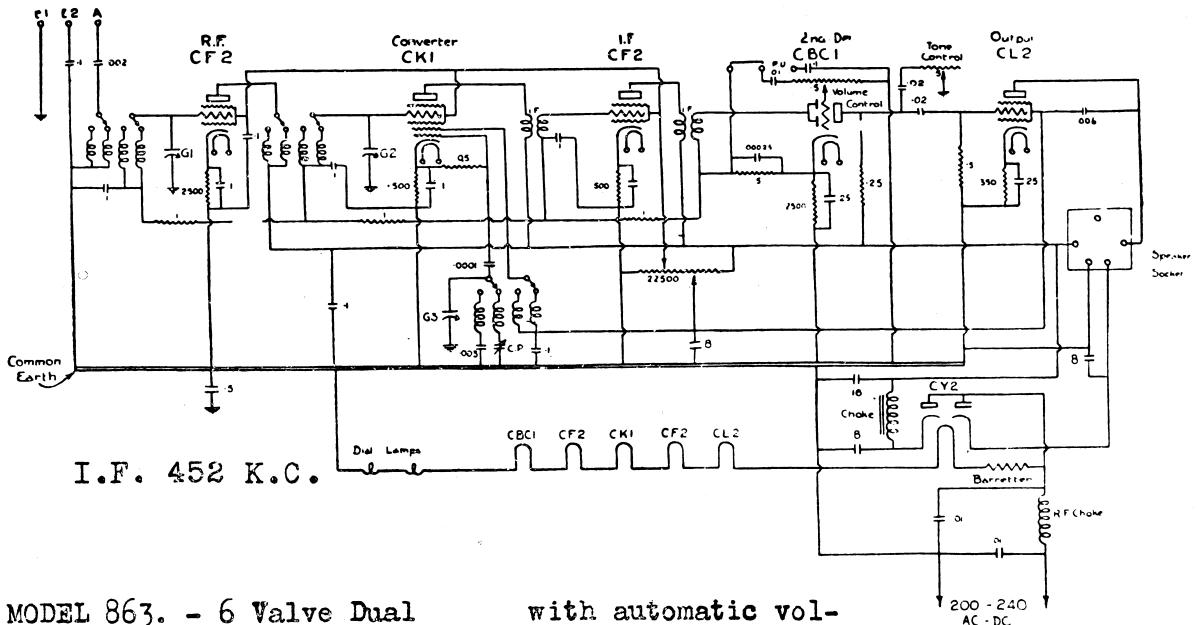

MODEL 863. - 6 Valve Dual Wave, A.C./D.C., in de luxe upright or de luxe console cabinet, fitted

with automatic volume control, tone control, 8" edgelit dial & 10" speaker.