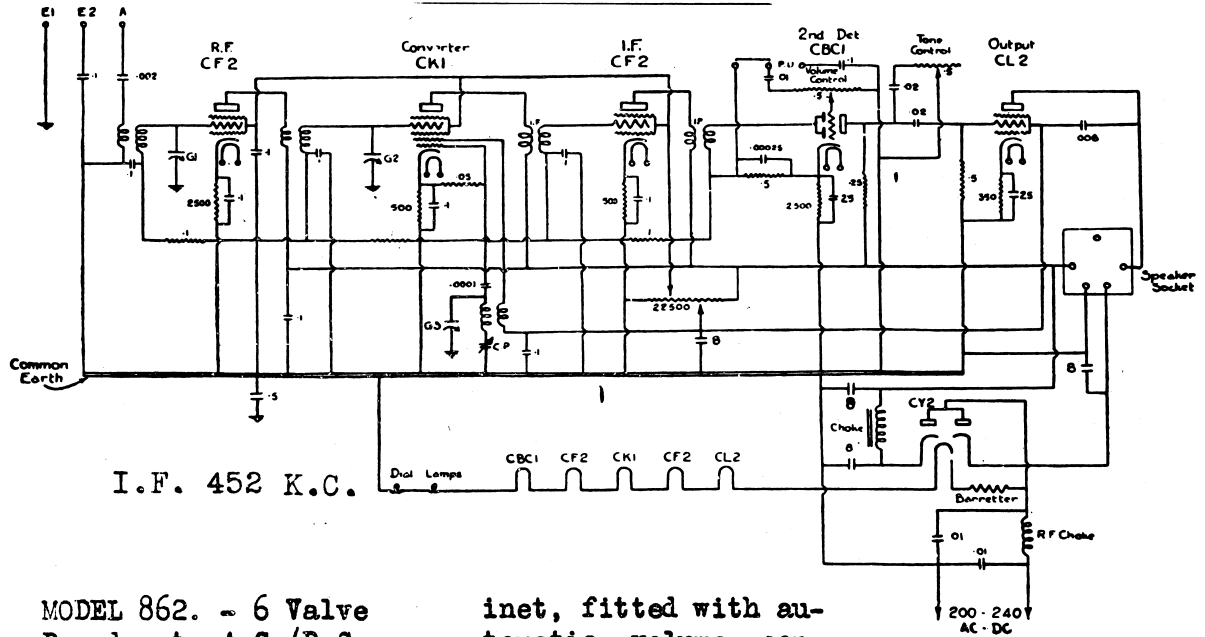

ARISTOCRAT 862

MODEL 862. - 6 Valve Broadcast, A.C./D.C., in de luxe upright or de luxe console cabinet,

fitted with automatic volume control, tone control, 8" edgelit dial and 10" speaker.