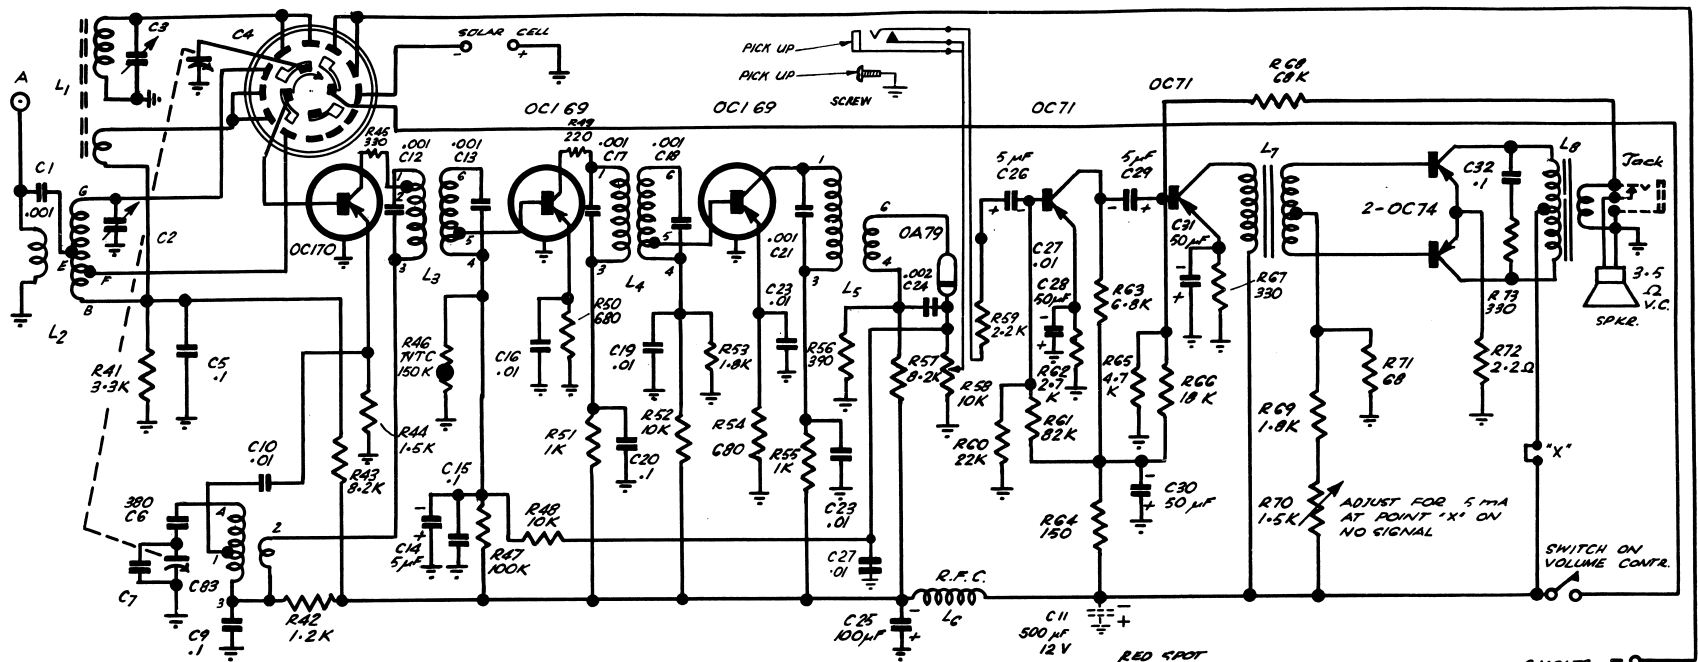

SELECTOR SWITCH
 POS. 1 SOLAR
 POS. 2 PORTABLE
 POS. 3 CAR

NOTE: SOLAR CELLS AND C11 TOGETHER
 AND ARE OPTIONAL EXTRAS.

6 VOLTS -
 4-NR.335
 CELLS +

DESCRIPTIONS.			
36447	AERIAL COIL	36372	SWITCH SOLAR - PORT. CAR
36419	CAR AERIAL COIL	36367	CABINET FRONT ASSY.
36416	TRANSFORMER 1 ST I.F. (RED)	36369	CABINET BACK ASSY.
36417	TRANSFORMER 2 ND I.F. (YELLOW)	36460	COVER BATTERY ASSY.
36418	TRANSFORMER 3 RD I.F. (GREEN)	36462	SOLAR CELLS
36446	OSCILLATOR COIL (YELLOW)	36471	CAPACITOR ELECTRO. 300 mF V12V
36430	TRANSFORMER DRIVER	36466	KNOB SELECTOR SWITCH ASSY.
36421	TRANSFORMER OUTPUT	36422	KNOB - ON OFF VOLUME
36362	VOLUME CONTROL 10K, SPECIAL	36408	KNOB TUNING

STROMBERG - CARLSON TRANSISTOR "7" PORTABLE - MODEL 70TII

DRG. NR. 36483