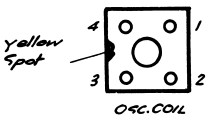

SELECTOR SWITCH
 POS. 1 SOLAR
 POS. 2 PORTABLE
 POS. 3 CAR

NOTE: SOLAR CELLS AND C11 TOGETHER
 AND ARE OPTIONAL EXTRAS.

6 VOLTS -
 4-NR.335
 CELLS +

DESCRIPTIONS.			
36447	AERIAL COIL	36372	SWITCH SOLAR - PORT. CAR
36419	CAR AERIAL COIL	36367	CABINET FRONT ASSY.
36416	TRANSFORMER 1 ST I.F. (RED)	36369	CABINET BACK ASSY.
36417	TRANSFORMER 2 ND I.F. (YELLOW)	36460	COVER BATTERY ASSY.
36418	TRANSFORMER 3 RD I.F. (GREEN)	36462	SOLAR CELLS
36446	OSCILLATOR COIL (YELLOW)	36471	CAPACITOR ELECTRO. 300 mF V12V
36430	TRANSFORMER DRIVER	36466	KNOB SELECTOR SWITCH ASSY.
36421	TRANSFORMER OUTPUT	36422	KNOB - ON OFF VOLUME
36362	VOLUME CONTROL 10K, SPECIAL	36408	KNOB TUNING