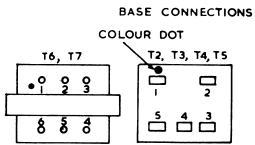

A.W.A. MODEL 694-P

A.W.A. MODEL 694-P

* NOTE - ARROW INDICATES DIRECTION OF CLOCKWISE ROTATION
 VOLTAGES MEASURED WITH 20000 OHM/VOLT METER