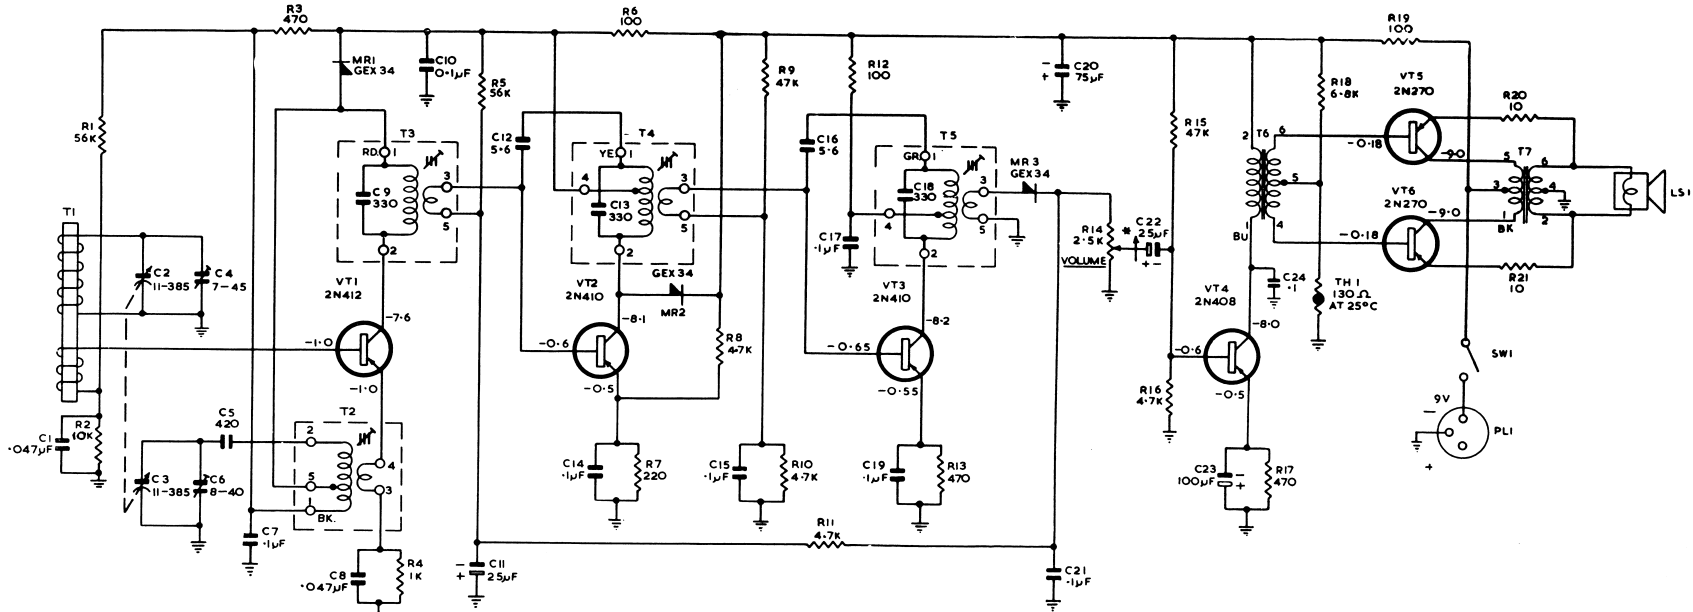

A.W.A. MODEL 694-P

A.W.A. MODEL 694-P

* NOTE - ARROW INDICATES DIRECTION OF CLOCKWISE ROTATION
 VOLTAGES MEASURED WITH 20000 OHM/VOLT METER