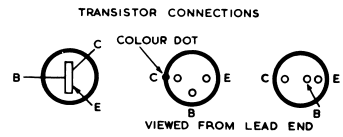

A.W.A. MODEL 694-P

A.W.A. MODEL 694-P

* NOTE - ARROW INDICATES DIRECTION OF CLOCKWISE ROTATION
 VOLTAGES MEASURED WITH 20000 OHM/VOLT METER