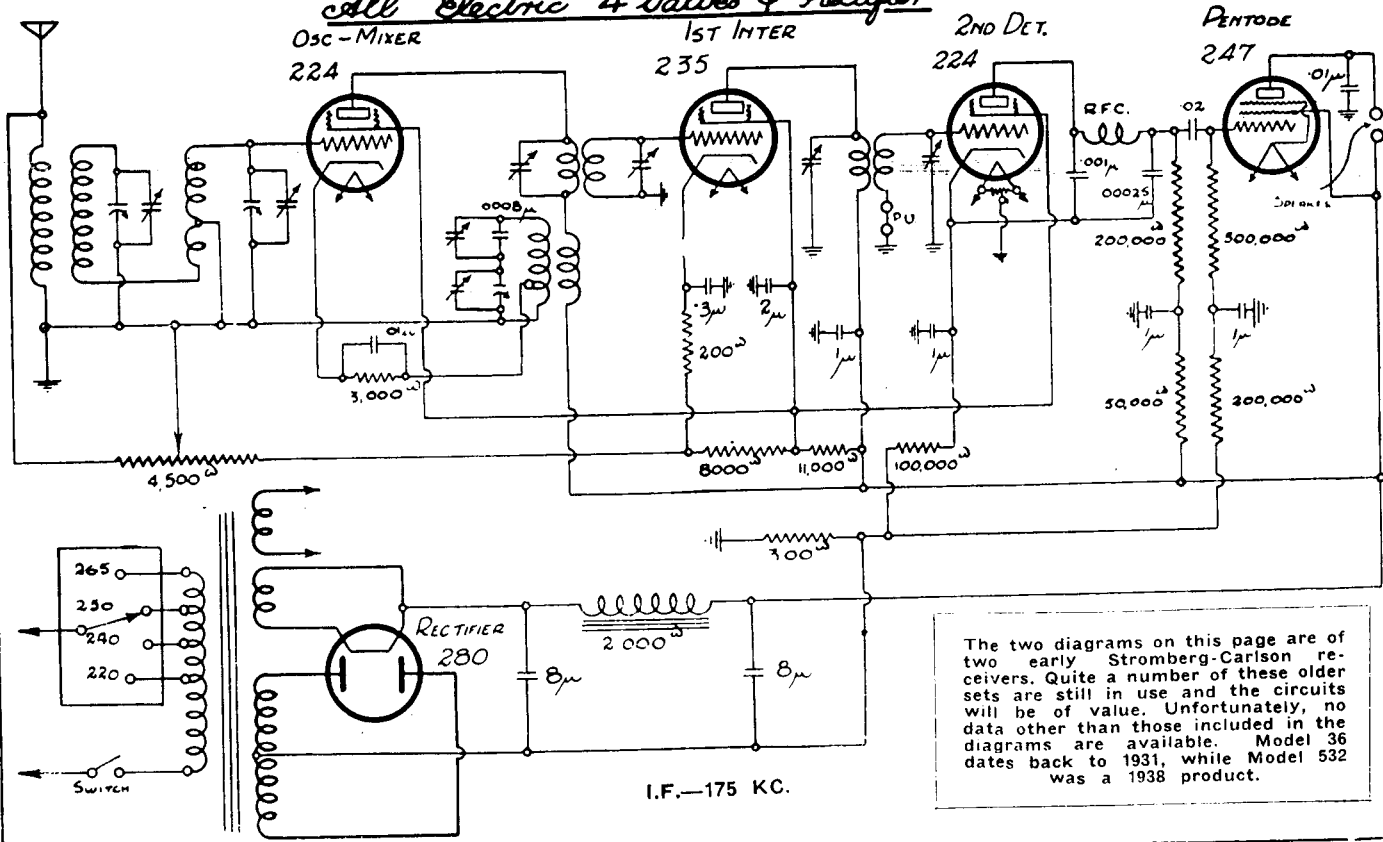

Radio Receiver Model 532 — Superhet

All Electric 4 Valves & Rectifier

The two diagrams on this page are of two early Stromberg-Carlson receivers. Quite a number of these older sets are still in use and the circuits will be of value. Unfortunately, no data other than those included in the diagrams are available. Model 36 dates back to 1931, while Model 532 was a 1938 product.