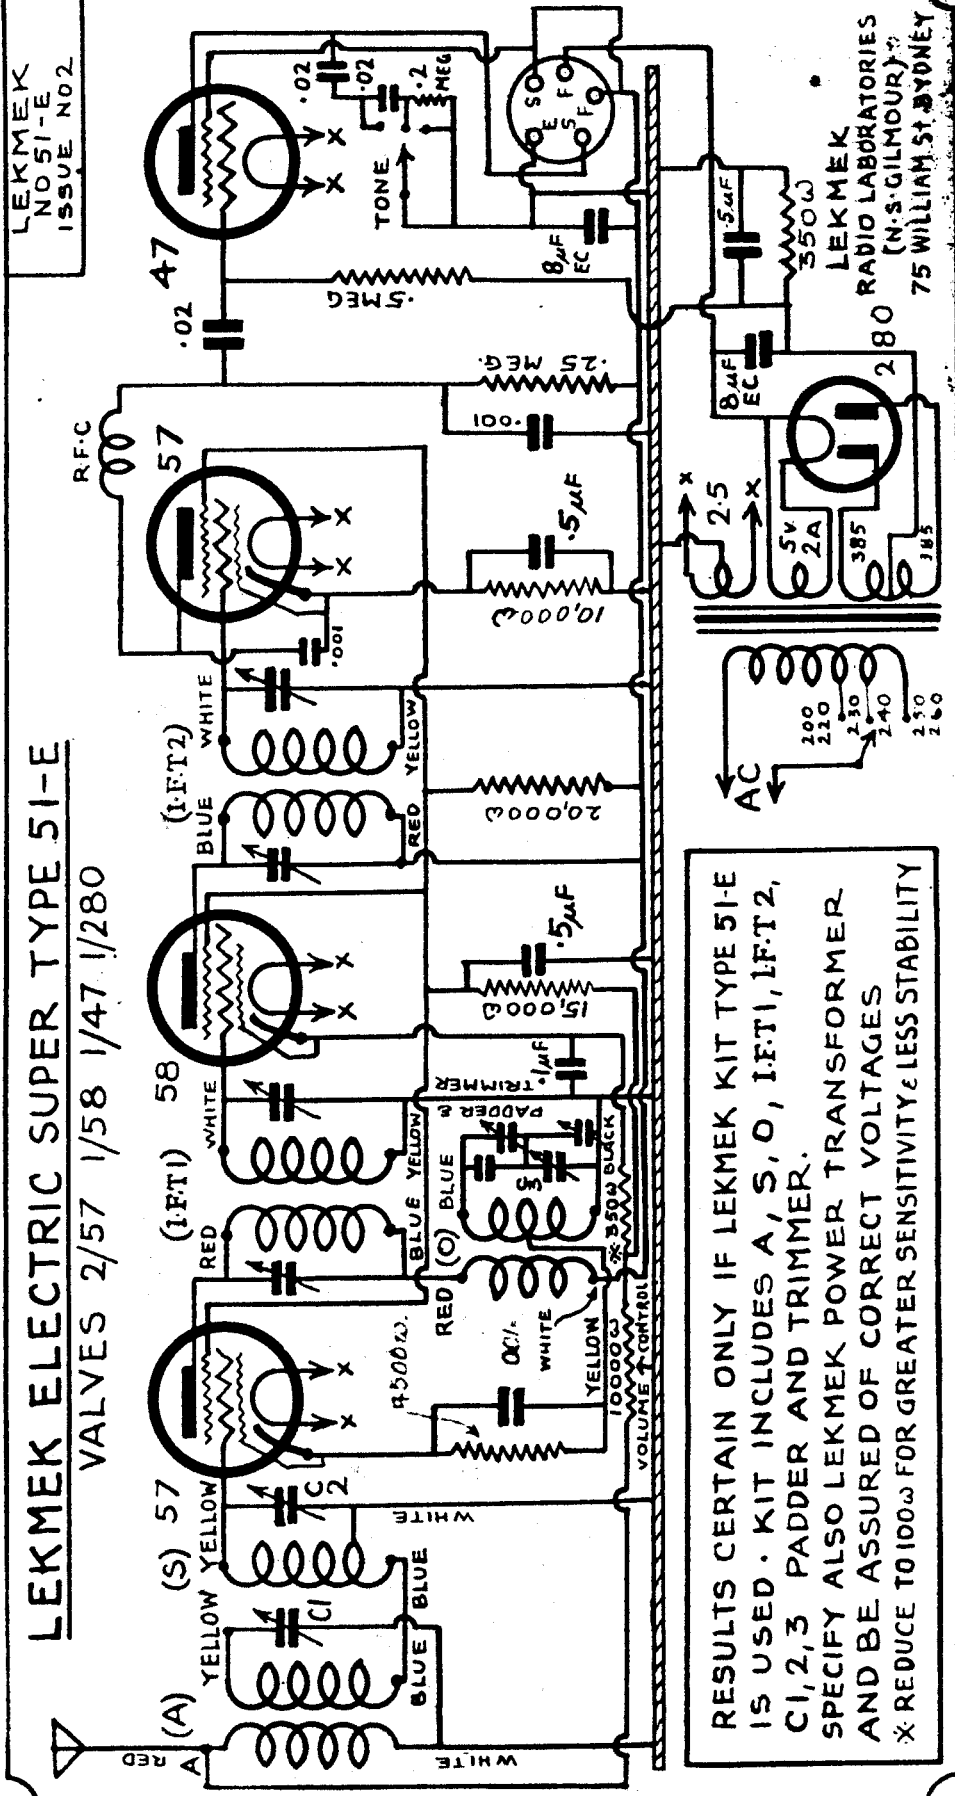

LEKMEK ELECTRIC SUPER TYPE 51-E

VALVES 2/57 1/58 1/47 1/280

LEKMEK
NO 51-E
ISSUE NO 2

RESULTS CERTAIN ONLY IF LEKMEK KIT TYPE 51-E IS USED. KIT INCLUDES A, S, O, IFT1, IFT2, C1, 2, 3 PADDERS AND TRIMMER. SPECIFY ALSO LEKMEK POWER TRANSFORMER AND BE ASSURED OF CORRECT VOLTAGES * REDUCE TO 100Ω FOR GREATER SENSITIVITY & LESS STABILITY