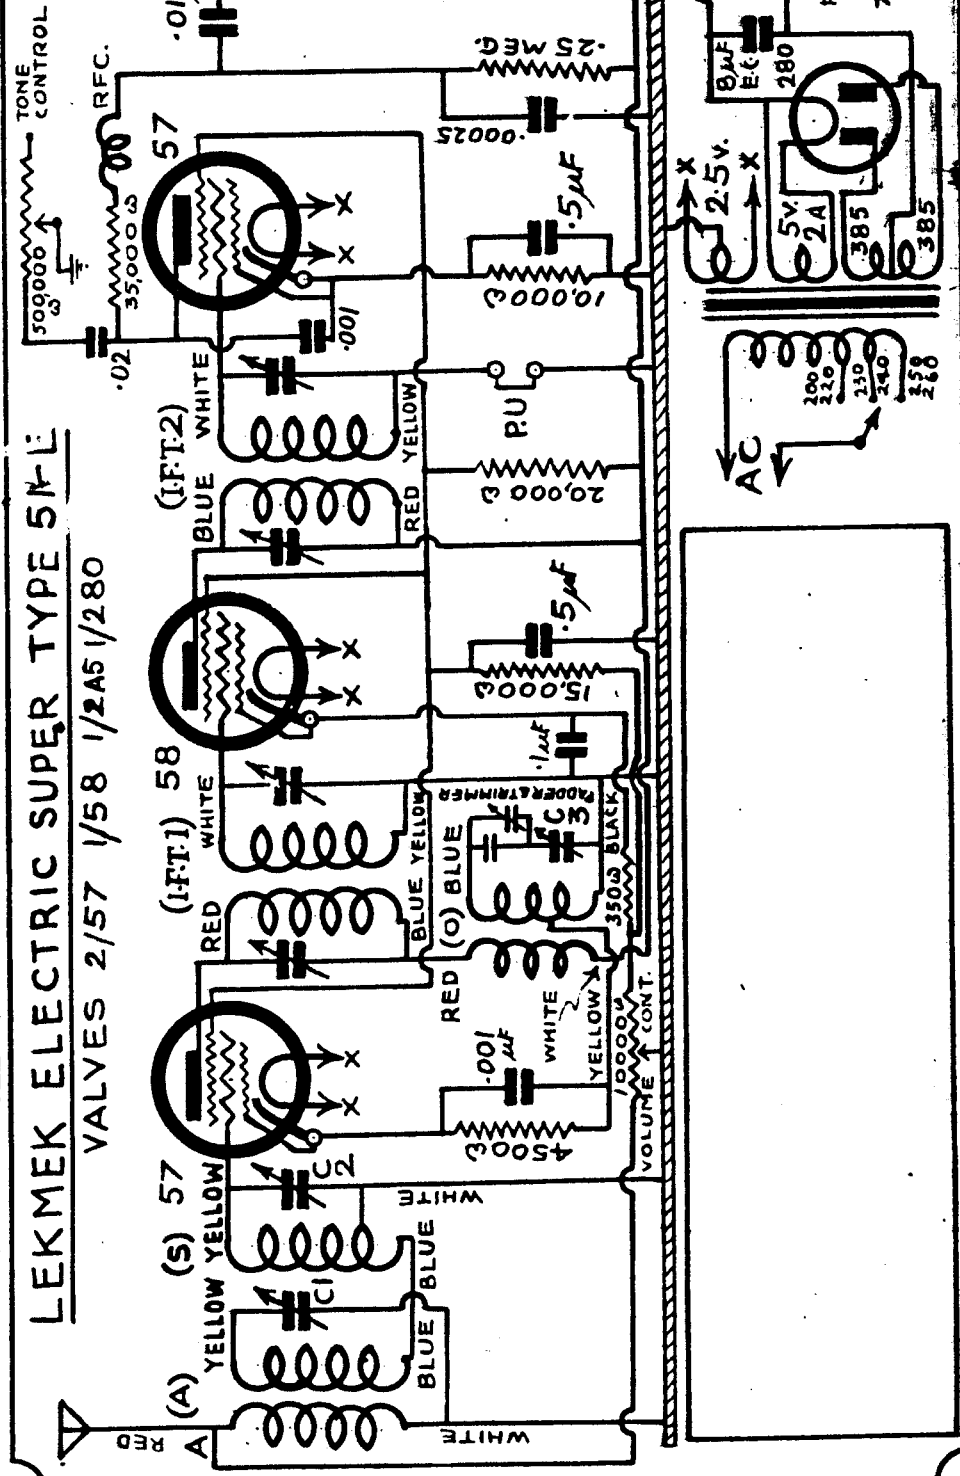

LEKMEK ELECTRIC SUPER TYPE 5M-E
VALVES 2/57 1/58 1/2A5 1/280

LEKMEK
RADIO LABORATORIES
(N.S. GILMOUR)
75 WILLIAMST SYDNEY