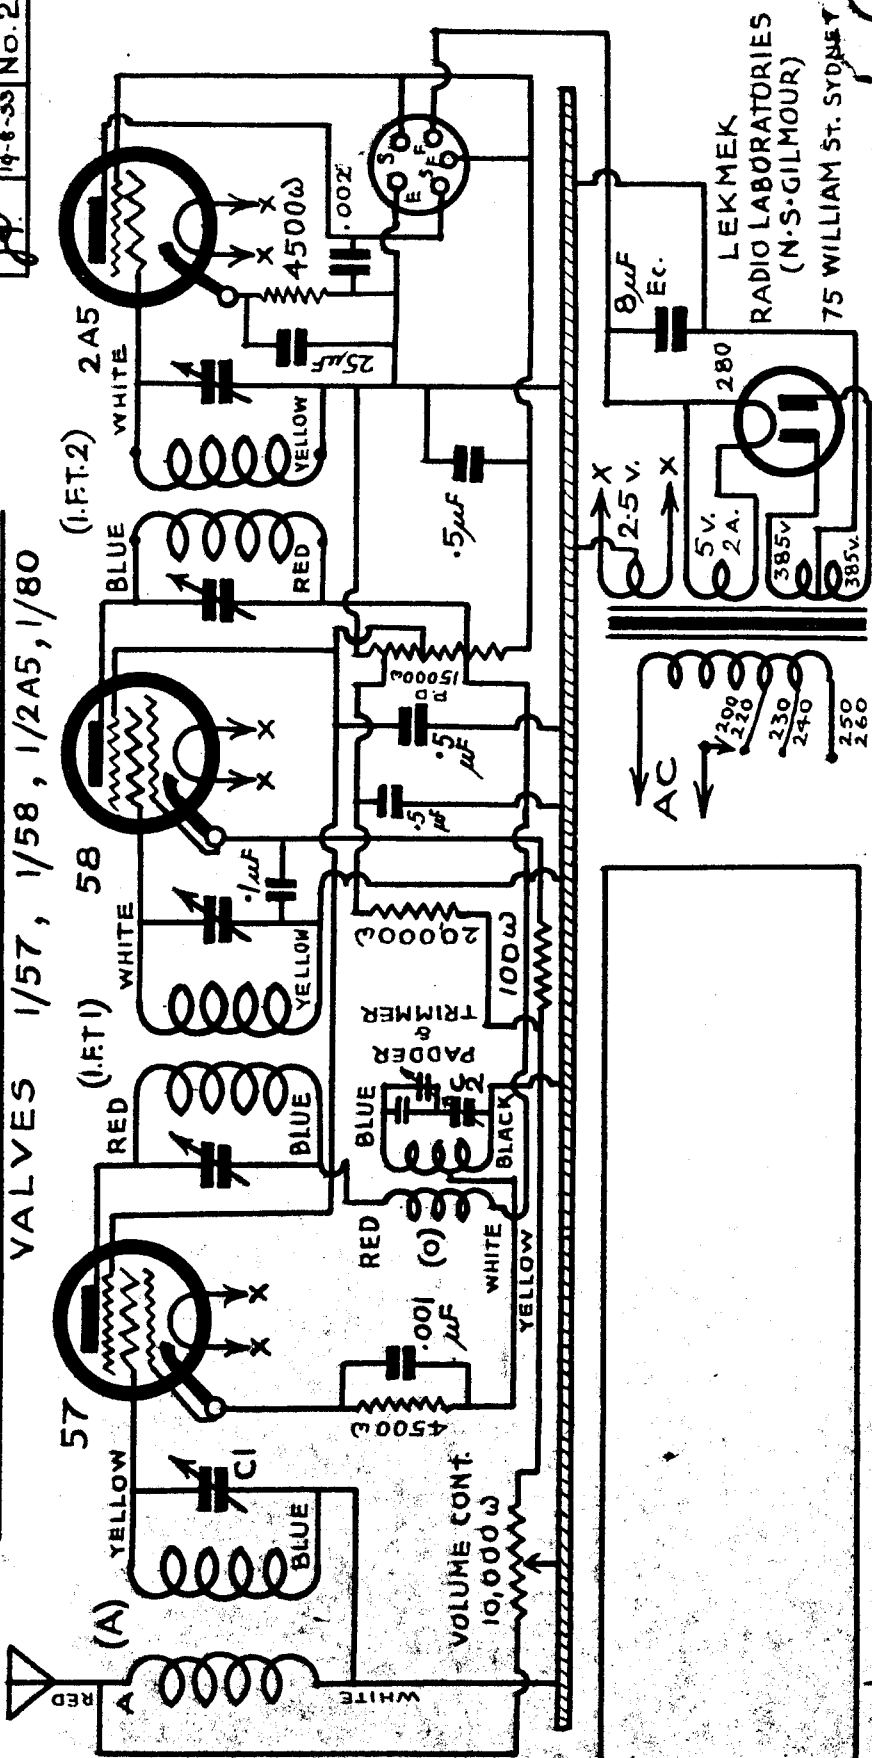

LEKMEK ELECTRIC SUPER TYPE 43-E

VALVES 1/58 1/59 1/57 1/80

LEKMEK
RADIO LABORATORIES
(N.S. GILMOUR)
75 WILLIAM ST. SYDNEY

LEKMEK ELECTRIC SUPER TYPE 43-E

VALVES 1/57, 1/58, 1/2A5, 1/80

LEKMEK 43-E
CHK BY
DATE
ISSUE
19-8-33
NO. 2