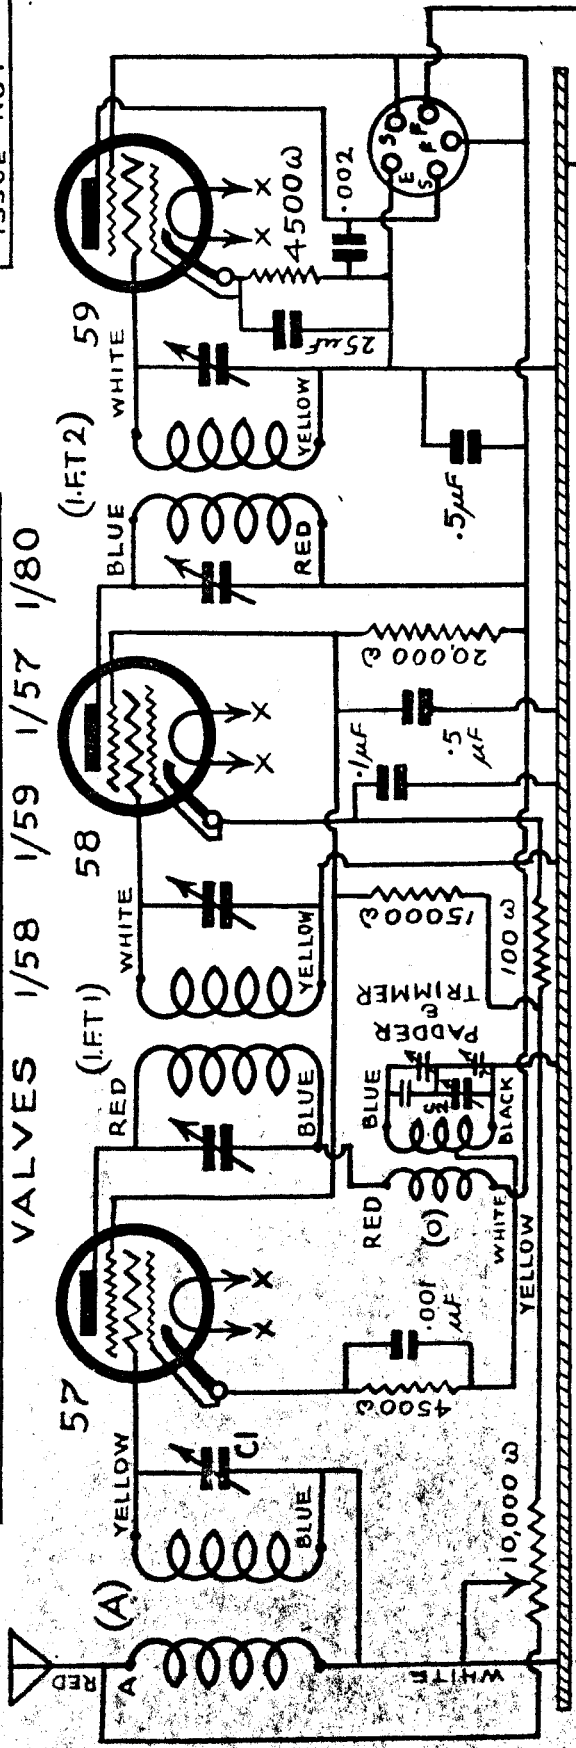

LEKMEK ELECTRIC SUPER TYPE 43-E

VALVES 1/58 1/59 1/57 1/80

LEKMEK
RADIO LABORATORIES
(N.S. GILMOUR)
75 WILLIAM ST. SYDNEY

LEKMEK ELECTRIC SUPER TYPE 43-E

VALVES 1/57, 1/58, 1/2A5, 1/80

LEKMEK 43-E
CHK BY
DATE
ISSUE
19-8-33
NO. 2