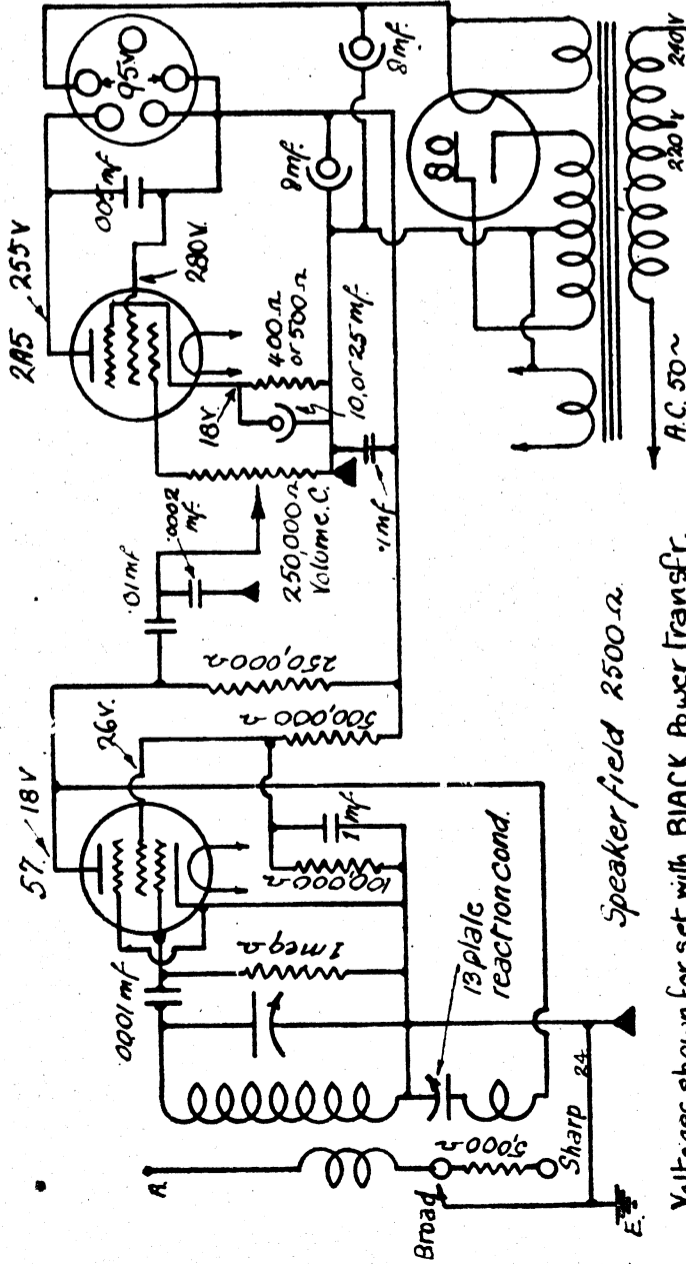

HEALING

Circuit Diagrams of 1934 Receivers

Voltagess shown for set with BLACK Power Transfr.
 Voltages for set with ALUMINIUM P. Transfr are shown
 on later Mod 24 circuit V. meter 1000Ω/V.

Early Model 24.

Later Model 24.