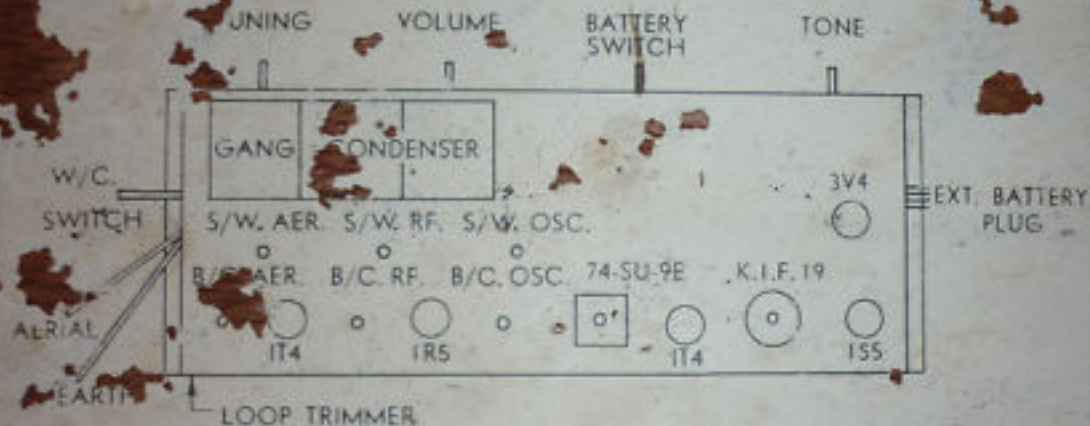

POWER SUPPLY THE POWER FOR THIS RECEIVER IS SUPPLIED BY DRY BATTERIES. WHEN RENEWING BATTERIES, ALWAYS MAKE SURE THEY ARE THE CORRECT TYPE.

- 1— "A" BATTERY No. 745 EVEREADY PORTABLE.  
 2— "B" BATTERIES No. 482 EVEREADY "MINI-MAX."

MODEL 225.

SERIAL No. 7452

S.P. 30825-A.

AERIAL

EARTH

SHORT  
WAVE

BROAD  
CAST

BROAD  
CAST

EX/RE

EX/RE

INT.  
REF.

K/C	W.A.	S.A.	TAS.	VIC.	QLD.	N.S.W.	METRES
1600							LONDON 23 PARIS 24 LONDON 25 HOLLAND
1500		5AL 5DR 5MU	7DY	3AK 3CV	4Z		
1400	6CI	5AU 5SE		3XY	4FP		LONDON 26 BERLIN 27 AMERICA
1300	6GE	5AD		3MA 3SH 3BA	4MK 4BU 4BK	2SM 2ND	
1200	6KY	5PA	7BU	3AW 3TR	3SR 3YB	2SM 2OU 2CF	AMATEUR BAND 21
	6IX 6XG	5KA		3BT	4AK	2NC 2CH	22
1100	6PM 6MD 6WB		7LA 7HT	3CS 3LK	4OA 4BC 4RO	2NE 2MG 2UN	LONDON 23 BERLIN 24
1000	6AM	5PI 5DN	7EX	3OB 3HA 3BO	4CA 4NB 4AY	2CA 2KY 2GZ	AUSTRALIA 25 AMERICA 27
900	6PR	5AN	7ZR 7AD 7HD	3LZ 3UL	4VL 4OB 4MY 4GR	2KM 2UE 2LH 2GB	ITALY 27 28 AUSTRALIA 30
800	6GN 6NN	5RM		3LO 4YA	4QG 4DS	2CY 2KA	LONDON BERLIN 32 AMERICA
700	6GF 6NF	5CL 5DK	7MT 7QT	3YA	4KO 4AT	2TR 2CO 2BL 2NB 2NR 2WL	34 36 AMATEUR BAND 38 40 42
600			7ZL	3AR 3MY 3GI	4ON 4CR	2BH 2FC	44
550	6WA			3YA 2YA	4OL	2CR	RUSSIA 46 HONG-KONG BERLIN 48 U.S.A. 50