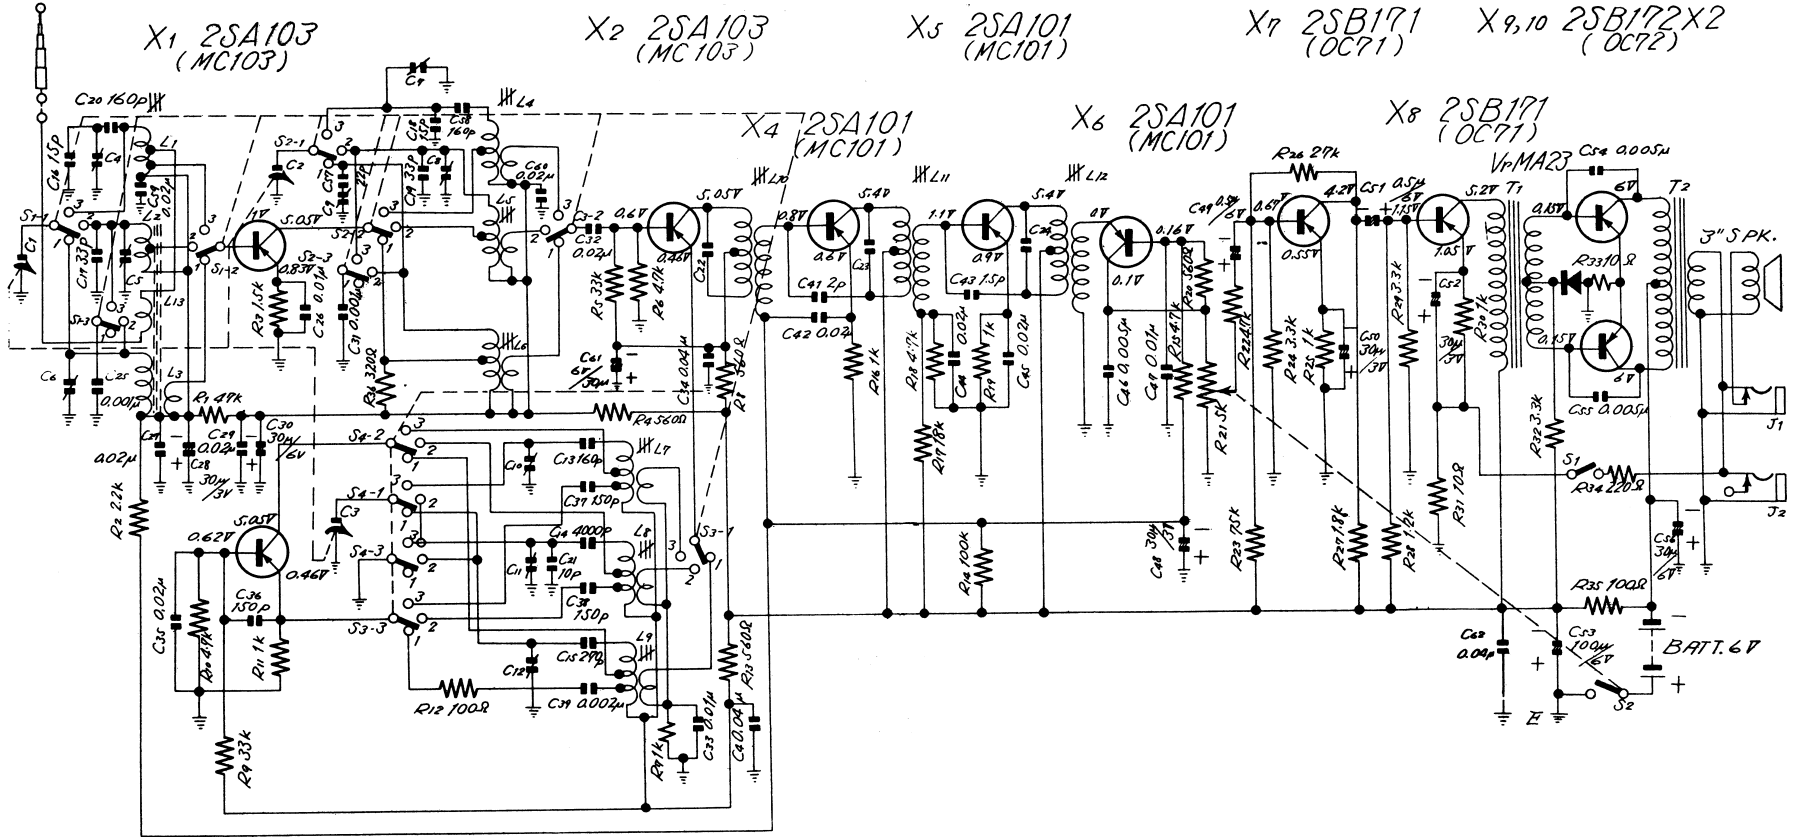

NIVICO MODEL 10TA - 1R

X3 2SA103 (MC103)

SCHMATIC IS SHOWN WITH BAND SWITCH IN MW POSITION.