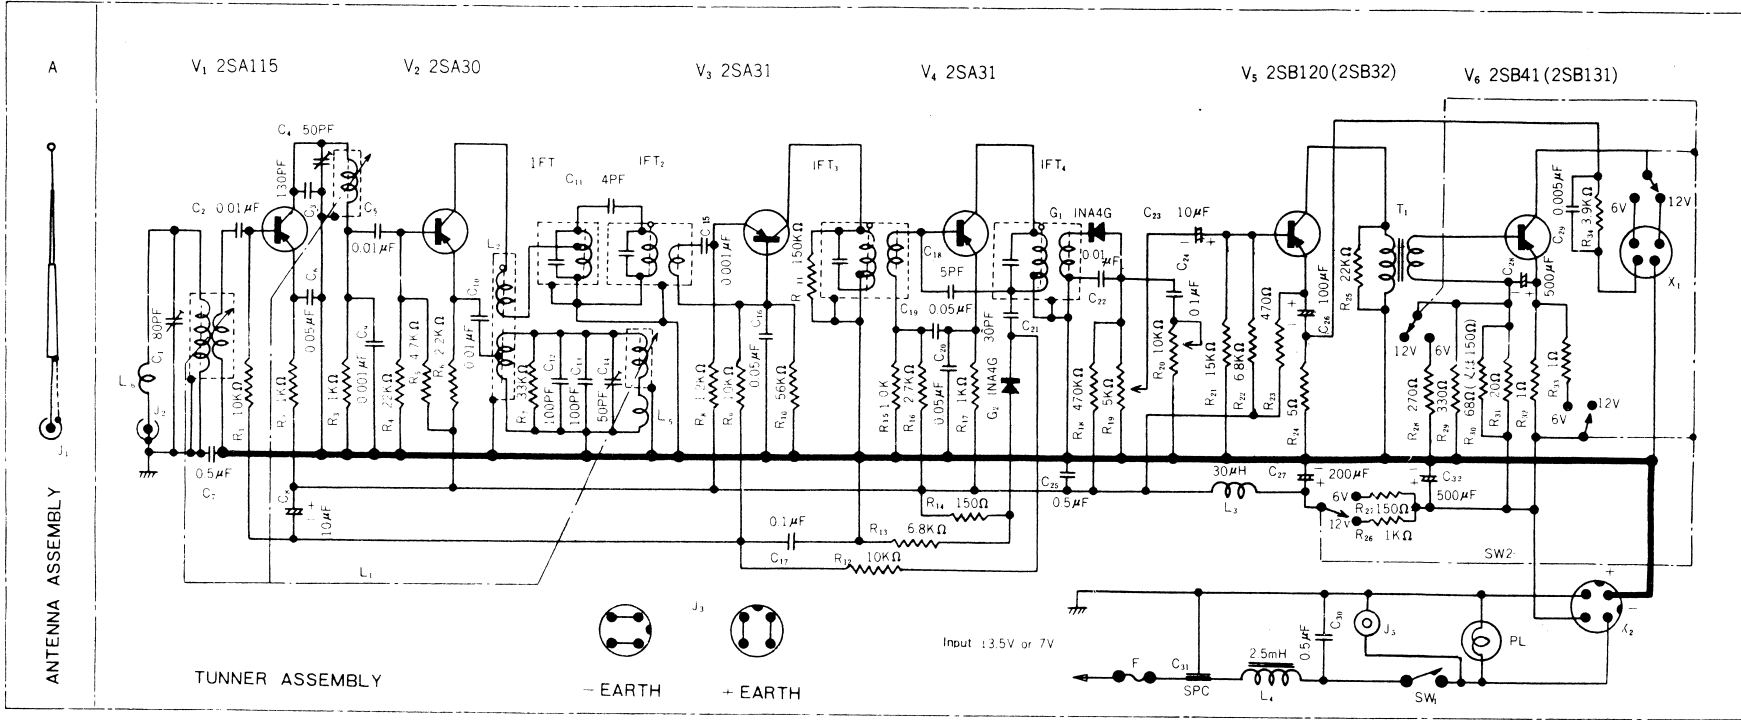

AII TRANSISTORIZED CAR RADIO

A R-66E WIRE CONNECTION DIAGRAM

ANTENNA ASSEMBLY

TUNER ASSEMBLY

Input : 3.5V or 7V

SPEAKER ASSEMBLY